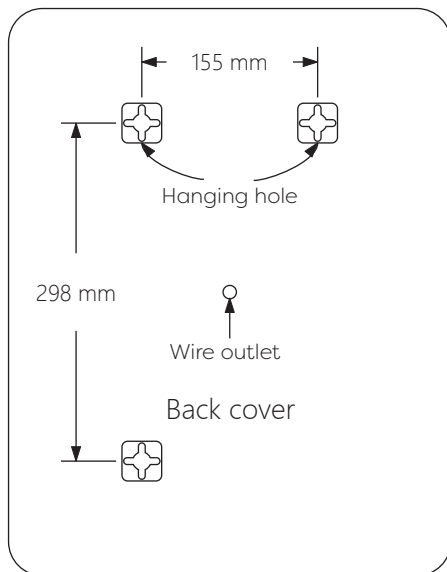

Technical Details

Schematic Diagram

YW-AZ9703MB

Mirror Weight (kg)	2.90kg
Mirror+Box Weight (kg)	3.60kg
Light Source	LED
Light source average span	50K HOURS
Total Rated Wattage (W)	17W
Lumens (Lm)	1752
Kelvins (K)	3000-6000K

FEATURES
TOUCH SWITCH
DEMISTER
COLOR CHANGE
ACRYLIC

Technical Details

Data Reference

Front view

Side view

Back view

Bottom view