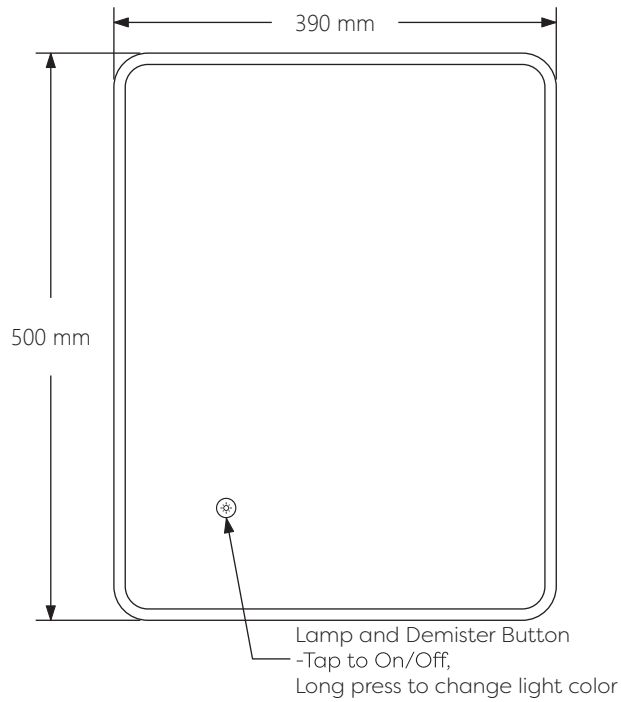

Technical Details

Schematic Diagram

YW-AZ9703MB

Mirror Weight (kg)	2.90kg
Mirror+Box Weight (kg)	3.60kg
Light Source	LED
Light source average span	50K HOURS
Total Rated Wattage (W)	17W
Lumens (Lm)	1752
Kelvins (K)	3000-6000K

FEATURES
TOUCH SWITCH
DEMISTER
COLOR CHANGE
ACRYLIC

Technical Details

Data Reference

Front view

Side view

Back view

Bottom view