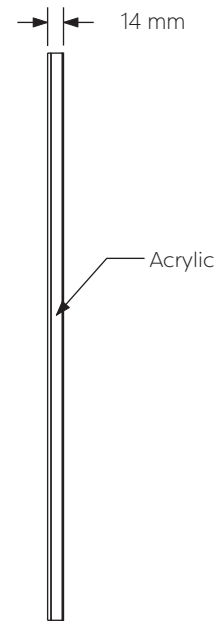

Technical Details

Schematic Diagram

YW-AZ9703MB

Mirror Weight (kg)	2.90kg
Mirror+Box Weight (kg)	3.60kg
Light Source	LED
Light source average span	50K HOURS
Total Rated Wattage (W)	17W
Lumens (Lm)	1752
Kelvins (K)	3000-6000K

FEATURES
TOUCH SWITCH
DEMISTER
COLOR CHANGE
ACRYLIC

Technical Details

Data Reference

Front view

Side view

Back view

Bottom view