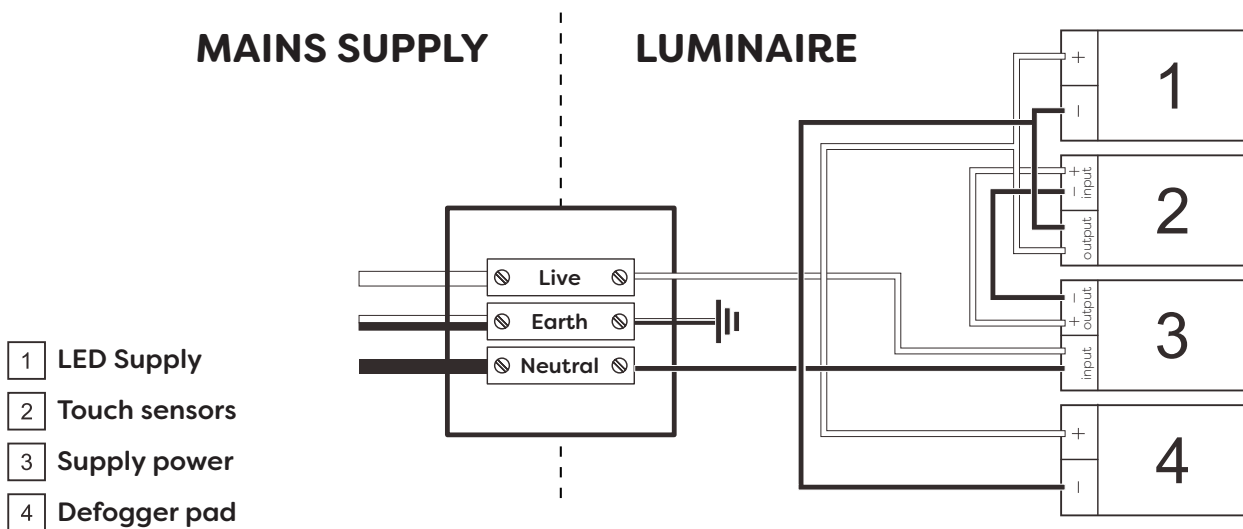

Technical Details

Schematic Diagram

YW-AZ9703MB

Mirror Weight (kg)	2.90kg
Mirror+Box Weight (kg)	3.60kg
Light Source	LED
Light source average span	50K HOURS
Total Rated Wattage (W)	17W
Lumens (Lm)	1752
Kelvins (K)	3000-6000K

FEATURES
TOUCH SWITCH
DEMISTER
COLOR CHANGE
ACRYLIC

Technical Details

Data Reference

Front view

Side view

Back view

Bottom view