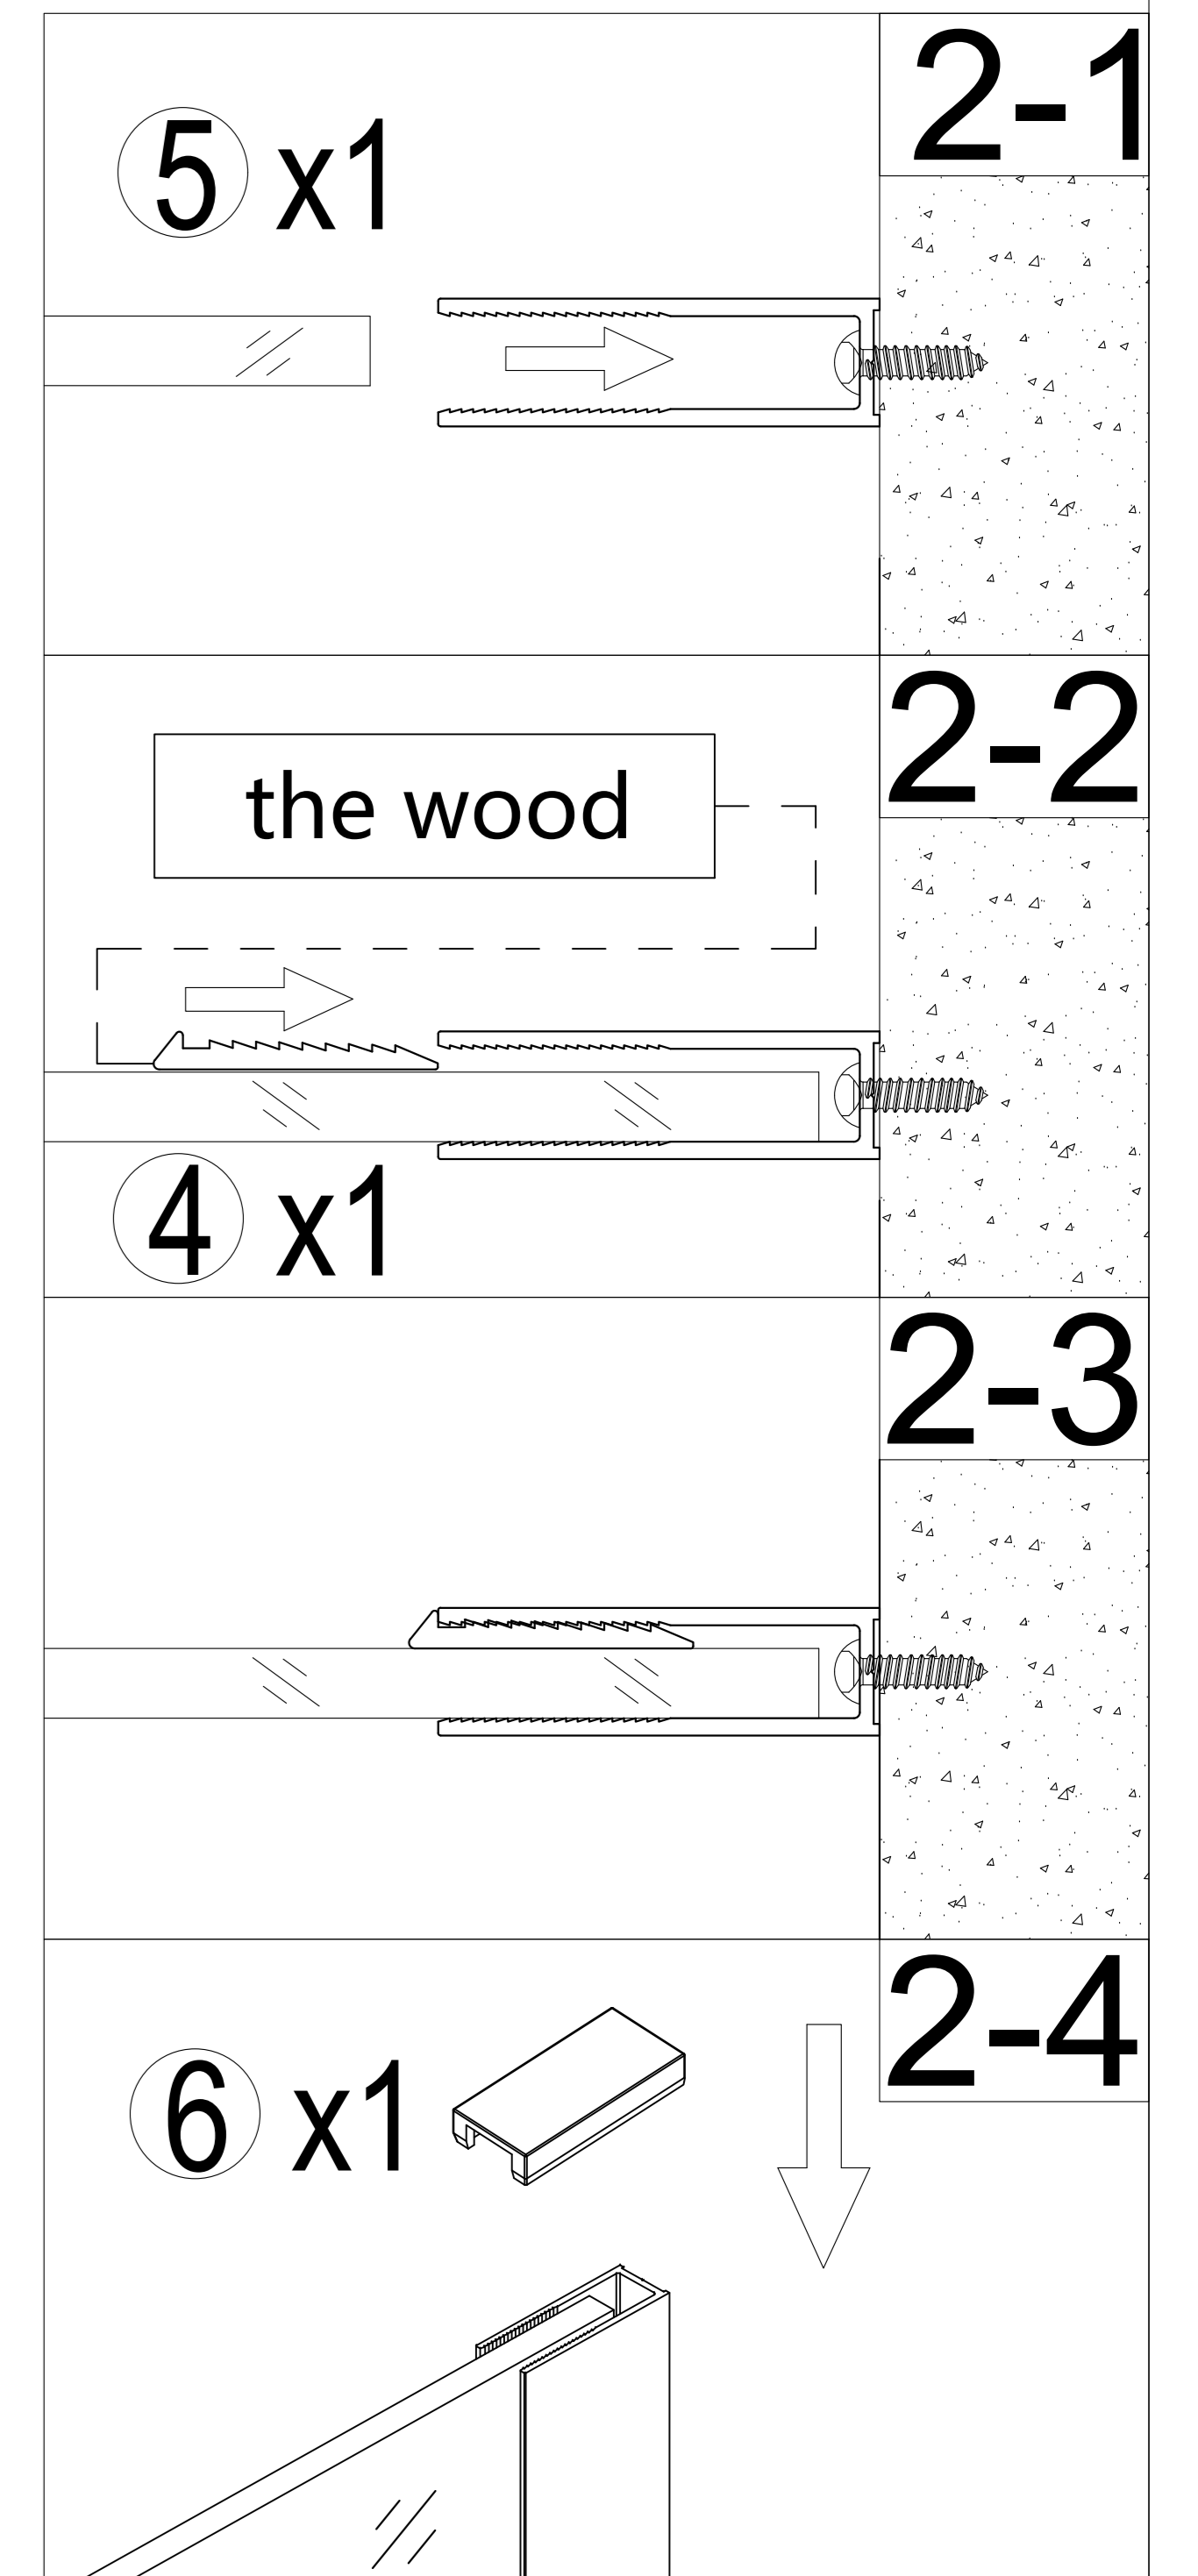

MESH

L

R

<p>1</p> <p>Ø6x30</p>  <p>D6x30 5Pcs</p>	<p>2</p> <p>ST4x30</p>  <p>ST4x30 5Pcs</p>	<p>3</p>  <p>MESH-W01J 1Pcs</p>	<p>4</p>  <p>MESH-H01J 1Pcs</p>	<p>5</p>  <p>1Pcs</p>
<p>6</p>  <p>MESH-S01J 1Pcs</p>	<p>7</p>  <p>MESH-D01J 1Pcs</p>	<p>8</p>  <p>MESH-D02J 1Pcs</p>	 <p>MESH-D03J 1Pcs</p>	 <p>07 + 08 + 09</p>

Tools:

1

1

2

2

3

3-1

3-2

Ø6X40mm

3-3

1x1

3-4

2x1

3

3-1

3-2

Ø6X40mm

3-3

1x1

3-4

2x1

4

Care Instructions:

Do not use your shower enclosure within 24 hours of assembly . Do not use caustic cleaning products or abrasive material when cleaning your shower enclosure.