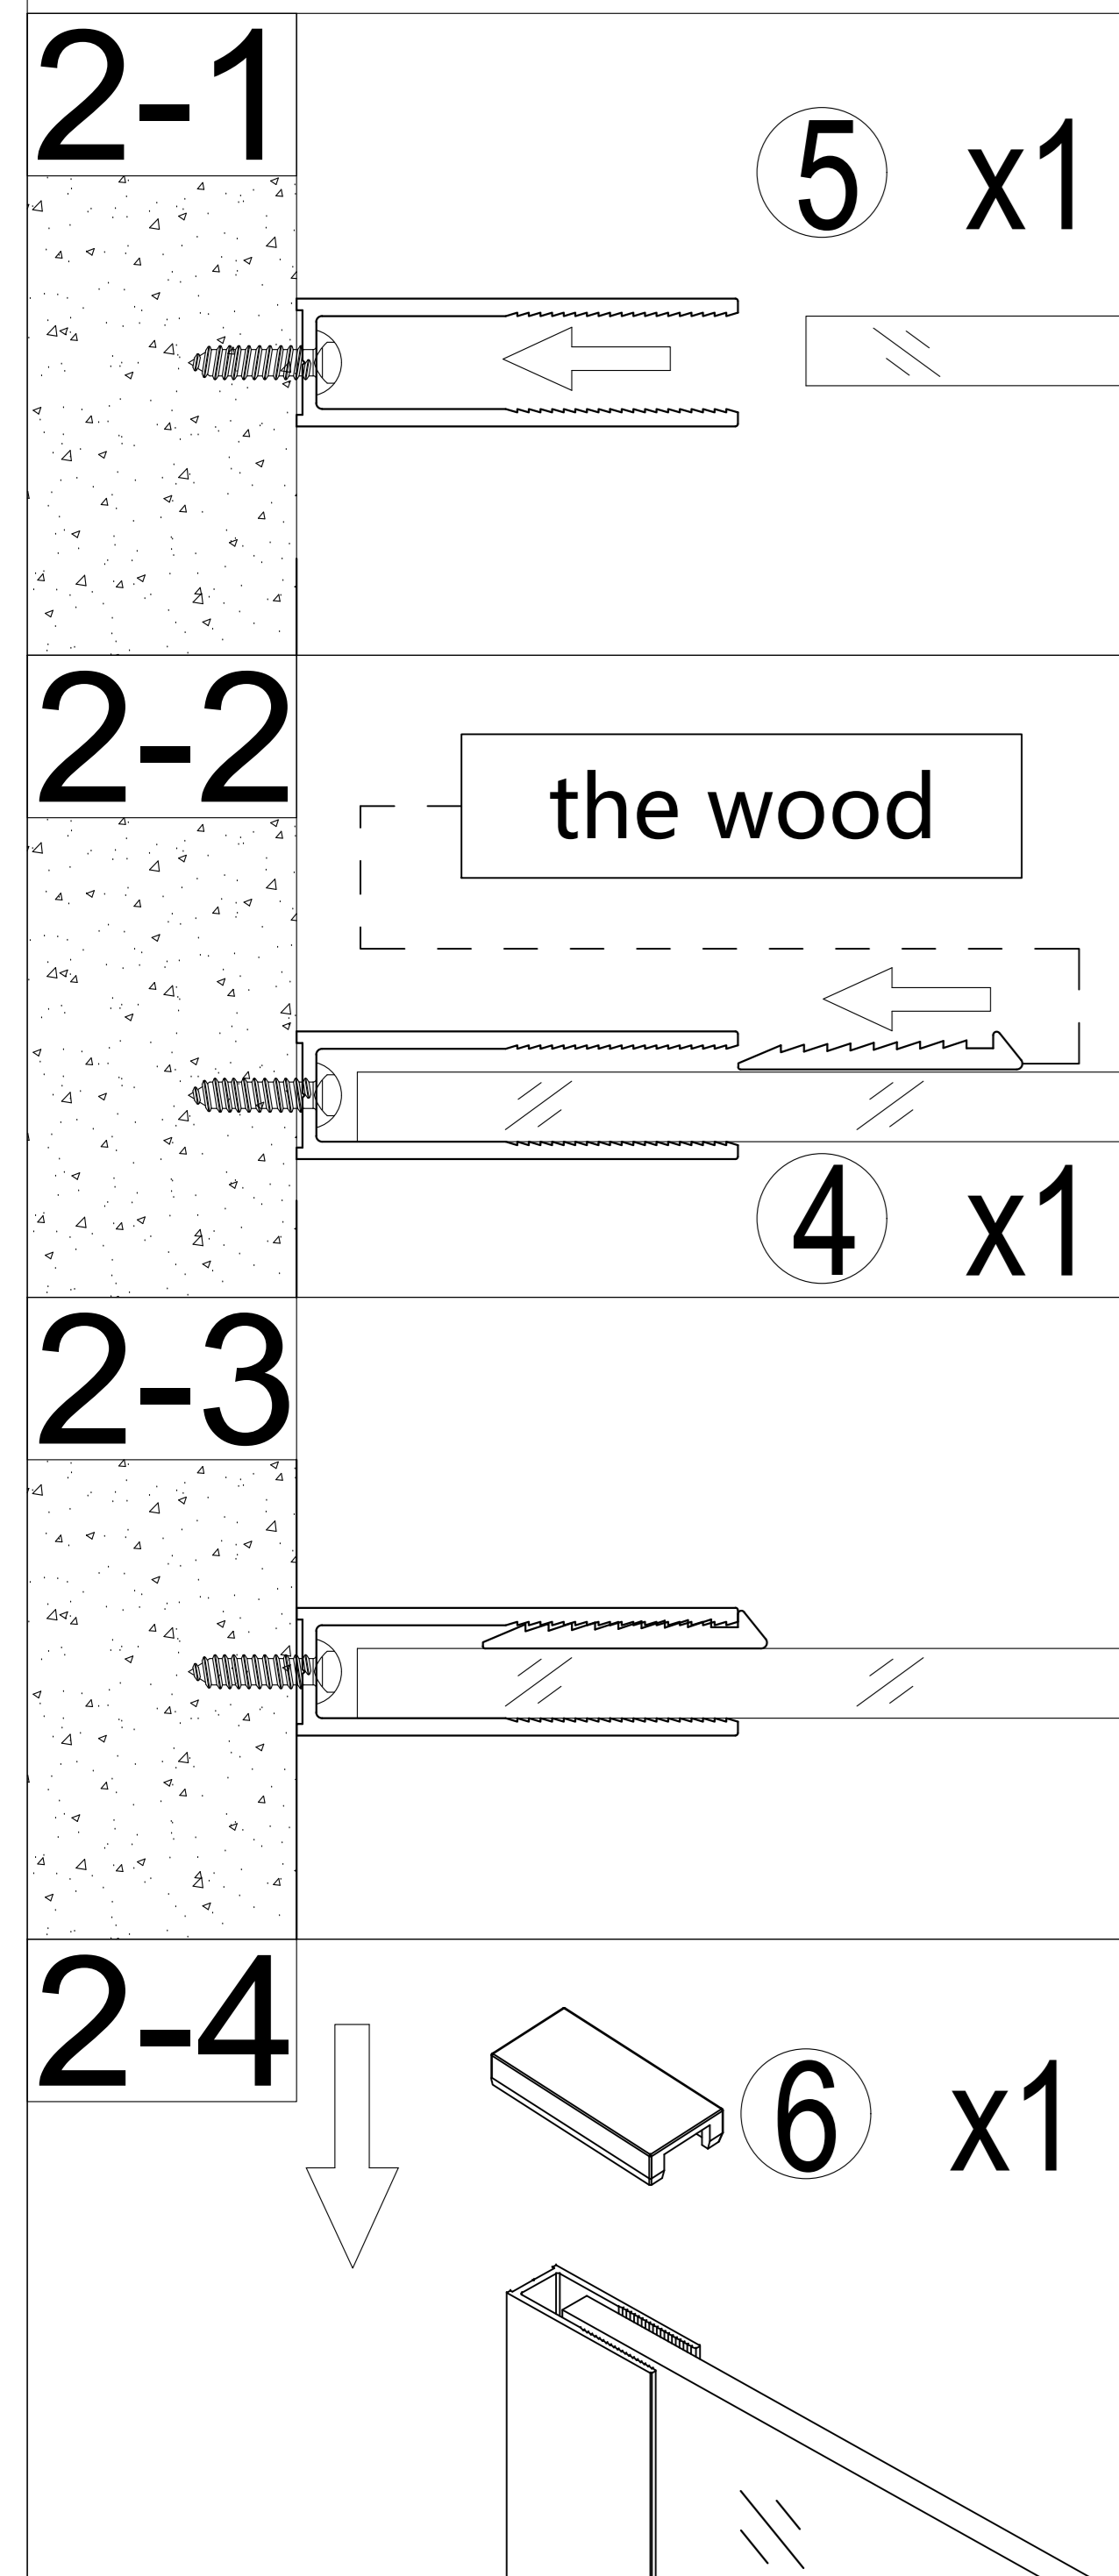

MESH

L

R

<p>1</p> <p>Ø6x30</p>  <p>D6x30 5Pcs</p>	<p>2</p> <p>ST4x30</p>  <p>ST4x30 5Pcs</p>	<p>3</p>  <p>MESH-W01J 1Pcs</p>	<p>4</p>  <p>MESH-H01J 1Pcs</p>	<p>5</p>  <p>1Pcs</p>
<p>6</p>  <p>MESH-S01J 1Pcs</p>	<p>7</p>  <p>MESH-D01J 1Pcs</p>	<p>8</p>  <p>MESH-D02J 1Pcs</p>	 <p>MESH-D03J 1Pcs</p>	 <p>07 + 08 + 09</p>

Tools:

1

1

2

2

3

3-1

3-2

Ø6X40mm

3-3

1x1

3-4

2x1

3

3-1

3-2

Ø6X40mm

3-3

1x1

3-4

2x1

4

Care Instructions:

Do not use your shower enclosure within 24 hours of assembly . Do not use caustic cleaning products or abrasive material when cleaning your shower enclosure.