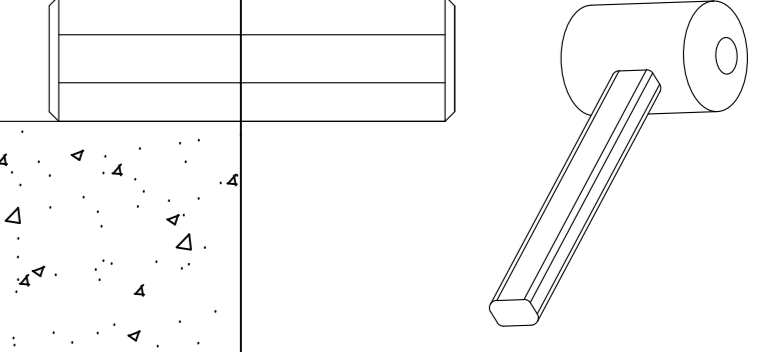

Ø6X40mm

3-3

1x1

3-4

2x1

3

3-1

3-2

Ø6X40mm

3-3

1x1

3-4

2x1

4

Care Instructions:

Do not use your shower enclosure within 24 hours of assembly . Do not use caustic cleaning products or abrasive material when cleaning your shower enclosure.