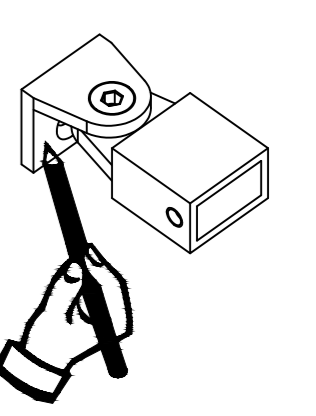

Ø6X40mm

3-3

1x1

3-4

2x1

3

3-1

3-2

Ø6X40mm

3-3

1x1

3-4

2x1

4

Care Instructions:

Do not use your shower enclosure within 24 hours of assembly . Do not use caustic cleaning products or abrasive material when cleaning your shower enclosure.