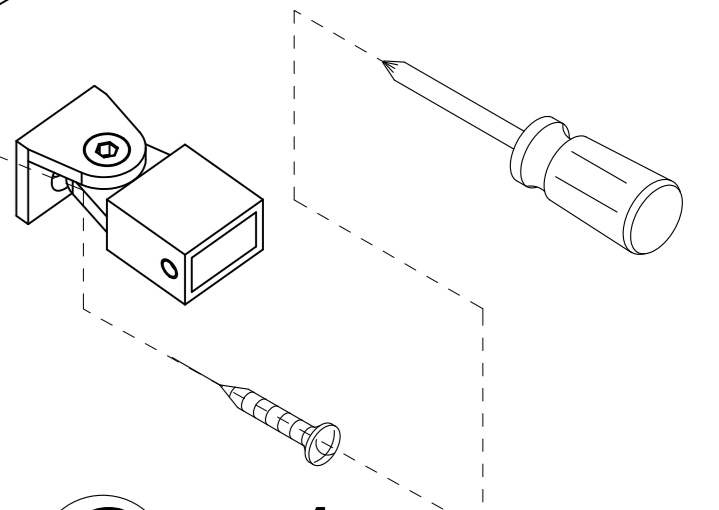

Ø6X40mm

3-3

1x1

3-4

2x1

4

Care Instructions:

Do not use your shower enclosure within 24 hours of assembly . Do not use caustic cleaning products or abrasive material when cleaning your shower enclosure.