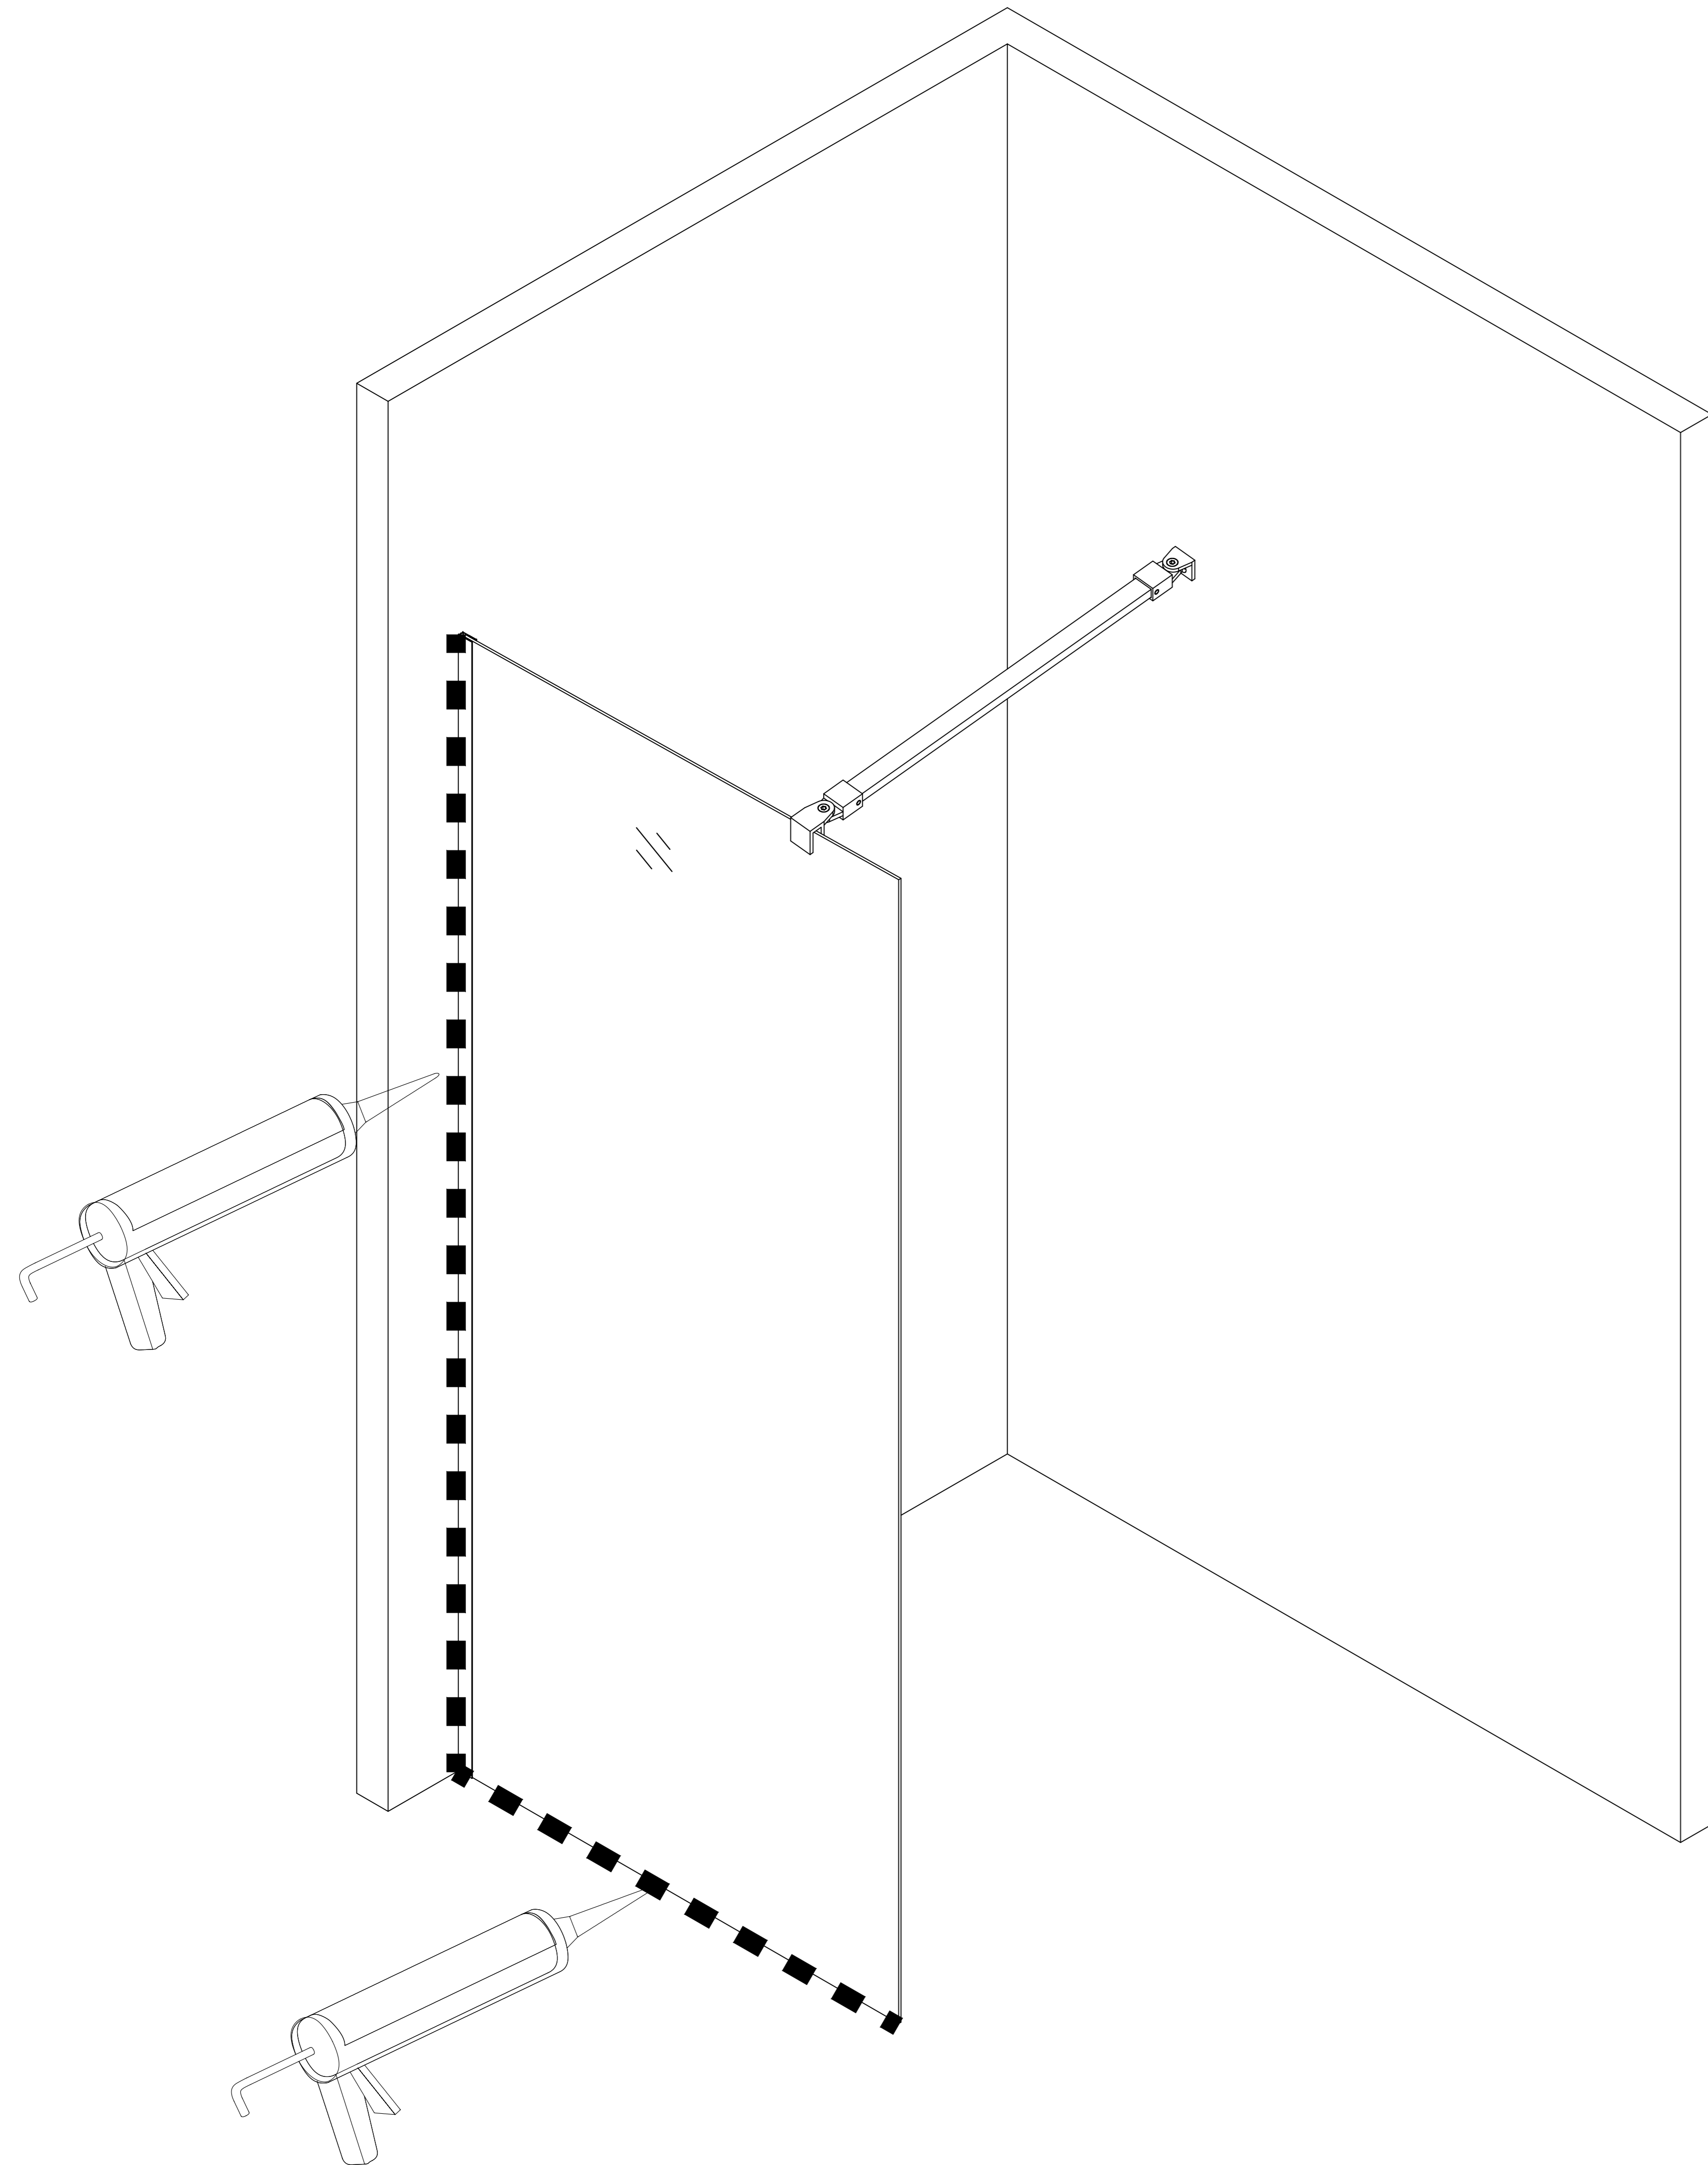

Ø6X40mm

3-3

1x1

3-4

2x1

4

Care Instructions:

Do not use your shower enclosure within 24 hours of assembly . Do not use caustic cleaning products or abrasive material when cleaning your shower enclosure.