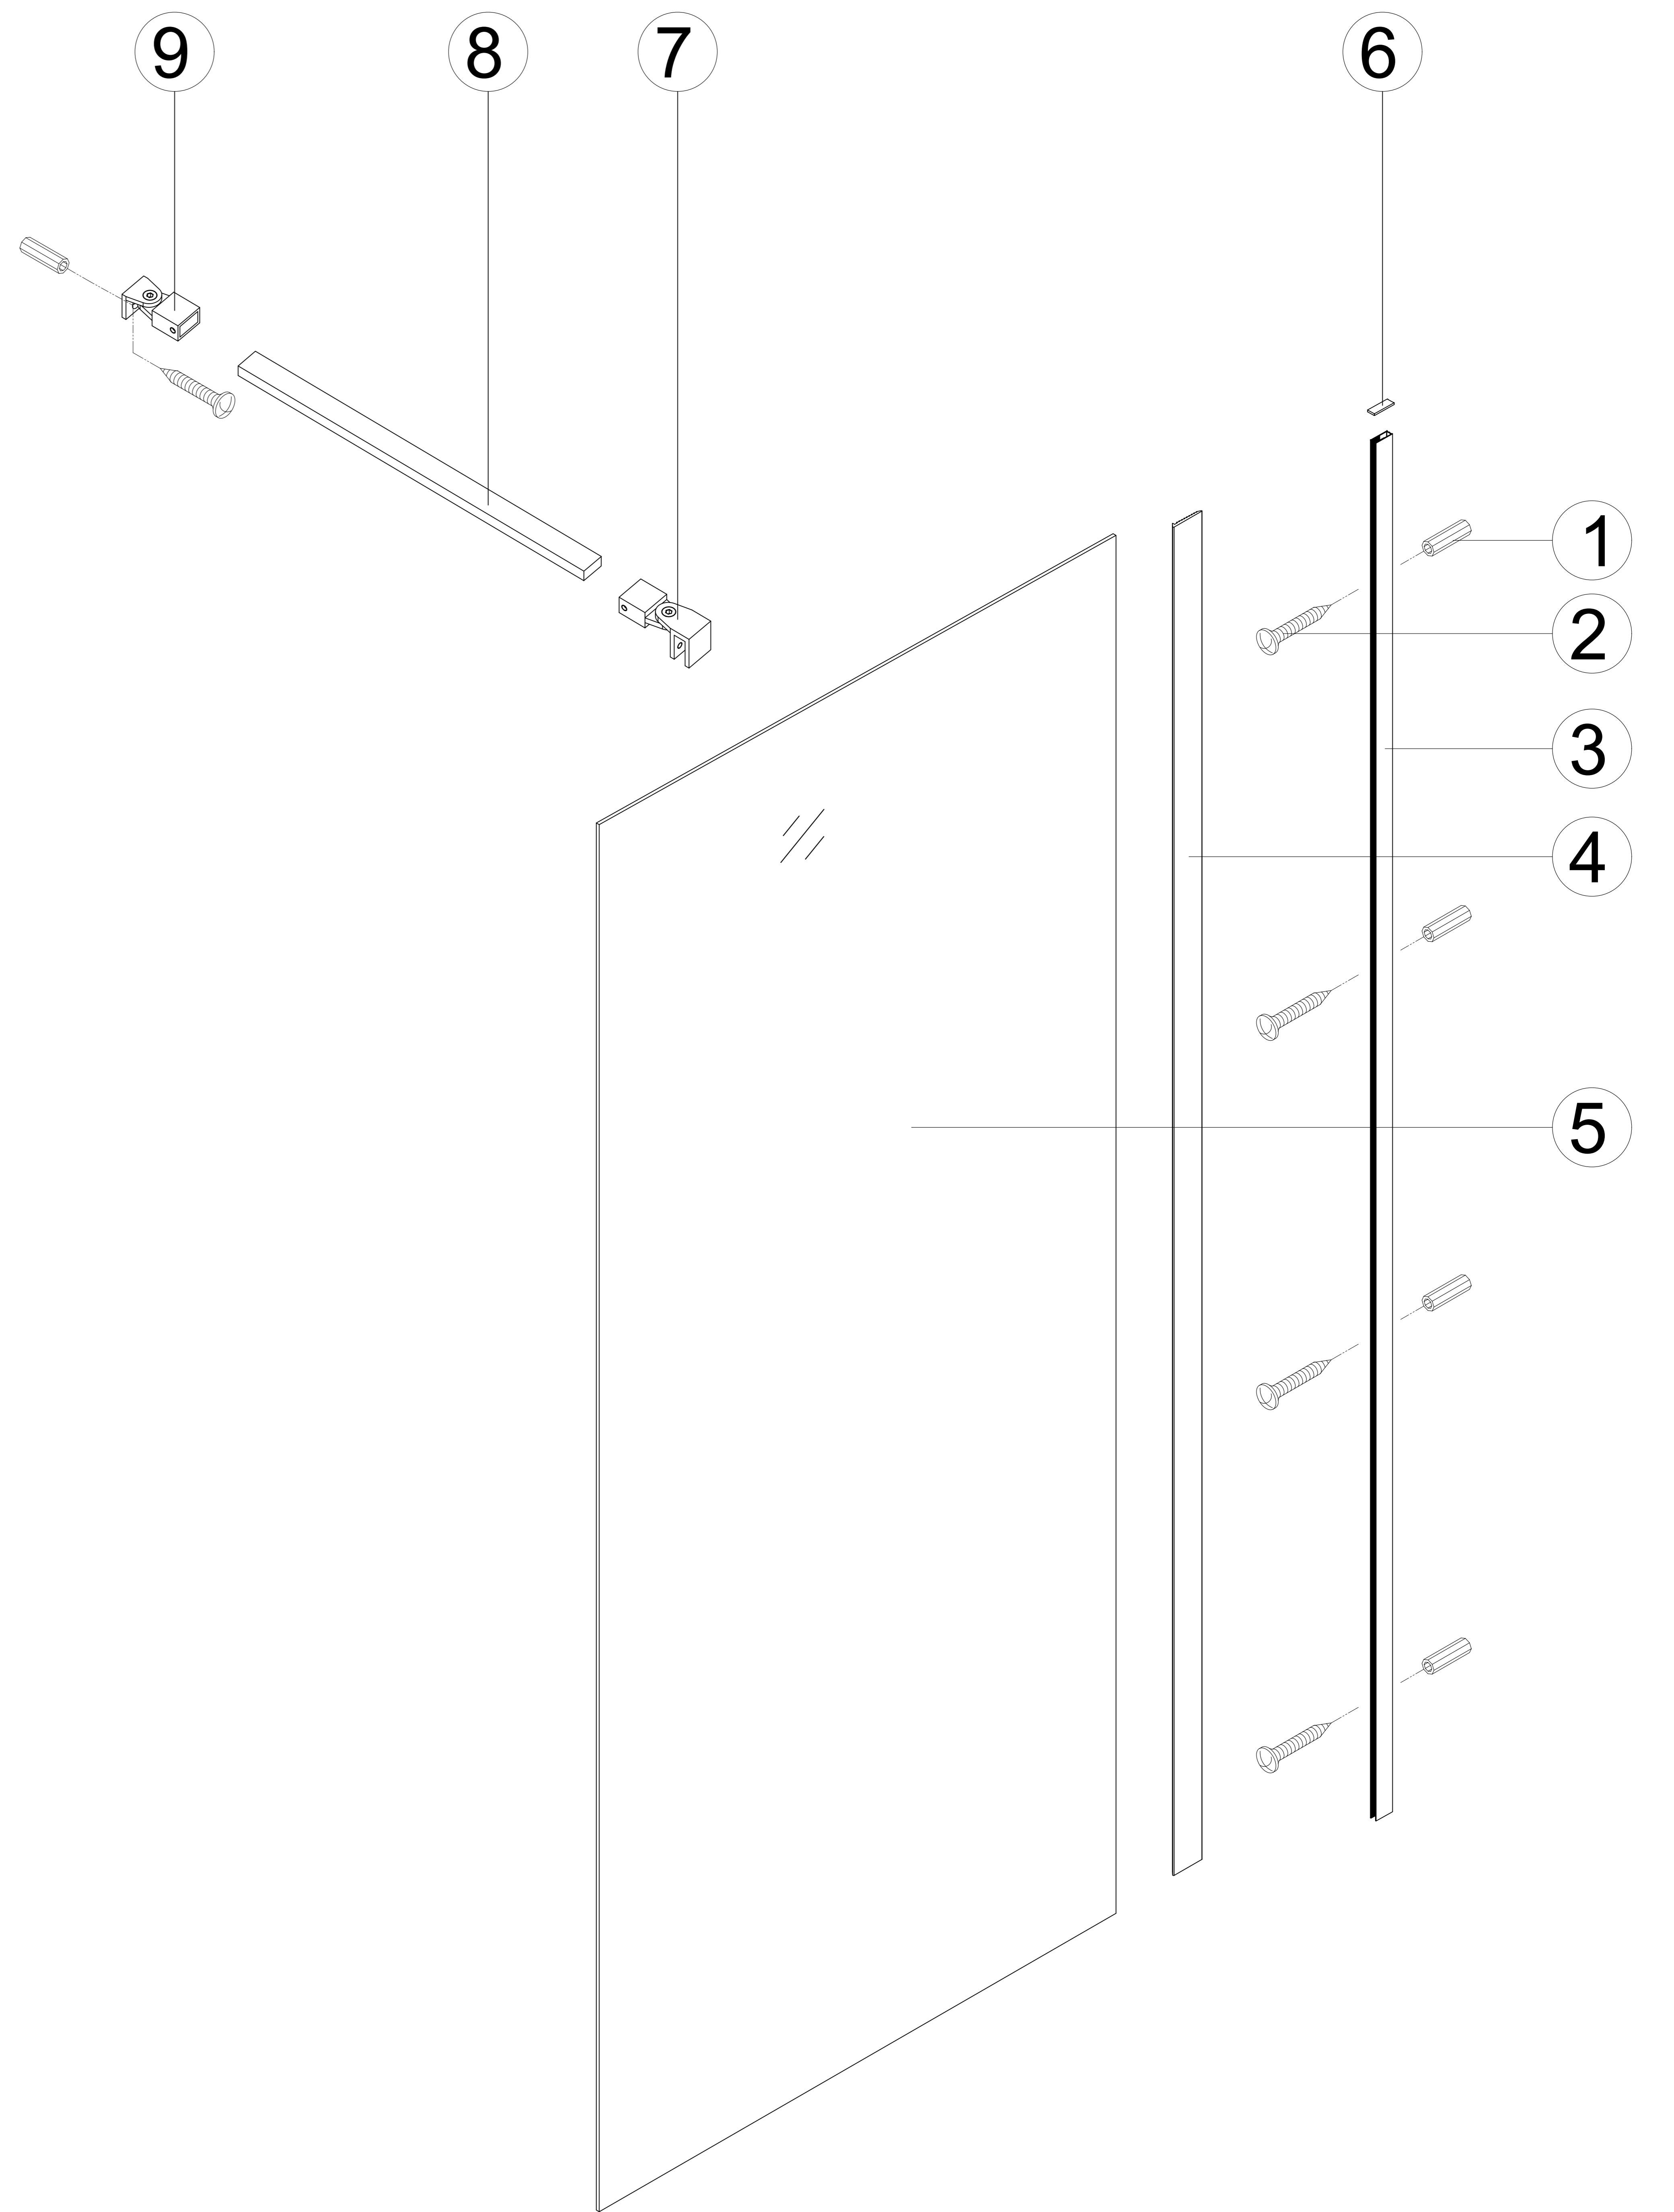

MESH

L

R

<p>1</p> <p>Ø6x30</p>  <p>D6x30 5Pcs</p>	<p>2</p> <p>ST4x30</p>  <p>ST4x30 5Pcs</p>	<p>3</p>  <p>MESH-W01J 1Pcs</p>	<p>4</p>  <p>MESH-H01J 1Pcs</p>	<p>5</p>  <p>1Pcs</p>
<p>6</p>  <p>MESH-S01J 1Pcs</p>	<p>7</p>  <p>MESH-D01J 1Pcs</p>	<p>8</p>  <p>MESH-D02J 1Pcs</p>	 <p>MESH-D03J 1Pcs</p>	 <p>07 + 08 + 09</p>

Tools:

1

1

2

2

3

3-1

3-2

Ø6X40mm

3-3

1x1

3-4

2x1

3

3-1

3-2

Ø6X40mm

3-3

1x1

3-4

2x1

4

Care Instructions:

Do not use your shower enclosure within 24 hours of assembly . Do not use caustic cleaning products or abrasive material when cleaning your shower enclosure.