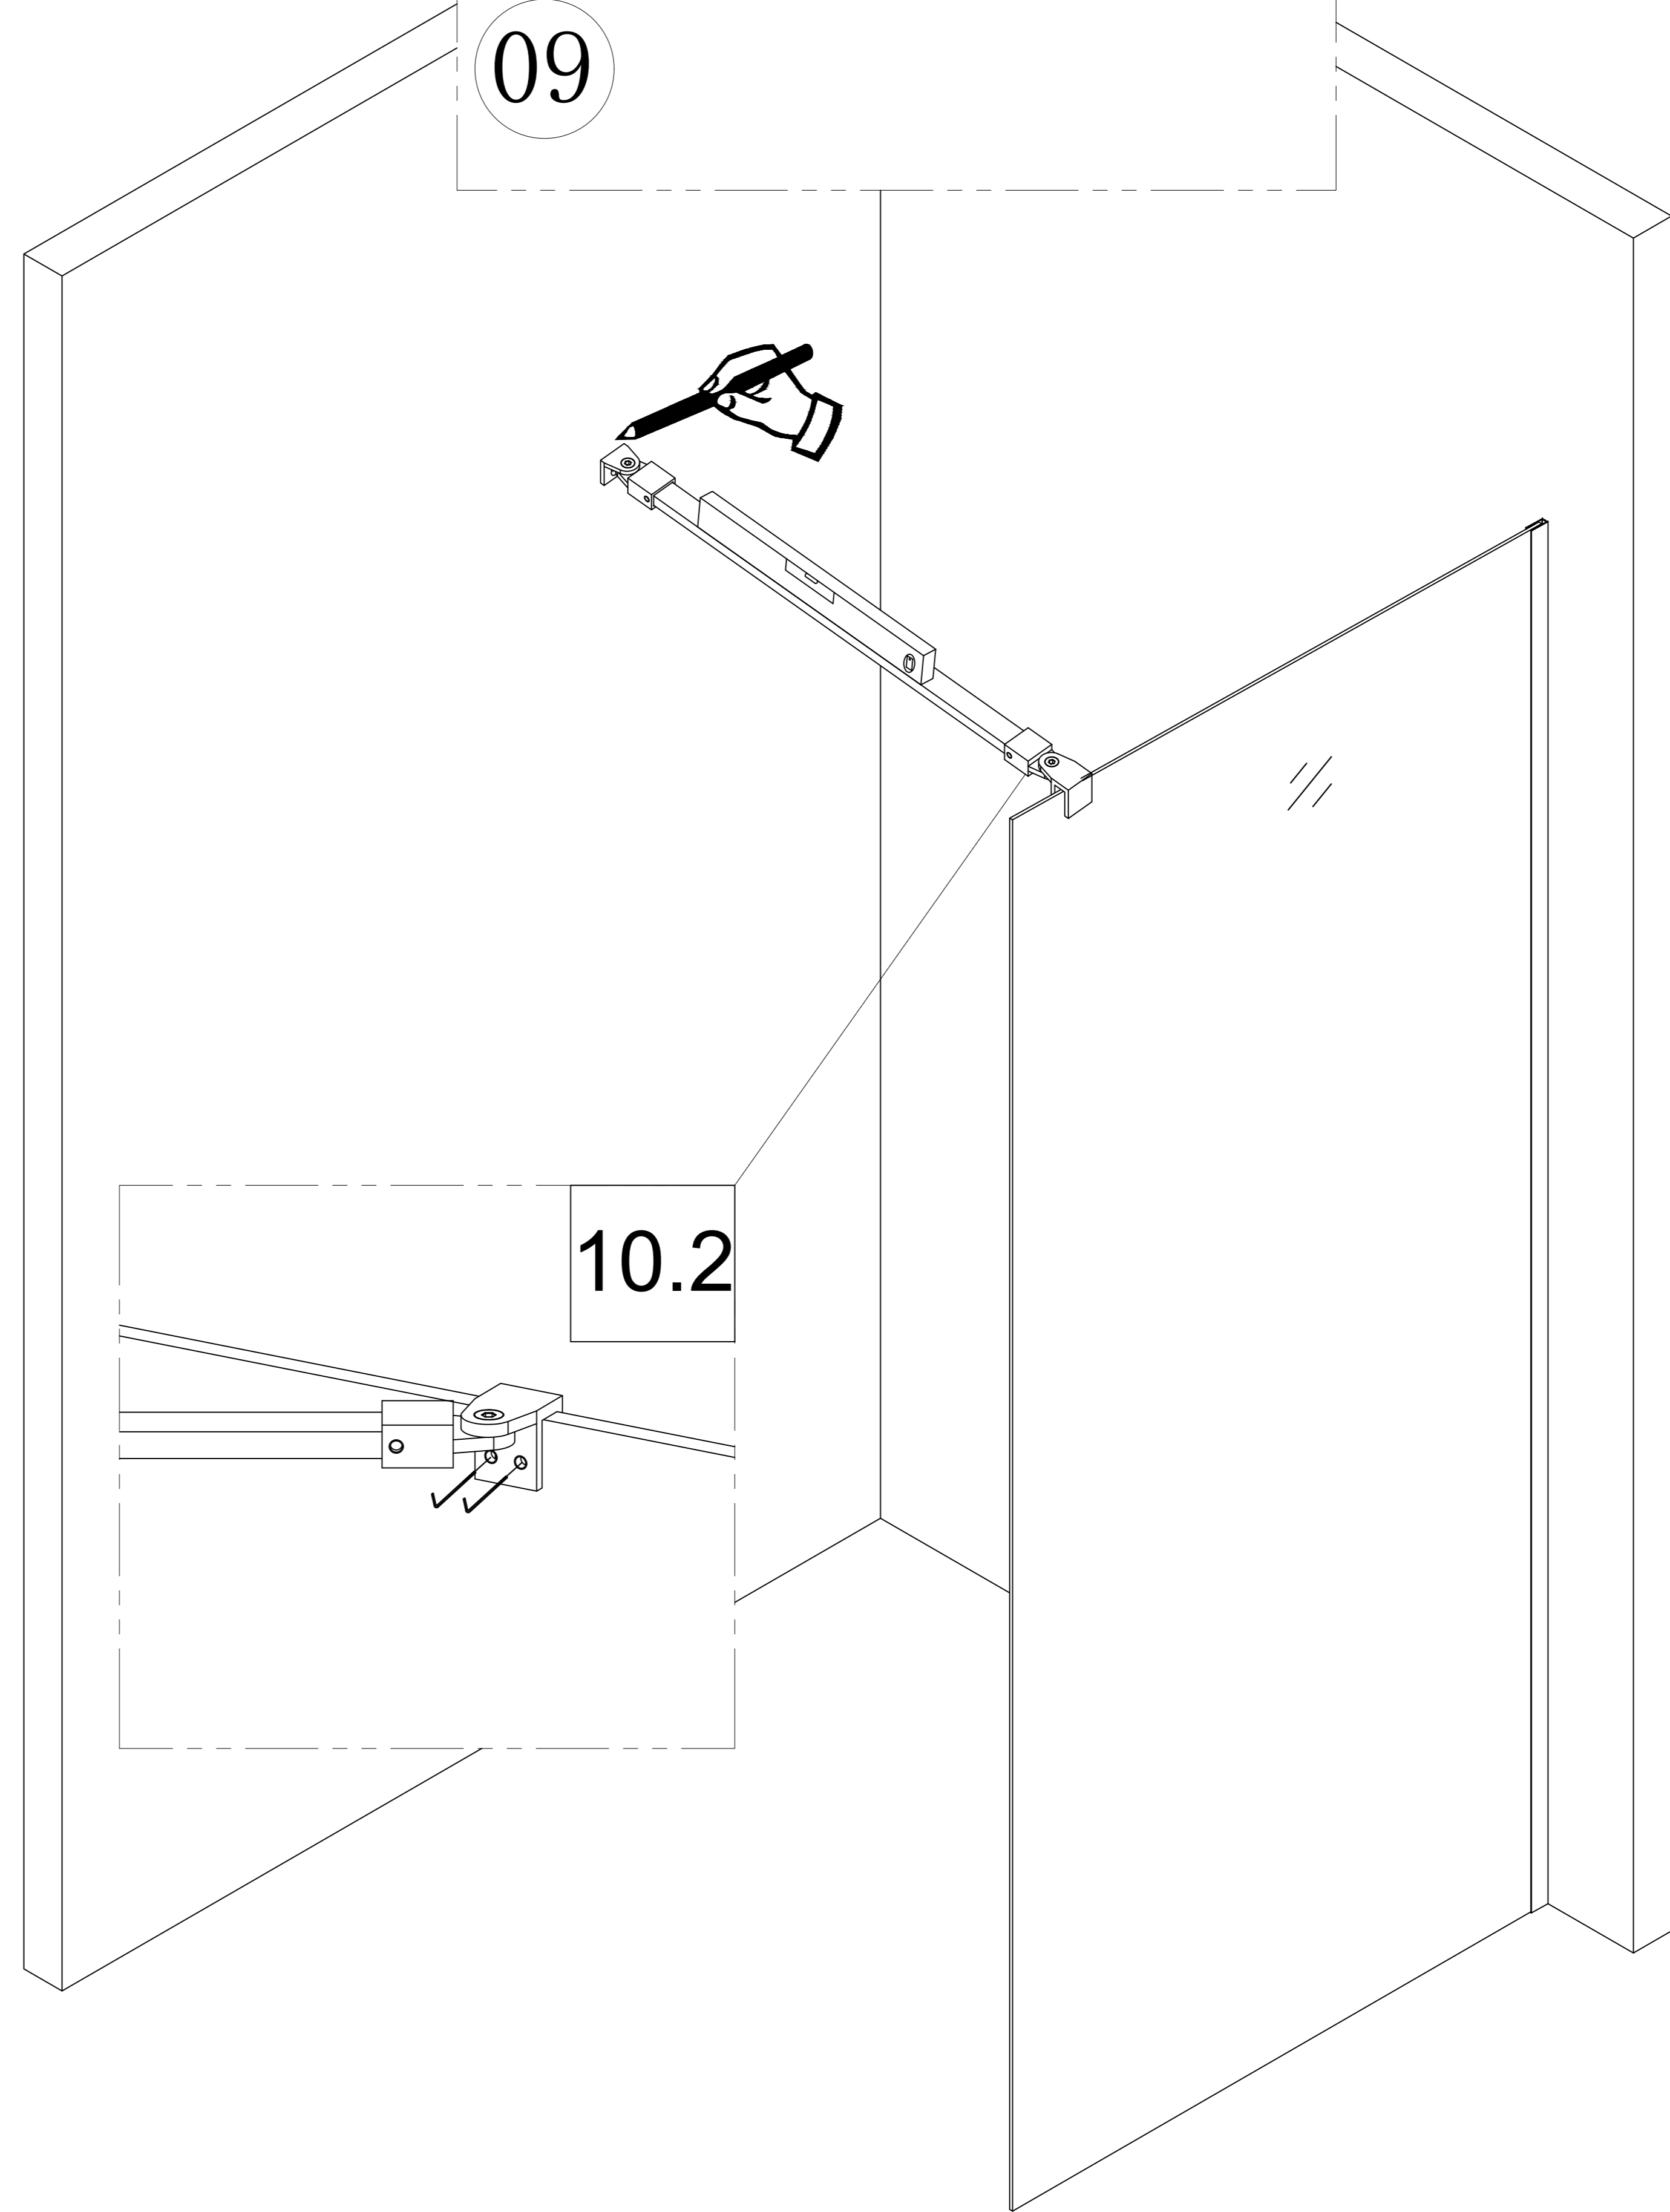

Ø6X40mm

3-3

1x1

3-4

2x1

3

3-1

3-2

Ø6X40mm

3-3

1x1

3-4

2x1

4

Care Instructions:

Do not use your shower enclosure within 24 hours of assembly . Do not use caustic cleaning products or abrasive material when cleaning your shower enclosure.