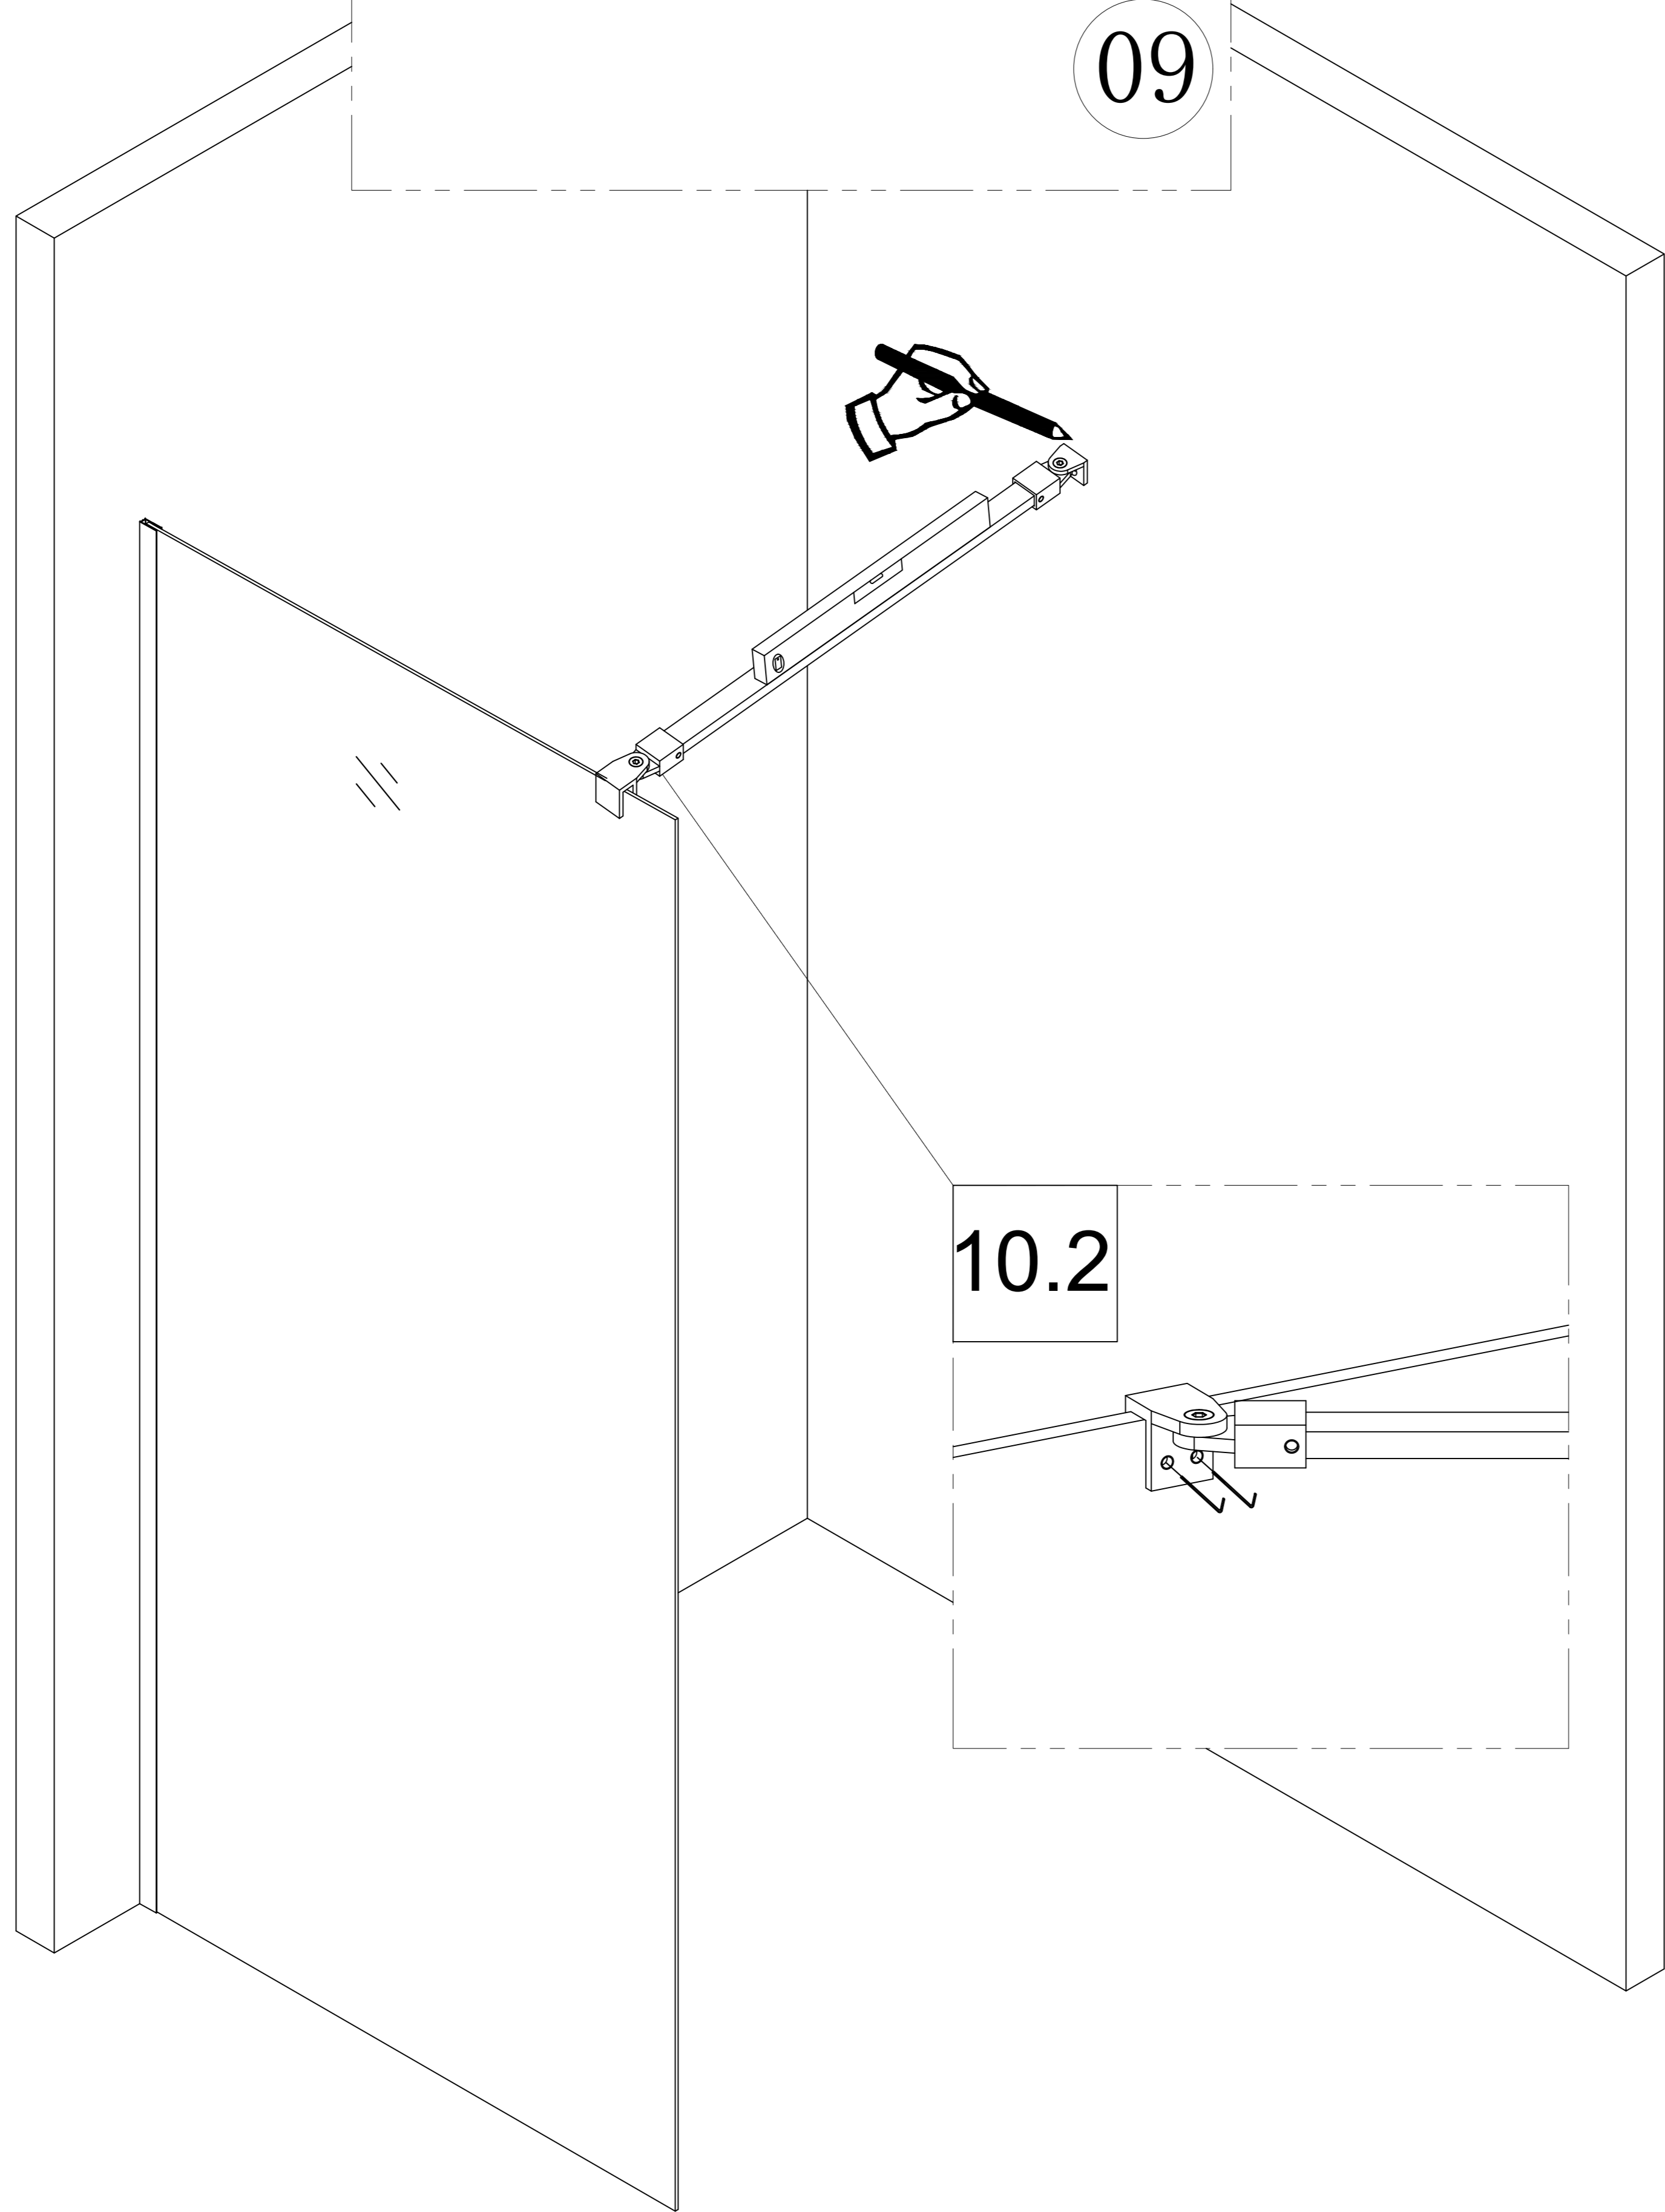

MESH

L

R

<p>1</p> <p>Ø6x30</p>  <p>D6x30 5Pcs</p>	<p>2</p> <p>ST4x30</p>  <p>ST4x30 5Pcs</p>	<p>3</p>  <p>MESH-W01J 1Pcs</p>	<p>4</p>  <p>MESH-H01J 1Pcs</p>	<p>5</p>  <p>1Pcs</p>
<p>6</p>  <p>MESH-S01J 1Pcs</p>	<p>7</p>  <p>MESH-D01J 1Pcs</p>	<p>8</p>  <p>MESH-D02J 1Pcs</p>	 <p>MESH-D03J 1Pcs</p>	 <p>07 + 08 + 09</p>

Tools:

1

1

2

2

3

3-1

3-2

Ø6X40mm

3-3

1x1

3-4

2x1

3

3-1

3-2

Ø6X40mm

3-3

1x1

3-4

2x1

4

Care Instructions:

Do not use your shower enclosure within 24 hours of assembly . Do not use caustic cleaning products or abrasive material when cleaning your shower enclosure.