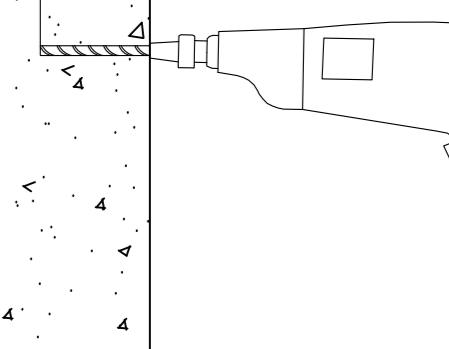

Ø6X40mm

3-3

1x1

3-4

2x1

3

3-1

3-2

Ø6X40mm

3-3

1x1

3-4

2x1

4

Care Instructions:

Do not use your shower enclosure within 24 hours of assembly . Do not use caustic cleaning products or abrasive material when cleaning your shower enclosure.