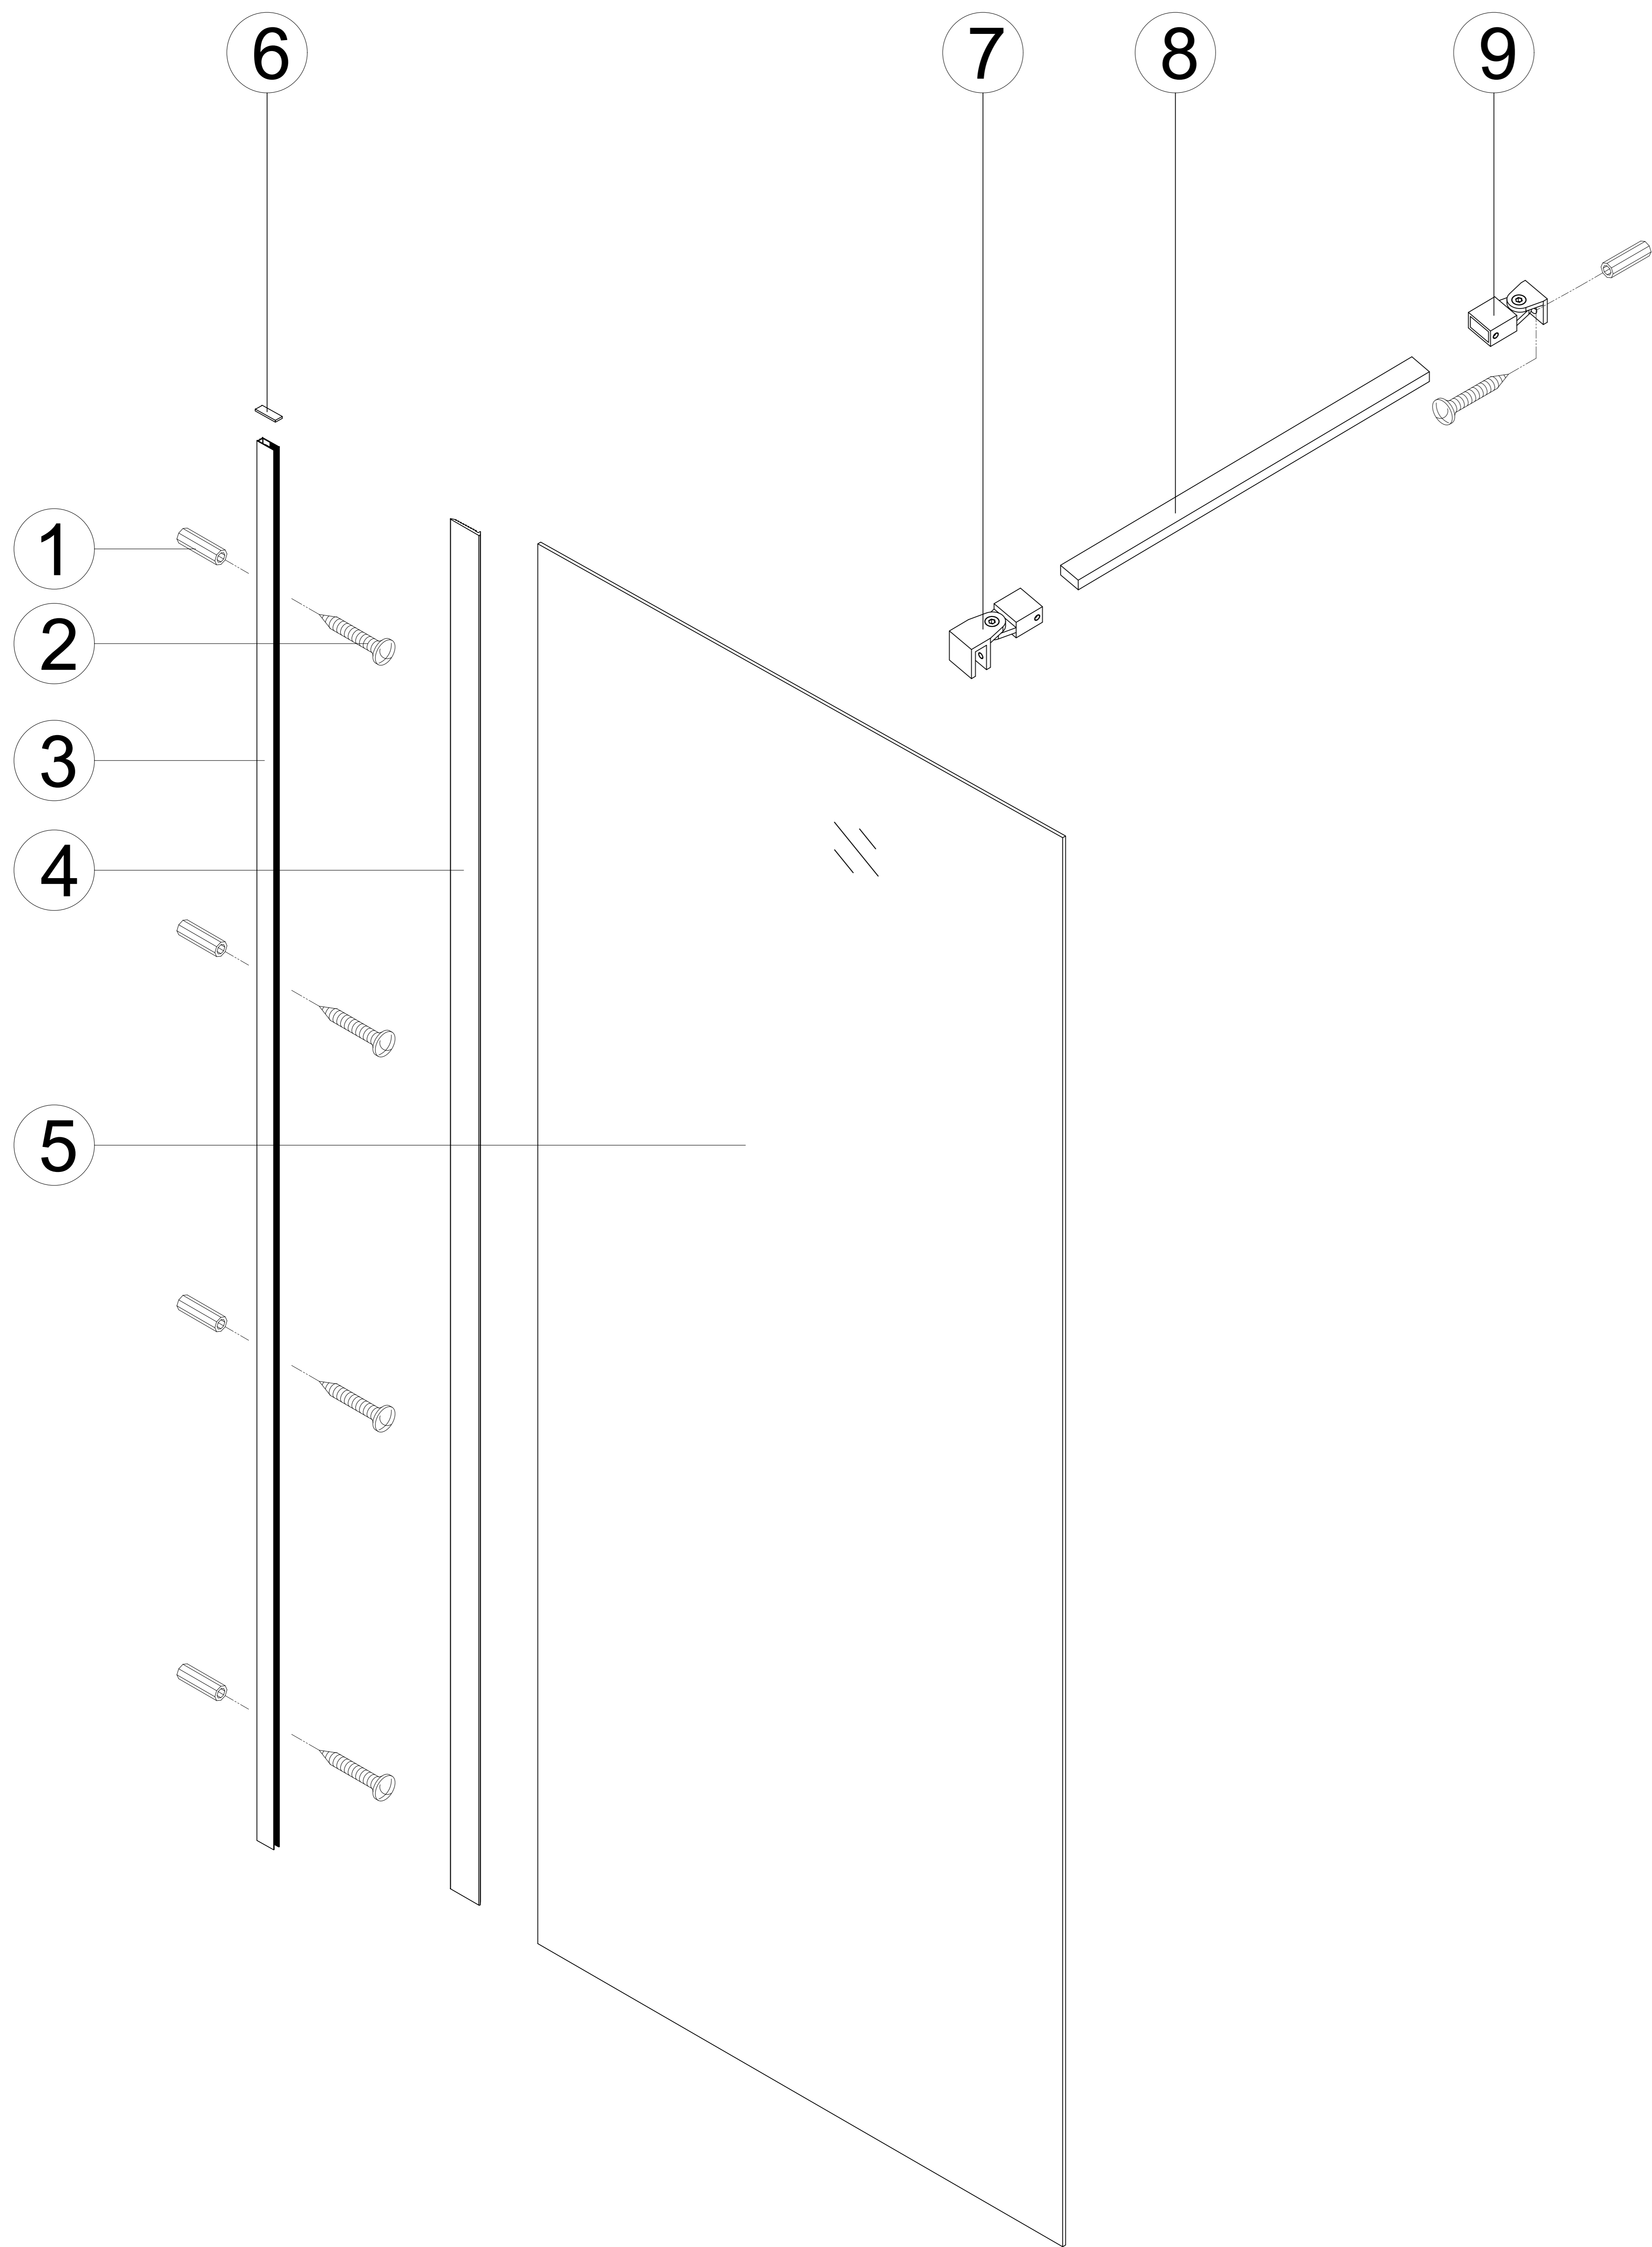

MESH

L

R

<p>1</p> <p>Ø6x30</p>  <p>D6x30 5Pcs</p>	<p>2</p> <p>ST4x30</p>  <p>ST4x30 5Pcs</p>	<p>3</p>  <p>MESH-W01J 1Pcs</p>	<p>4</p>  <p>MESH-H01J 1Pcs</p>	<p>5</p>  <p>1Pcs</p>
<p>6</p>  <p>MESH-S01J 1Pcs</p>	<p>7</p>  <p>MESH-D01J 1Pcs</p>	<p>8</p>  <p>MESH-D02J 1Pcs</p>	 <p>MESH-D03J 1Pcs</p>	 <p>07 + 08 + 09</p>

Tools:

1

1

2

2

3

3-1

3-2

Ø6X40mm

3-3

1x1

3-4

2x1

3

3-1

3-2

Ø6X40mm

3-3

1x1

3-4

2x1

4

Care Instructions:

Do not use your shower enclosure within 24 hours of assembly . Do not use caustic cleaning products or abrasive material when cleaning your shower enclosure.