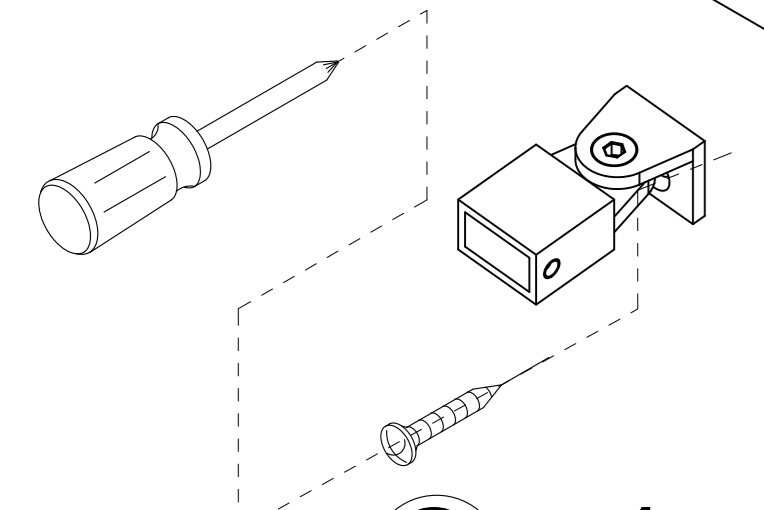

Ø6X40mm

3-3

1x1

3-4

2x1

3

3-1

3-2

Ø6X40mm

3-3

1x1

3-4

2x1

4

Care Instructions:

Do not use your shower enclosure within 24 hours of assembly . Do not use caustic cleaning products or abrasive material when cleaning your shower enclosure.