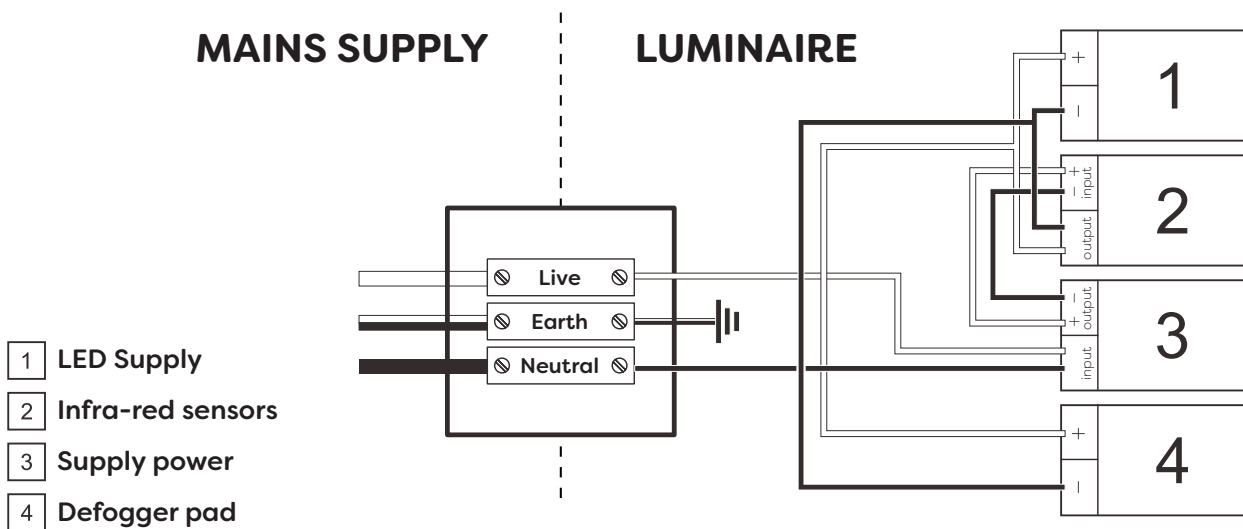

Technical Details

Schematic Diagram

ARZBS45120

Mirror Weight (kg)	***kg
Mirror+Box Weight (kg)	***kg
Light Source	LED
Light source average span	50K HOURS
Total Rated Wattage (W)	69W
Lumens (Lm)	2403
Kelvins (K)	6000K

FEATURES
SENSOR SWITCH
DEMISTER

Technical Details

Data Reference