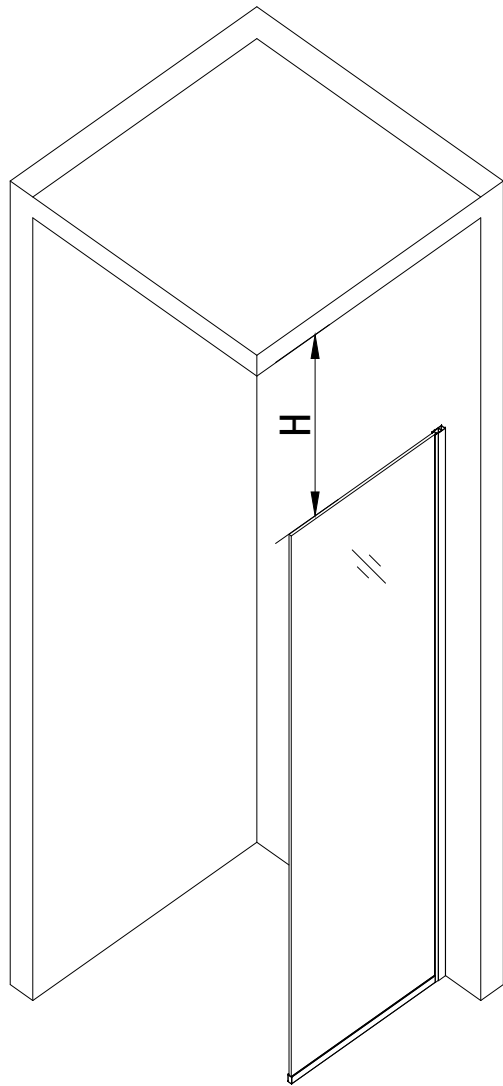

ACARM-MB

- ① — [screw]
- ② — [corner bracket]
- ③ — [screw]

- ④ — [vertical trim piece]
- ⑤ — [corner bracket]

Door

1a

ACARM-MB

1

D6x30

BAC-B01

1Pcs

5

BAC-X02

1Pcs

②
+
④
+
⑤

2.5 mm

4 mm

Ø6mm

Ø3.2mm

1

2

3

	W
700	600
800	700
900	800
1000	900
1100	1000
1200	1100
1400	1300

3-1

3-2