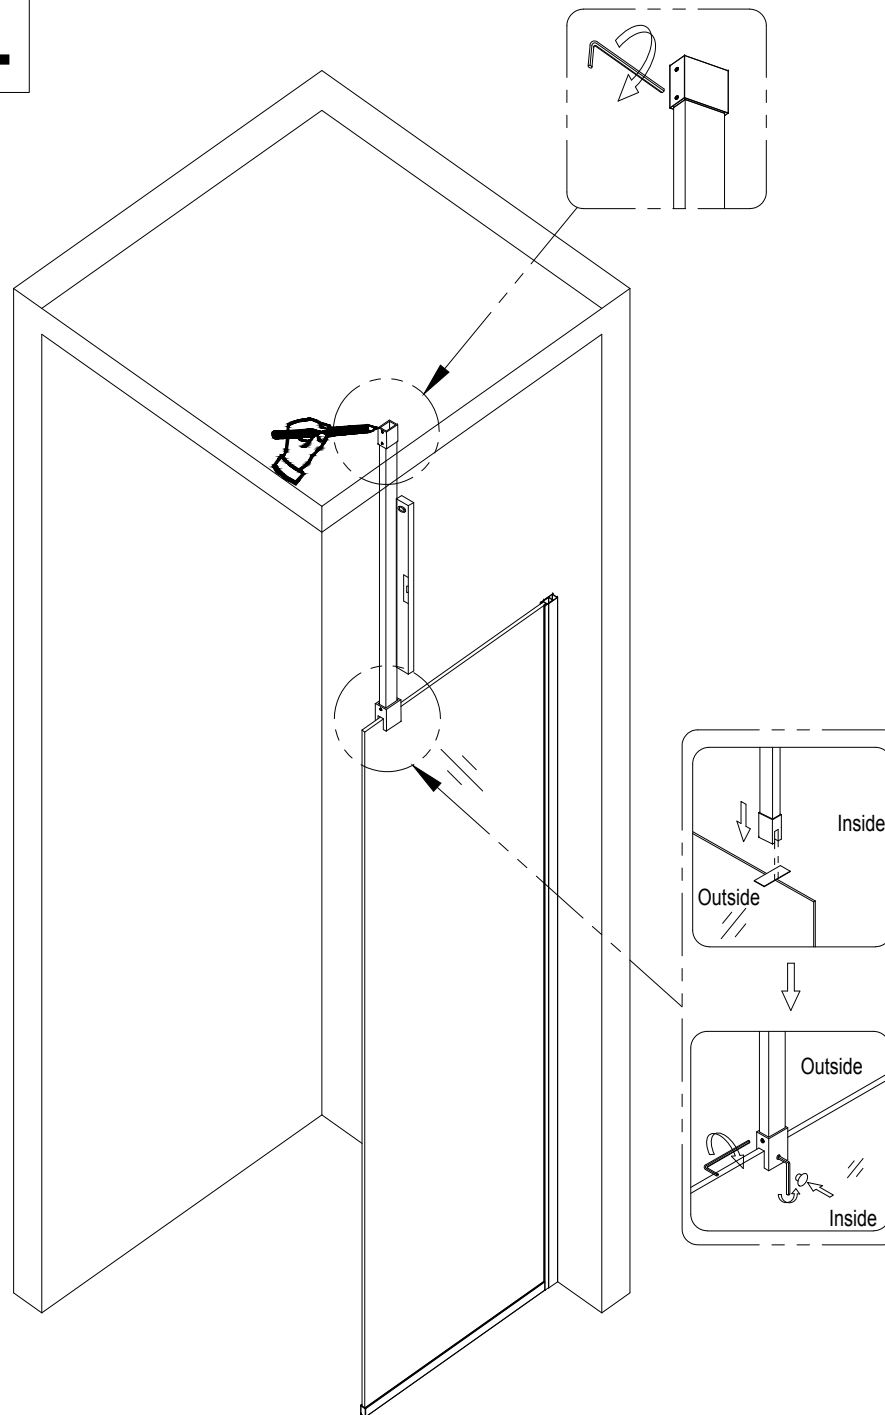

ACARM-MB

- ① — [screw]
- ② — [corner bracket]
- ③ — [screw]

- ④ — [vertical trim piece]
- ⑤ — [corner bracket]

Door

1a

ACARM-MB

1

D6x30

Ø6mm

Ø3.2mm

1

2

3

	W
700	600
800	700
900	800
1000	900
1100	1000
1200	1100
1400	1300

3-1

3-2

Ø6X40mm

3-3

3-4

4

Care Instructions:

Do not use your shower enclosure within 24 hours of assembly . Do not use caustic cleaning products or abrasive material whencleaning your shower enclosure.