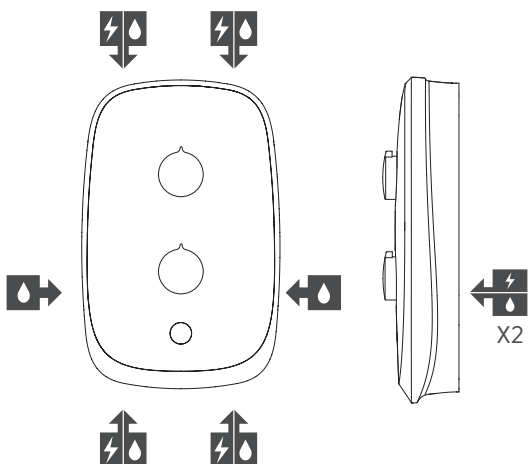

AQUALISA

eMOTION™

ELECTRIC SHOWER

ELECTRIC 8.5KW / 9.5KW / 10.5KW WITH ADJUSTABLE HEAD
 - MIDNIGHT BLACK / SPACE GREY / ARCTIC WHITE
 - CHROME PLATED

MIDNIGHT BLACK	8.5KW	MOBC85
	9.5KW	MOBC95
	10.5KW	MOBC105
ARCTIC WHITE	8.5KW	MOWC85
	9.5KW	MOWC95
	10.5KW	MOWC105
SPACE GREY	8.5KW	MOGC85
	9.5KW	MOGC95
	10.5KW	MOGC105

DIMENSIONAL DRAWINGS

CONNECTIONS

⚡ ELECTRICAL
 💧 WATER

The company reserves the right to alter, change or modify the product or product specifications without prior warning.
 Please refer to the installation guides for technical information.

TECHNICAL SPECIFICATIONS

Power	8.5KW / 9.5KW / 10.5KW
Minimum pressure	0.085 MPa (0.85 bar) Recommended: 1 bar
Maximum pressure	1.0 MPa (10 bar)
Recommended maximum pressure	3 bar
Water entry points	Right hand side and left hand side: top, bottom, side and rear
Cable entry points	Right hand side and left hand side: top, bottom and rear
Inlet fitting connections	15mm compression or push fit elbow
Outlet fitting connections	1/2" BSP thread
Electric requirements	Supply voltage 230 – 240V, MCB rating : 8.5KW and 9.5KW - 40A 10.5KW - 45/50A
Water system	Mains cold system
Features	Digital temperature display
	Push button start/stop
	Rotary controls (power control rotary control)
	Safety features: Phased shut down, Over temperature protection
	Low pressure indicator
	Stainless steel hose
	105mm handset, 3 spray patterns (splash handset)
Colour	Midnight Black / Space Grey / Arctic White
Trim colour	Chrome Plated
Guarantee period	Shower unit – 2 years
	Shower head and kit – 2 years
Approvals	CE Marking
	BEAB
	European Water Label
	ERP Directive
	WRAS