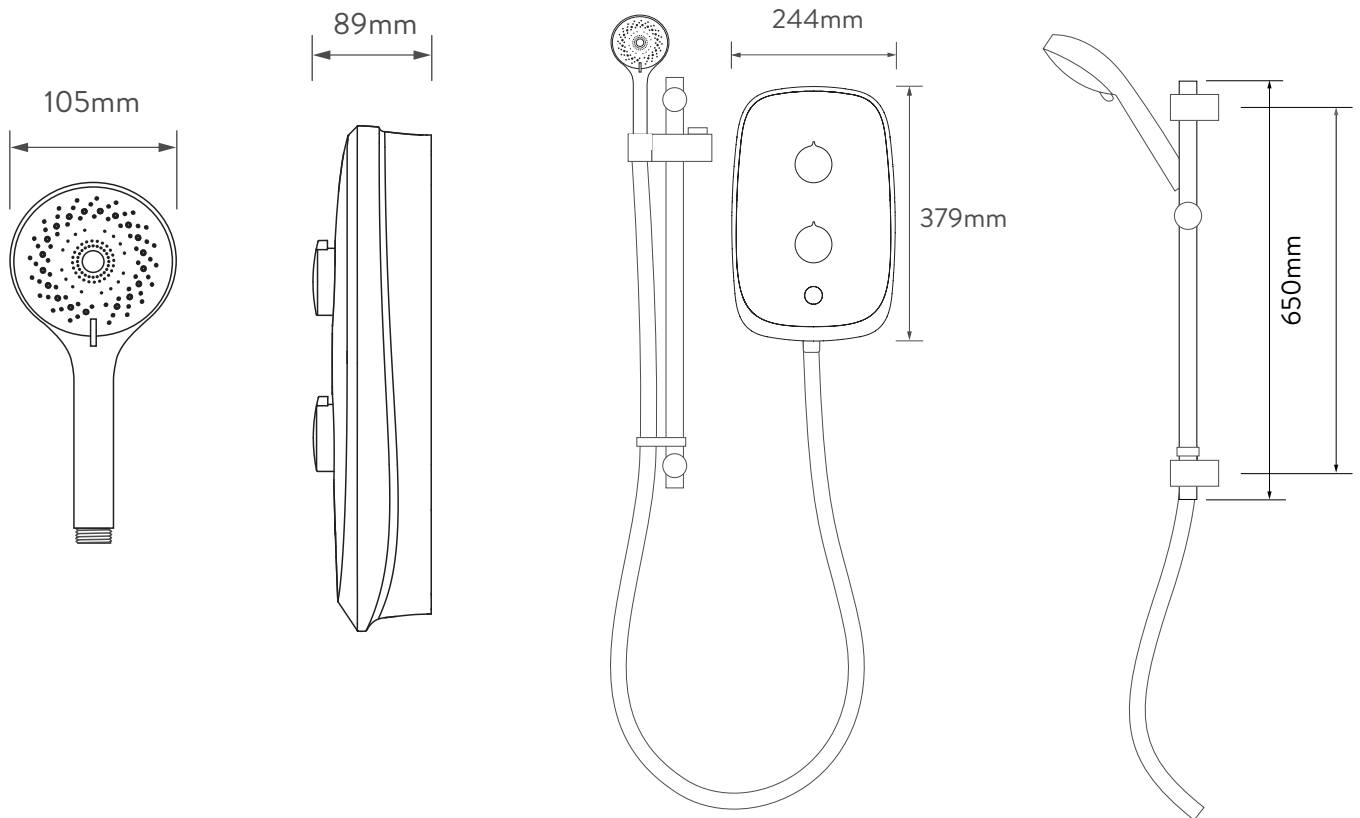

AQUALISA

eMOTION™

ELECTRIC SHOWER

ELECTRIC 8.5KW / 9.5KW / 10.5KW WITH ADJUSTABLE HEAD
 - MIDNIGHT BLACK / SPACE GREY / ARCTIC WHITE
 - CHROME PLATED

MIDNIGHT BLACK	8.5KW	MOBC85
	9.5KW	MOBC95
	10.5KW	MOBC105
ARCTIC WHITE	8.5KW	MOWC85
	9.5KW	MOWC95
	10.5KW	MOWC105
SPACE GREY	8.5KW	MOGC85
	9.5KW	MOGC95
	10.5KW	MOGC105

DIMENSIONAL DRAWINGS

CONNECTIONS

⚡ ELECTRICAL
 💧 WATER

The company reserves the right to alter, change or modify the product or product specifications without prior warning.
 Please refer to the installation guides for technical information.

TECHNICAL SPECIFICATIONS

Power	8.5KW / 9.5KW / 10.5KW
Minimum pressure	0.085 MPa (0.85 bar) Recommended: 1 bar
Maximum pressure	1.0 MPa (10 bar)
Recommended maximum pressure	3 bar
Water entry points	Right hand side and left hand side: top, bottom, side and rear
Cable entry points	Right hand side and left hand side: top, bottom and rear
Inlet fitting connections	15mm compression or push fit elbow
Outlet fitting connections	1/2" BSP thread
Electric requirements	Supply voltage 230 – 240V, MCB rating : 8.5KW and 9.5KW - 40A 10.5KW - 45/50A
Water system	Mains cold system
Features	Digital temperature display
	Push button start/stop
	Rotary controls (power control rotary control)
	Safety features: Phased shut down, Over temperature protection
	Low pressure indicator
	Stainless steel hose
	105mm handset, 3 spray patterns (splash handset)
Colour	Midnight Black / Space Grey / Arctic White
Trim colour	Chrome Plated
Guarantee period	Shower unit – 2 years
	Shower head and kit – 2 years
Approvals	CE Marking
	BEAB
	European Water Label
	ERP Directive
	WRAS