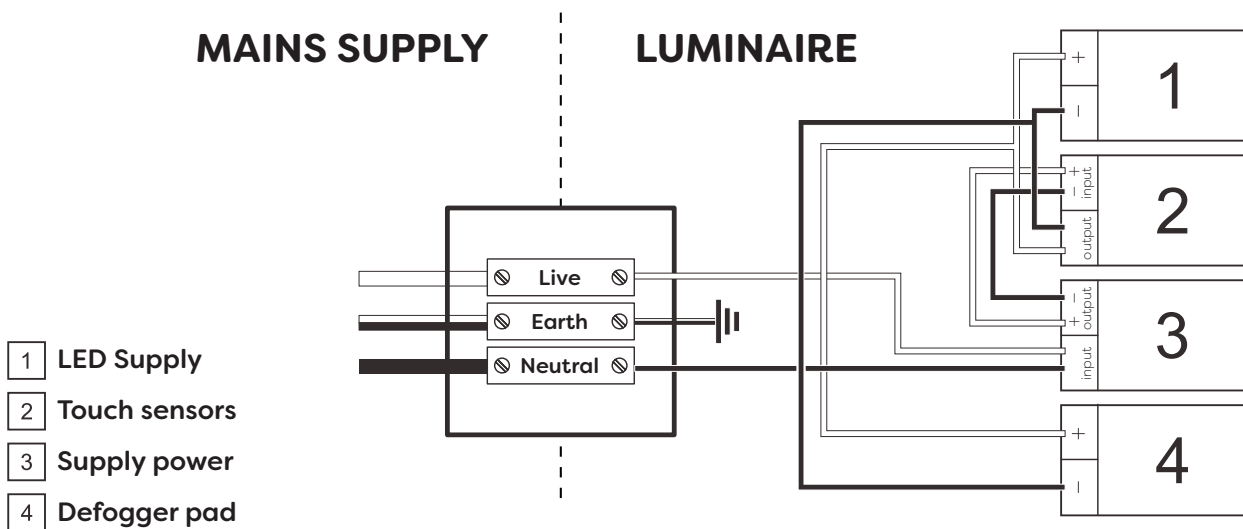

# Technical Details

## Schematic Diagram

**YW-MIRO23**

<b>Mirror Weight (kg)</b>	<b>10.60kg</b>
<b>Mirror+Box Weight (kg)</b>	<b>13.20kg</b>
<b>Light Source</b>	<b>LED</b>
<b>Light source average span</b>	<b>50K HOURS</b>
<b>Total Rated Wattage (W)</b>	<b>84W</b>
<b>Lumens (Lm)</b>	<b>4080</b>
<b>Kelvins (K)</b>	<b>3000-6000K</b>

## Data Reference

Front view

Side view

Back view