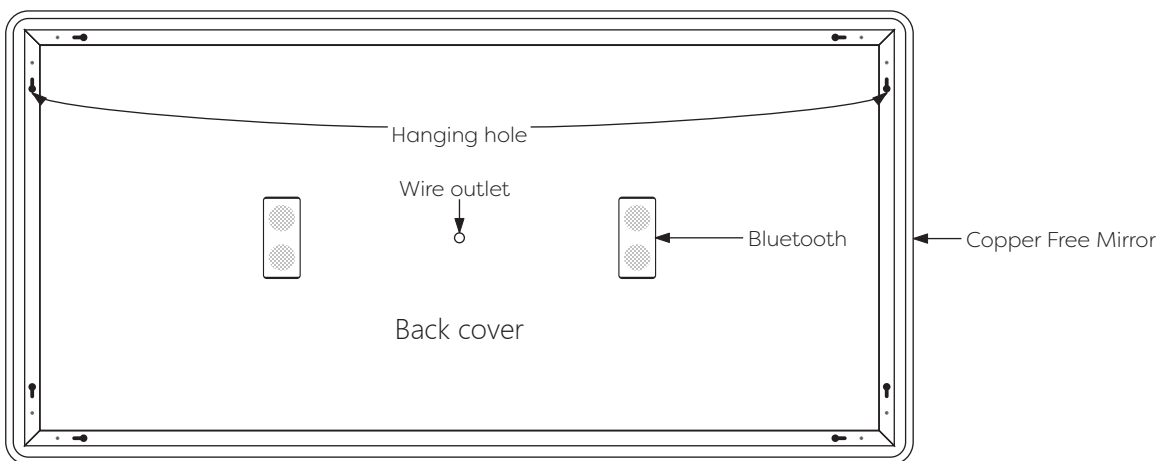

## Schematic Diagram

**YW-MIRO23**

<b>Mirror Weight (kg)</b>	<b>10.60kg</b>
<b>Mirror+Box Weight (kg)</b>	<b>13.20kg</b>
<b>Light Source</b>	<b>LED</b>
<b>Light source average span</b>	<b>50K HOURS</b>
<b>Total Rated Wattage (W)</b>	<b>84W</b>
<b>Lumens (Lm)</b>	<b>4080</b>
<b>Kelvins (K)</b>	<b>3000-6000K</b>

<b>FEATURES</b>
<b>TOUCH SWITCH</b>
<b>DEMISTER</b>
<b>COLOR CHANGE</b>
<b>BLUETOOTH</b>

## Data Reference

Front view

Side view

Back view