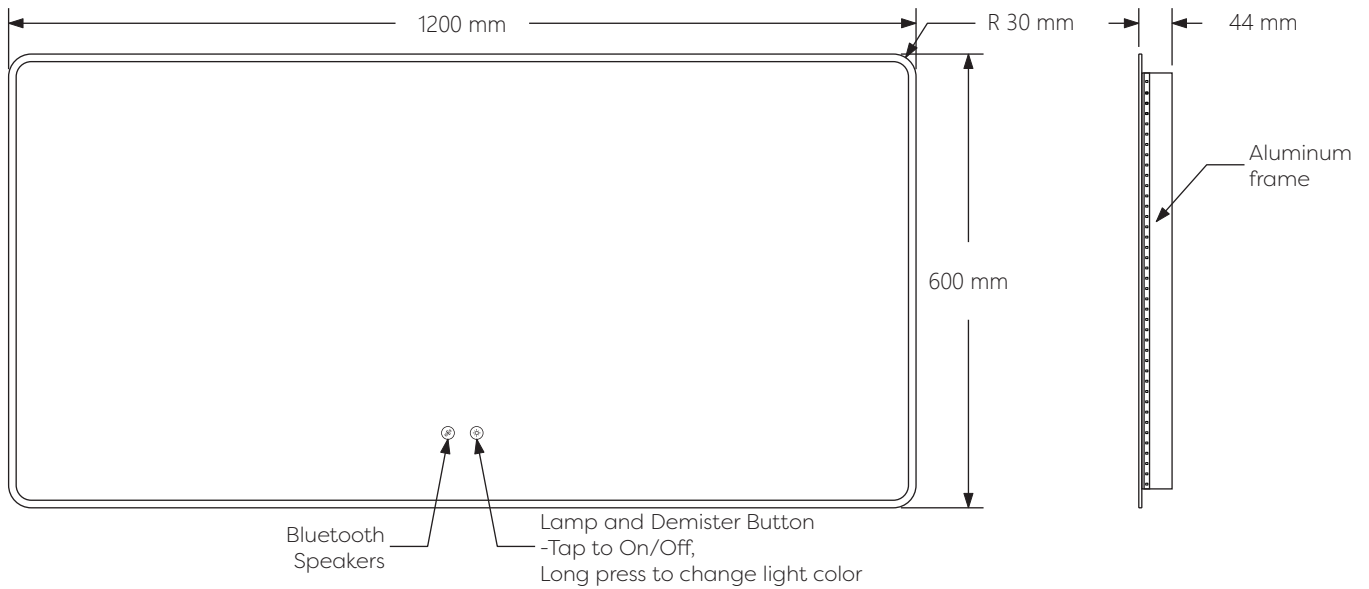

## Schematic Diagram

**YW-MIRO23**

<b>Mirror Weight (kg)</b>	<b>10.60kg</b>
<b>Mirror+Box Weight (kg)</b>	<b>13.20kg</b>
<b>Light Source</b>	<b>LED</b>
<b>Light source average span</b>	<b>50K HOURS</b>
<b>Total Rated Wattage (W)</b>	<b>84W</b>
<b>Lumens (Lm)</b>	<b>4080</b>
<b>Kelvins (K)</b>	<b>3000-6000K</b>

## Data Reference

Front view

Side view

Back view