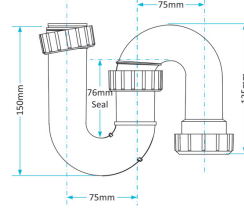

Product Code WTP4076
Description Swivel P Trap
Outlet 40mm Seal 76mm

Swivel S Traps

Product Code WTS3238
Description Swivel S Trap
Outlet 32mm Seal 38mm

Product Code WTS3276
Description Swivel S Trap
Outlet 32mm Seal 76mm

Product Code WTS4038
Description Swivel S Trap
Outlet 40mm Seal 38mm

Product Code WTS4076
Description Swivel S Trap
Outlet 40mm Seal 76mm

Other Traps

Product Code WTB4019
Description Shallow Bath Trap
Outlet 40mm Seal 19mm

Product Code WTS40
Description 50mm Shower Trap
Outlet 40mm Seal 50mm

Product Code WTKT32CE
Description Straight Through Trap
Outlet 32mm

Product Code WTPP01
Description Telescopic P Trap
Outlet Universal Seal 76mm

Product Code WTST01
Description Sink Trap (Single Nozzle)
Outlet 40mm Seal 76mm

Product Code WTST02
Description Sink Trap (Twin Nozzles)
Outlet 40mm Seal 76mm

Product Code WTBH01
Description Bowl & Half Sink Trap
Outlet 40mm Seal 76mm