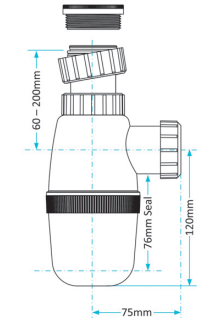

Product Code WTS40
Description 50mm Shower Trap
Outlet 40mm Seal 50mm

Product Code WTKT32CE
Description Straight Through Trap
Outlet 32mm

Product Code WTPP01
Description Telescopic P Trap
Outlet Universal Seal 76mm

Product Code WTST01
Description Sink Trap (Single Nozzle)
Outlet 40mm Seal 76mm

Product Code WTST02
Description Sink Trap (Twin Nozzles)
Outlet 40mm Seal 76mm

Product Code WTBH01
Description Bowl & Half Sink Trap
Outlet 40mm Seal 76mm

Telescopic Bottle Traps

Product Code WTBT3276
Description Telescopic Bottle Trap
Outlet 32mm Seal 76mm

Product Code WTBT4076
Description Telescopic Bottle Trap
Outlet 40mm Seal 76mm

Product Code WTBT76
Description Telescopic Bottle Trap
Outlet Universal Seal 76mm