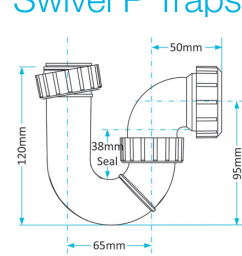

easi-flo Swivel S Trap

WARNING

We accept no liability for products fitted incorrectly, and where the correct testing procedures have not been used, resulting in the escape of water.

WTS3276

1. Trap Body
2. Rubber Washer
3. Plastic Washer
4. Outlet Nut
5. Locking Nut
6. BSP Thread
7. Swivel Top

Swivel P Traps

Product Code WTP3238
Description Swivel P Trap
Outlet 32mm Seal 38mm

Product Code WTP3276
Description Swivel P Trap
Outlet 32mm Seal 76mm

Product Code WTP4038
Description Swivel P Trap
Outlet 40mm Seal 38mm

Product Code WTP4076
Description Swivel P Trap
Outlet 40mm Seal 76mm

Swivel S Traps

Product Code WTS3238
Description Swivel S Trap
Outlet 32mm Seal 38mm

Product Code WTS3276
Description Swivel S Trap
Outlet 32mm Seal 76mm

Product Code WTST01
Description Sink Trap (Single Nozzle)
Outlet 40mm Seal 76mm

Product Code WTST02
Description Sink Trap (Twin Nozzles)
Outlet 40mm Seal 76mm

Product Code WTBH01
Description Bowl & Half Sink Trap
Outlet 40mm Seal 76mm