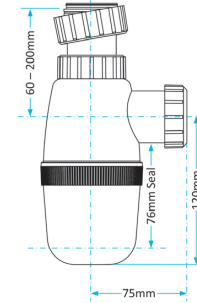

Product Code WTS40
Description 50mm Shower Trap
Outlet 40mm Seal 50mm

Product Code WTKT32CE
Description Straight Through Trap
Outlet 32mm

Product Code WTPP01
Description Telescopic P Trap
Outlet Universal Seal 76mm

Product Code WTST01
Description Sink Trap (Single Nozzle)
Outlet 40mm Seal 76mm

Product Code WTST02
Description Sink Trap (Twin Nozzles)
Outlet 40mm Seal 76mm

Product Code WTBH01
Description Bowl & Half Sink Trap
Outlet 40mm Seal 76mm

Telescopic Bottle Traps

Product Code WTBT3276
Description Telescopic Bottle Trap
Outlet 32mm Seal 76mm

Product Code WTBT4076
Description Telescopic Bottle Trap
Outlet 40mm Seal 76mm

Product Code WTBT76
Description Telescopic Bottle Trap
Outlet Universal Seal 76mm