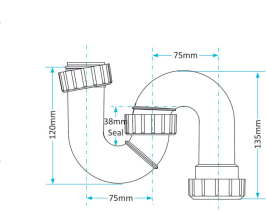

Swivel P Traps

Product Code WTP3238
Description Swivel P Trap
Outlet 32mm Seal 38mm

Product Code WTP3276
Description Swivel P Trap
Outlet 32mm Seal 76mm

Product Code WTP4038
Description Swivel P Trap
Outlet 40mm Seal 38mm

Product Code WTP4076
Description Swivel P Trap
Outlet 40mm Seal 76mm

Swivel S Traps

Product Code WTS3238
Description Swivel S Trap
Outlet 32mm Seal 38mm

Product Code WTS3276
Description Swivel S Trap
Outlet 32mm Seal 76mm

Product Code WTS4038
Description Swivel S Trap
Outlet 40mm Seal 38mm

Product Code WTS4076
Description Swivel S Trap
Outlet 40mm Seal 76mm

Other Traps

Product Code WTB4019
Description Shallow Bath Trap
Outlet 40mm Seal 19mm

Product Code WTS40
Description 50mm Shower Trap
Outlet 40mm Seal 50mm

Product Code WTKT32CE
Description Straight Through Trap
Outlet 32mm

Product Code WTPP01
Description Telescopic P Trap
Outlet Universal Seal 76mm