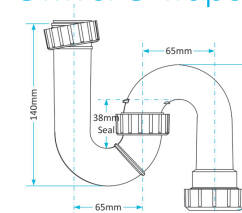

Swivel P Traps

Product Code WTP3238
Description Swivel P Trap
Outlet 32mm Seal 38mm

Product Code WTP3276
Description Swivel P Trap
Outlet 32mm Seal 76mm

Product Code WTP4038
Description Swivel P Trap
Outlet 40mm Seal 38mm

Product Code WTP4076
Description Swivel P Trap
Outlet 40mm Seal 76mm

Swivel S Traps

Product Code WTS3238
Description Swivel S Trap
Outlet 32mm Seal 38mm

Product Code WTS3276
Description Swivel S Trap
Outlet 32mm Seal 76mm

Product Code WTS4038
Description Swivel S Trap
Outlet 40mm Seal 38mm

Product Code WTS4076
Description Swivel S Trap
Outlet 40mm Seal 76mm

Other Traps

Product Code WTB4019
Description Shallow Bath Trap
Outlet 40mm Seal 19mm

Product Code WTS40
Description 50mm Shower Trap
Outlet 40mm Seal 50mm

Product Code WTKT32CE
Description Straight Through Trap
Outlet 32mm

Product Code WTPP01
Description Telescopic P Trap
Outlet Universal Seal 76mm