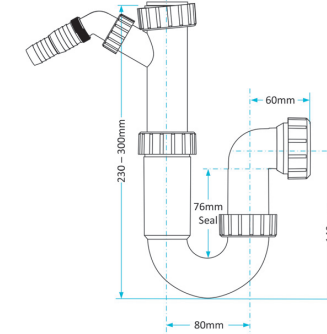

Product Code WTP4076
Description Swivel P Trap
Outlet 40mm Seal 76mm

Swivel S Traps

Product Code WTS3238
Description Swivel S Trap
Outlet 32mm Seal 38mm

Product Code WTS3276
Description Swivel S Trap
Outlet 32mm Seal 76mm

Product Code WTS4038
Description Swivel S Trap
Outlet 40mm Seal 38mm

Product Code WTS4076
Description Swivel S Trap
Outlet 40mm Seal 76mm

Other Traps

Product Code WTB4019
Description Shallow Bath Trap
Outlet 40mm Seal 19mm

Product Code WTS40
Description 50mm Shower Trap
Outlet 40mm Seal 50mm

Product Code WTKT32CE
Description Straight Through Trap
Outlet 32mm

Product Code WTPP01
Description Telescopic P Trap
Outlet Universal Seal 76mm

Product Code WTST01
Description Sink Trap (Single Nozzle)
Outlet 40mm Seal 76mm

Product Code WTST02
Description Sink Trap (Twin Nozzles)
Outlet 40mm Seal 76mm

Product Code WTBH01
Description Bowl & Half Sink Trap
Outlet 40mm Seal 76mm