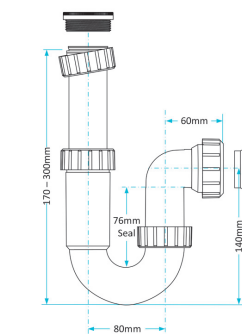

Product Code WTP4076
Description Swivel P Trap
Outlet 40mm Seal 76mm

Swivel S Traps

Product Code WTS3238
Description Swivel S Trap
Outlet 32mm Seal 38mm

Product Code WTS3276
Description Swivel S Trap
Outlet 32mm Seal 76mm

Product Code WTS4038
Description Swivel S Trap
Outlet 40mm Seal 38mm

Product Code WTS4076
Description Swivel S Trap
Outlet 40mm Seal 76mm

Other Traps

Product Code WTB4019
Description Shallow Bath Trap
Outlet 40mm Seal 19mm

Product Code WTS40
Description 50mm Shower Trap
Outlet 40mm Seal 50mm

Product Code WTKT32CE
Description Straight Through Trap
Outlet 32mm

Product Code WTPP01
Description Telescopic P Trap
Outlet Universal Seal 76mm

Product Code WTST01
Description Sink Trap (Single Nozzle)
Outlet 40mm Seal 76mm

Product Code WTST02
Description Sink Trap (Twin Nozzles)
Outlet 40mm Seal 76mm

Product Code WTBH01
Description Bowl & Half Sink Trap
Outlet 40mm Seal 76mm