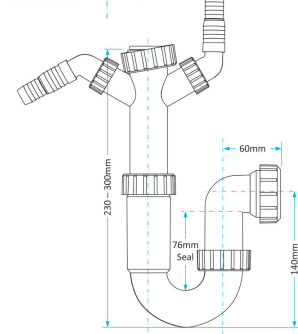

Product Code WTS4038
Description Swivel S Trap
Outlet 40mm Seal 38mm

Product Code WTS4076
Description Swivel S Trap
Outlet 40mm Seal 76mm

Other Traps

Product Code WTB4019
Description Shallow Bath Trap
Outlet 40mm Seal 19mm

Product Code WTS40
Description 50mm Shower Trap
Outlet 40mm Seal 50mm

Product Code WTKT32CE
Description Straight Through Trap
Outlet 32mm

Product Code WTPP01
Description Telescopic P Trap
Outlet Universal Seal 76mm

Product Code WTST01
Description Sink Trap (Single Nozzle)
Outlet 40mm Seal 76mm

Product Code WTST02
Description Sink Trap (Twin Nozzles)
Outlet 40mm Seal 76mm

Product Code WTBH01
Description Bowl & Half Sink Trap
Outlet 40mm Seal 76mm

Telescopic Bottle Traps

Product Code WTBT3276
Description Telescopic Bottle Trap
Outlet 32mm Seal 76mm

Product Code WTBT4076
Description Telescopic Bottle Trap
Outlet 40mm Seal 76mm

Product Code WTBT76
Description Telescopic Bottle Trap
Outlet Universal Seal 76mm