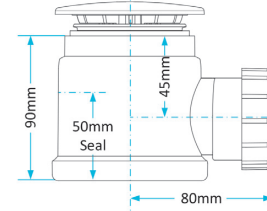

Product Code WTS4038
Description Swivel S Trap
Outlet 40mm Seal 38mm

Product Code WTS4076
Description Swivel S Trap
Outlet 40mm Seal 76mm

Other Traps

Product Code WTB4019
Description Shallow Bath Trap
Outlet 40mm Seal 19mm

Product Code WTS40
Description 50mm Shower Trap
Outlet 40mm Seal 50mm

Product Code WTKT32CE
Description Straight Through Trap
Outlet 32mm

Product Code WTPP01
Description Telescopic P Trap
Outlet Universal Seal 76mm

Product Code WTST01
Description Sink Trap (Single Nozzle)
Outlet 40mm Seal 76mm

Product Code WTST02
Description Sink Trap (Twin Nozzles)
Outlet 40mm Seal 76mm

Product Code WTBH01
Description Bowl & Half Sink Trap
Outlet 40mm Seal 76mm