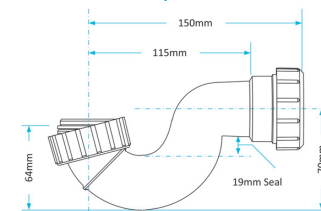

Swivel P Traps

Product Code WTP3238
Description Swivel P Trap
Outlet 32mm Seal 38mm

Product Code WTP3276
Description Swivel P Trap
Outlet 32mm Seal 76mm

Product Code WTP4038
Description Swivel P Trap
Outlet 40mm Seal 38mm

Product Code WTP4076
Description Swivel P Trap
Outlet 40mm Seal 76mm

Swivel S Traps

Product Code WTS3238
Description Swivel S Trap
Outlet 32mm Seal 38mm

Product Code WTS3276
Description Swivel S Trap
Outlet 32mm Seal 76mm

Product Code WTS4038
Description Swivel S Trap
Outlet 40mm Seal 38mm

Product Code WTS4076
Description Swivel S Trap
Outlet 40mm Seal 76mm

Other Traps

Product Code WTB4019
Description Shallow Bath Trap
Outlet 40mm Seal 19mm

Product Code WTS40
Description 50mm Shower Trap
Outlet 40mm Seal 50mm

Product Code WTKT32CE
Description Straight Through Trap
Outlet 32mm

Product Code WTPP01
Description Telescopic P Trap
Outlet Universal Seal 76mm