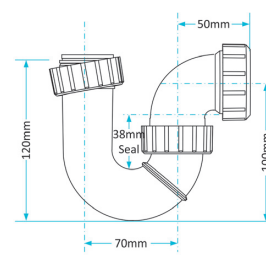

Swivel P Traps

Product Code WTP3238
Description Swivel P Trap
Outlet 32mm Seal 38mm

Product Code WTP3276
Description Swivel P Trap
Outlet 32mm Seal 76mm

Product Code WTP4038
Description Swivel P Trap
Outlet 40mm Seal 38mm

Product Code WTP4076
Description Swivel P Trap
Outlet 40mm Seal 76mm

Swivel S Traps

Product Code WTS3238
Description Swivel S Trap
Outlet 32mm Seal 38mm

Product Code WTS3276
Description Swivel S Trap
Outlet 32mm Seal 76mm

Product Code WTST01
Description Sink Trap (Single Nozzle)
Outlet 40mm Seal 76mm

Product Code WTST02
Description Sink Trap (Twin Nozzles)
Outlet 40mm Seal 76mm

Product Code WTBH01
Description Bowl & Half Sink Trap
Outlet 40mm Seal 76mm

Product Code WTWM01
Description Washing Machine Standpipe Trap
Outlet 40mm Seal 76mm

Please note: Save this instruction sheet for future reference **IMPORTANT: DO NOT** use plumber's putty to seal this fitting