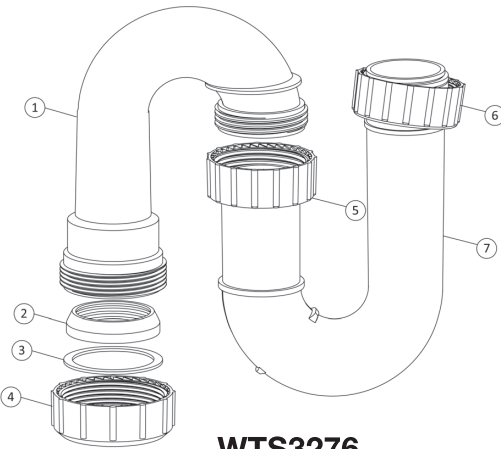

easi-flo Swivel S Trap

WARNING

We accept no liability for products fitted incorrectly, and where the correct testing procedures have not been used, resulting in the escape of water.

WTS3276

1. Trap Body
2. Rubber Washer
3. Plastic Washer
4. Outlet Nut
5. Locking Nut
6. BSP Thread
7. Swivel Top

Swivel P Traps

Product Code WTP3238
Description Swivel P Trap
Outlet 32mm Seal 38mm

Product Code WTP3276
Description Swivel P Trap
Outlet 32mm Seal 76mm

Product Code WTP4038
Description Swivel P Trap
Outlet 40mm Seal 38mm

Product Code WTP4076
Description Swivel P Trap
Outlet 40mm Seal 76mm

Swivel S Traps

Product Code WTS3238
Description Swivel S Trap
Outlet 32mm Seal 38mm

Product Code WTS3276
Description Swivel S Trap
Outlet 32mm Seal 76mm

Product Code WTS40
Description 50mm Shower Trap
Outlet 40mm Seal 50mm

Product Code WTKT32CE
Description Straight Through Trap
Outlet 32mm

Product Code WTPP01
Description Telescopic P Trap
Outlet Universal Seal 76mm