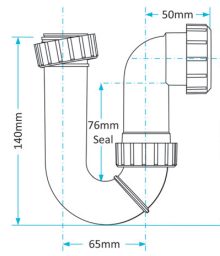

Swivel P Traps

Product Code WTP3238
Description Swivel P Trap
Outlet 32mm Seal 38mm

Product Code WTP3276
Description Swivel P Trap
Outlet 32mm Seal 76mm

Product Code WTP4038
Description Swivel P Trap
Outlet 40mm Seal 38mm

Product Code WTP4076
Description Swivel P Trap
Outlet 40mm Seal 76mm

Swivel S Traps

Product Code WTS3238
Description Swivel S Trap
Outlet 32mm Seal 38mm

Product Code WTS3276
Description Swivel S Trap
Outlet 32mm Seal 76mm

Product Code WTS40
Description 50mm Shower Trap
Outlet 40mm Seal 50mm

Product Code WTKT32CE
Description Straight Through Trap
Outlet 32mm

Product Code WTPP01
Description Telescopic P Trap
Outlet Universal Seal 76mm

Product Code WTST01
Description Sink Trap (Single Nozzle)
Outlet 40mm Seal 76mm

Product Code WTST02
Description Sink Trap (Twin Nozzles)
Outlet 40mm Seal 76mm

Product Code WTBH01
Description Bowl & Half Sink Trap
Outlet 40mm Seal 76mm