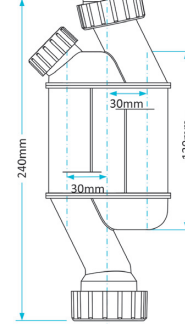

Product Code WTP4076
Description Swivel P Trap
Outlet 40mm Seal 76mm

Swivel S Traps

Product Code WTS3238
Description Swivel S Trap
Outlet 32mm Seal 38mm

Product Code WTS3276
Description Swivel S Trap
Outlet 32mm Seal 76mm

Product Code WTS4038
Description Swivel S Trap
Outlet 40mm Seal 38mm

Product Code WTS4076
Description Swivel S Trap
Outlet 40mm Seal 76mm

Other Traps

Product Code WTB4019
Description Shallow Bath Trap
Outlet 40mm Seal 19mm

Product Code WTS40
Description 50mm Shower Trap
Outlet 40mm Seal 50mm

Product Code WTKT32CE
Description Straight Through Trap
Outlet 32mm

Product Code WTPP01
Description Telescopic P Trap
Outlet Universal Seal 76mm

Product Code WTST01
Description Sink Trap (Single Nozzle)
Outlet 40mm Seal 76mm

Product Code WTST02
Description Sink Trap (Twin Nozzles)
Outlet 40mm Seal 76mm

Product Code WTBH01
Description Bowl & Half Sink Trap
Outlet 40mm Seal 76mm