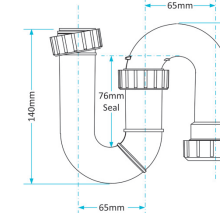

Swivel P Traps

Product Code WTP3238
Description Swivel P Trap
Outlet 32mm Seal 38mm

Product Code WTP3276
Description Swivel P Trap
Outlet 32mm Seal 76mm

Product Code WTP4038
Description Swivel P Trap
Outlet 40mm Seal 38mm

Product Code WTP4076
Description Swivel P Trap
Outlet 40mm Seal 76mm

Swivel S Traps

Product Code WTS3238
Description Swivel S Trap
Outlet 32mm Seal 38mm

Product Code WTS3276
Description Swivel S Trap
Outlet 32mm Seal 76mm

Product Code WTS40
Description 50mm Shower Trap
Outlet 40mm Seal 50mm

Product Code WTKT32CE
Description Straight Through Trap
Outlet 32mm

Product Code WTPP01
Description Telescopic P Trap
Outlet Universal Seal 76mm

Product Code WTST01
Description Sink Trap (Single Nozzle)
Outlet 40mm Seal 76mm

Product Code WTST02
Description Sink Trap (Twin Nozzles)
Outlet 40mm Seal 76mm

Product Code WTBH01
Description Bowl & Half Sink Trap
Outlet 40mm Seal 76mm