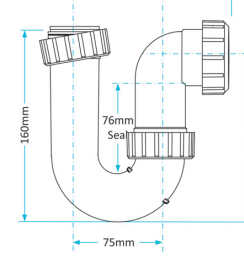

Swivel P Traps

Product Code WTP3238
Description Swivel P Trap
Outlet 32mm Seal 38mm

Product Code WTP3276
Description Swivel P Trap
Outlet 32mm Seal 76mm

Product Code WTP4038
Description Swivel P Trap
Outlet 40mm Seal 38mm

Product Code WTP4076
Description Swivel P Trap
Outlet 40mm Seal 76mm

Swivel S Traps

Product Code WTS3238
Description Swivel S Trap
Outlet 32mm Seal 38mm

Product Code WTS3276
Description Swivel S Trap
Outlet 32mm Seal 76mm

Product Code WTS40
Description 50mm Shower Trap
Outlet 40mm Seal 50mm

Product Code WTKT32CE
Description Straight Through Trap
Outlet 32mm

Product Code WTPP01
Description Telescopic P Trap
Outlet Universal Seal 76mm

Product Code WTST01
Description Sink Trap (Single Nozzle)
Outlet 40mm Seal 76mm

Product Code WTST02
Description Sink Trap (Twin Nozzles)
Outlet 40mm Seal 76mm

Product Code WTBH01
Description Bowl & Half Sink Trap
Outlet 40mm Seal 76mm