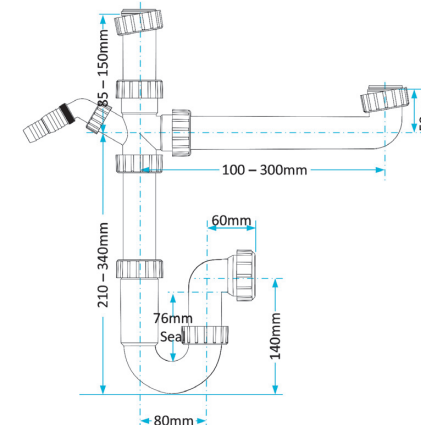

Product Code WTS4038
Description Swivel S Trap
Outlet 40mm Seal 38mm

Product Code WTS4076
Description Swivel S Trap
Outlet 40mm Seal 76mm

Other Traps

Product Code WTB4019
Description Shallow Bath Trap
Outlet 40mm Seal 19mm

Product Code WTS40
Description 50mm Shower Trap
Outlet 40mm Seal 50mm

Product Code WTKT32CE
Description Straight Through Trap
Outlet 32mm

Product Code WTPP01
Description Telescopic P Trap
Outlet Universal Seal 76mm

Product Code WTST01
Description Sink Trap (Single Nozzle)
Outlet 40mm Seal 76mm

Product Code WTST02
Description Sink Trap (Twin Nozzles)
Outlet 40mm Seal 76mm

Product Code WTBH01
Description Bowl & Half Sink Trap
Outlet 40mm Seal 76mm

Telescopic Bottle Traps

Product Code WTBT3276
Description Telescopic Bottle Trap
Outlet 32mm Seal 76mm

Product Code WTBT4076
Description Telescopic Bottle Trap
Outlet 40mm Seal 76mm

Product Code WTBT76
Description Telescopic Bottle Trap
Outlet Universal Seal 76mm