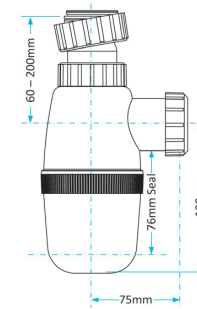

Product Code WTS40
Description 50mm Shower Trap
Outlet 40mm Seal 50mm

Product Code WTKT32CE
Description Straight Through Trap
Outlet 32mm

Product Code WTPP01
Description Telescopic P Trap
Outlet Universal Seal 76mm

Product Code WTST01
Description Sink Trap (Single Nozzle)
Outlet 40mm Seal 76mm

Product Code WTST02
Description Sink Trap (Twin Nozzles)
Outlet 40mm Seal 76mm

Product Code WTBH01
Description Bowl & Half Sink Trap
Outlet 40mm Seal 76mm

Telescopic Bottle Traps

Product Code WTBT3276
Description Telescopic Bottle Trap
Outlet 32mm Seal 76mm

Product Code WTBT4076
Description Telescopic Bottle Trap
Outlet 40mm Seal 76mm

Product Code WTBT76
Description Telescopic Bottle Trap
Outlet Universal Seal 76mm