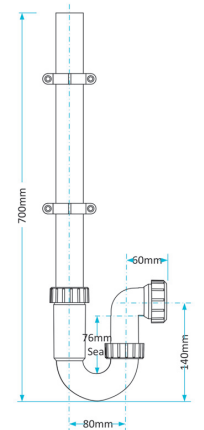

Product Code WTS40
Description 50mm Shower Trap
Outlet 40mm Seal 50mm

Product Code WTKT32CE
Description Straight Through Trap
Outlet 32mm

Product Code WTPP01
Description Telescopic P Trap
Outlet Universal Seal 76mm

Product Code WTST01
Description Sink Trap (Single Nozzle)
Outlet 40mm Seal 76mm

Product Code WTST02
Description Sink Trap (Twin Nozzles)
Outlet 40mm Seal 76mm

Product Code WTBH01
Description Bowl & Half Sink Trap
Outlet 40mm Seal 76mm

Telescopic Bottle Traps

Product Code WTBT3276
Description Telescopic Bottle Trap
Outlet 32mm Seal 76mm

Product Code WTBT4076
Description Telescopic Bottle Trap
Outlet 40mm Seal 76mm

Product Code WTBT76
Description Telescopic Bottle Trap
Outlet Universal Seal 76mm

Product Code WTWM01
Description Washing Machine Standpipe Trap
Outlet 40mm Seal 76mm

Please note: Save this instruction sheet for future reference **IMPORTANT: DO NOT** use plumber's putty to seal this fitting