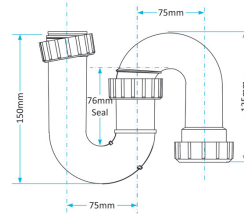

Product Code WTP3238
Description Swivel P Trap
Outlet 32mm Seal 38mm

Product Code WTP3276
Description Swivel P Trap
Outlet 32mm Seal 76mm

Product Code WTP4038
Description Swivel P Trap
Outlet 40mm Seal 38mm

Product Code WTP4076
Description Swivel P Trap
Outlet 40mm Seal 76mm

Swivel S Traps

Product Code WTS3238
Description Swivel S Trap
Outlet 32mm Seal 38mm

Product Code WTS3276
Description Swivel S Trap
Outlet 32mm Seal 76mm

Product Code WTS4038
Description Swivel S Trap
Outlet 40mm Seal 38mm

Product Code WTS4076
Description Swivel S Trap
Outlet 40mm Seal 76mm

Other Traps

Product Code WTB4019
Description Shallow Bath Trap
Outlet 40mm Seal 19mm

Product Code WTSH40
Description 50mm Shower Trap
Outlet 40mm Seal 50mm

Product Code WTKT32CE
Description Straight Through Trap
Outlet 32mm

Product Code WTPP01
Description Telescopic P Trap
Outlet Universal Seal 76mm