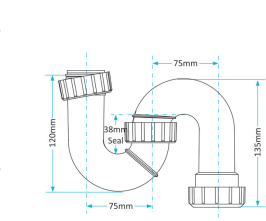

Product Code WTP3238
Description Swivel P Trap
Outlet 32mm Seal 38mm

Product Code WTP3276
Description Swivel P Trap
Outlet 32mm Seal 76mm

Product Code WTP4038
Description Swivel P Trap
Outlet 40mm Seal 38mm

Product Code WTP4076
Description Swivel P Trap
Outlet 40mm Seal 76mm

Swivel S Traps

Product Code WTS3238
Description Swivel S Trap
Outlet 32mm Seal 38mm

Product Code WTS3276
Description Swivel S Trap
Outlet 32mm Seal 76mm

Product Code WTS4038
Description Swivel S Trap
Outlet 40mm Seal 38mm

Product Code WTS4076
Description Swivel S Trap
Outlet 40mm Seal 76mm

Other Traps

Product Code WTB4019
Description Shallow Bath Trap
Outlet 40mm Seal 19mm

Product Code WTSH40
Description 50mm Shower Trap
Outlet 40mm Seal 50mm

Product Code WTKT32CE
Description Straight Through Trap
Outlet 32mm

Product Code WTPP01
Description Telescopic P Trap
Outlet Universal Seal 76mm