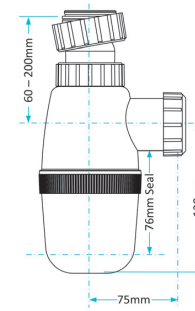

Product Code WTSH40
Description 50mm Shower Trap
Outlet 40mm Seal 50mm

Product Code WTKT32CE
Description Straight Through Trap
Outlet 32mm

Product Code WTPP01
Description Telescopic P Trap
Outlet Universal Seal 76mm

Product Code WTST01
Description Sink Trap (Single Nozzle)
Outlet 40mm Seal 76mm

Product Code WTST02
Description Sink Trap (Twin Nozzles)
Outlet 40mm Seal 76mm

Product Code WTBNH01
Description Bowl & Half Sink Trap
Outlet 40mm Seal 76mm

Product Code WTWM01
Description Washing Machine Standpipe Trap
Outlet 40mm Seal 76mm

Telescopic Bottle Traps

Product Code WTBT3276
Description Telescopic Bottle Trap
Outlet 32mm Seal 76mm

Product Code WTBT4076
Description Telescopic Bottle Trap
Outlet 40mm Seal 76mm