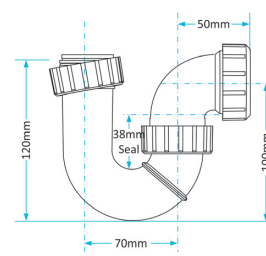

Product Code WTP3238
Description Swivel P Trap
Outlet 32mm Seal 38mm

Product Code WTP3276
Description Swivel P Trap
Outlet 32mm Seal 76mm

Product Code WTP4038
Description Swivel P Trap
Outlet 40mm Seal 38mm

Product Code WTP4076
Description Swivel P Trap
Outlet 40mm Seal 76mm

Swivel S Traps

Product Code WTS3238
Description Swivel S Trap
Outlet 32mm Seal 38mm

Product Code WTS3276
Description Swivel S Trap
Outlet 32mm Seal 76mm

Product Code WTSH40
Description 50mm Shower Trap
Outlet 40mm Seal 50mm

Product Code WTKT32CE
Description Straight Through Trap
Outlet 32mm

Product Code WTPP01
Description Telescopic P Trap
Outlet Universal Seal 76mm

Product Code WTST01
Description Sink Trap (Single Nozzle)
Outlet 40mm Seal 76mm

Product Code WTST02
Description Sink Trap (Twin Nozzles)
Outlet 40mm Seal 76mm

Product Code WTBNH01
Description Bowl & Half Sink Trap
Outlet 40mm Seal 76mm