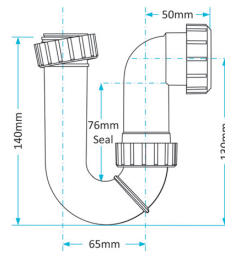

Product Code WTP3238
Description Swivel P Trap
Outlet 32mm Seal 38mm

Product Code WTP3276
Description Swivel P Trap
Outlet 32mm Seal 76mm

Product Code WTP4038
Description Swivel P Trap
Outlet 40mm Seal 38mm

Product Code WTP4076
Description Swivel P Trap
Outlet 40mm Seal 76mm

Swivel S Traps

Product Code WTS3238
Description Swivel S Trap
Outlet 32mm Seal 38mm

Product Code WTS3276
Description Swivel S Trap
Outlet 32mm Seal 76mm

Product Code WTSH40
Description 50mm Shower Trap
Outlet 40mm Seal 50mm

Product Code WTKT32CE
Description Straight Through Trap
Outlet 32mm

Product Code WTPP01
Description Telescopic P Trap
Outlet Universal Seal 76mm

Product Code WTST01
Description Sink Trap (Single Nozzle)
Outlet 40mm Seal 76mm

Product Code WTST02
Description Sink Trap (Twin Nozzles)
Outlet 40mm Seal 76mm

Product Code WTBNH01
Description Bowl & Half Sink Trap
Outlet 40mm Seal 76mm