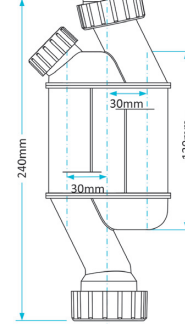

Product Code WTP4076
Description Swivel P Trap
Outlet 40mm Seal 76mm

Swivel S Traps

Product Code WTS3238
Description Swivel S Trap
Outlet 32mm Seal 38mm

Product Code WTS3276
Description Swivel S Trap
Outlet 32mm Seal 76mm

Product Code WTS4038
Description Swivel S Trap
Outlet 40mm Seal 38mm

Product Code WTS4076
Description Swivel S Trap
Outlet 40mm Seal 76mm

Other Traps

Product Code WTB4019
Description Shallow Bath Trap
Outlet 40mm Seal 19mm

Product Code WTSH40
Description 50mm Shower Trap
Outlet 40mm Seal 50mm

Product Code WTKT32CE
Description Straight Through Trap
Outlet 32mm

Product Code WTPP01
Description Telescopic P Trap
Outlet Universal Seal 76mm

Product Code WTST01
Description Sink Trap (Single Nozzle)
Outlet 40mm Seal 76mm

Product Code WTST02
Description Sink Trap (Twin Nozzles)
Outlet 40mm Seal 76mm

Product Code WTBNH01
Description Bowl & Half Sink Trap
Outlet 40mm Seal 76mm