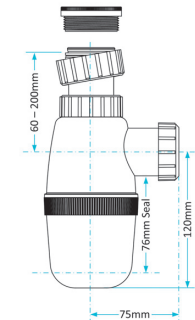

Product Code WTSH40
Description 50mm Shower Trap
Outlet 40mm Seal 50mm

Product Code WTKT32CE
Description Straight Through Trap
Outlet 32mm

Product Code WTPP01
Description Telescopic P Trap
Outlet Universal Seal 76mm

Product Code WTST01
Description Sink Trap (Single Nozzle)
Outlet 40mm Seal 76mm

Product Code WTST02
Description Sink Trap (Twin Nozzles)
Outlet 40mm Seal 76mm

Product Code WTBNH01
Description Bowl & Half Sink Trap
Outlet 40mm Seal 76mm

Product Code WTWM01
Description Washing Machine Standpipe Trap
Outlet 40mm Seal 76mm

Telescopic Bottle Traps

Product Code WTBT3276
Description Telescopic Bottle Trap
Outlet 32mm Seal 76mm

Product Code WTBT4076
Description Telescopic Bottle Trap
Outlet 40mm Seal 76mm

Product Code WTBT76
Description Telescopic Bottle Trap
Outlet Universal Seal 76mm