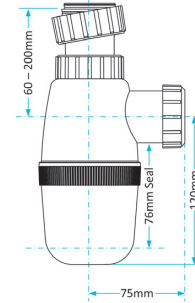

Product Code WTSH40
Description 50mm Shower Trap
Outlet 40mm Seal 50mm

Product Code WTKT32CE
Description Straight Through Trap
Outlet 32mm

Product Code WTPP01
Description Telescopic P Trap
Outlet Universal Seal 76mm

Product Code WTST01
Description Sink Trap (Single Nozzle)
Outlet 40mm Seal 76mm

Product Code WTST02
Description Sink Trap (Twin Nozzles)
Outlet 40mm Seal 76mm

Product Code WTBNH01
Description Bowl & Half Sink Trap
Outlet 40mm Seal 76mm

Product Code WTWM01
Description Washing Machine Standpipe Trap
Outlet 40mm Seal 76mm

Telescopic Bottle Traps

Product Code WTBT3276
Description Telescopic Bottle Trap
Outlet 32mm Seal 76mm

Product Code WTBT4076
Description Telescopic Bottle Trap
Outlet 40mm Seal 76mm

Product Code WTBT76
Description Telescopic Bottle Trap
Outlet Universal Seal 76mm