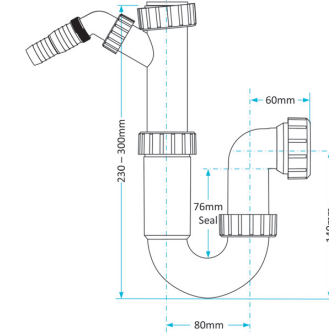

Product Code WTP4076
Description Swivel P Trap
Outlet 40mm Seal 76mm

Swivel S Traps

Product Code WTS3238
Description Swivel S Trap
Outlet 32mm Seal 38mm

Product Code WTS3276
Description Swivel S Trap
Outlet 32mm Seal 76mm

Product Code WTS4038
Description Swivel S Trap
Outlet 40mm Seal 38mm

Product Code WTS4076
Description Swivel S Trap
Outlet 40mm Seal 76mm

Other Traps

Product Code WTB4019
Description Shallow Bath Trap
Outlet 40mm Seal 19mm

Product Code WTSH40
Description 50mm Shower Trap
Outlet 40mm Seal 50mm

Product Code WTKT32CE
Description Straight Through Trap
Outlet 32mm

Product Code WTPP01
Description Telescopic P Trap
Outlet Universal Seal 76mm

Product Code WTST01
Description Sink Trap (Single Nozzle)
Outlet 40mm Seal 76mm

Product Code WTST02
Description Sink Trap (Twin Nozzles)
Outlet 40mm Seal 76mm

Product Code WTBNH01
Description Bowl & Half Sink Trap
Outlet 40mm Seal 76mm