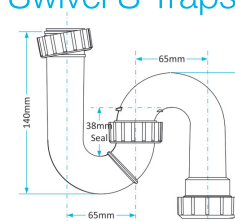

Product Code WTP3238
Description Swivel P Trap
Outlet 32mm Seal 38mm

Product Code WTP3276
Description Swivel P Trap
Outlet 32mm Seal 76mm

Product Code WTP4038
Description Swivel P Trap
Outlet 40mm Seal 38mm

Product Code WTP4076
Description Swivel P Trap
Outlet 40mm Seal 76mm

Swivel S Traps

Product Code WTS3238
Description Swivel S Trap
Outlet 32mm Seal 38mm

Product Code WTS3276
Description Swivel S Trap
Outlet 32mm Seal 76mm

Product Code WTS4038
Description Swivel S Trap
Outlet 40mm Seal 38mm

Product Code WTS4076
Description Swivel S Trap
Outlet 40mm Seal 76mm

Other Traps

Product Code WTB4019
Description Shallow Bath Trap
Outlet 40mm Seal 19mm

Product Code WTSH40
Description 50mm Shower Trap
Outlet 40mm Seal 50mm

Product Code WTKT32CE
Description Straight Through Trap
Outlet 32mm

Product Code WTPP01
Description Telescopic P Trap
Outlet Universal Seal 76mm