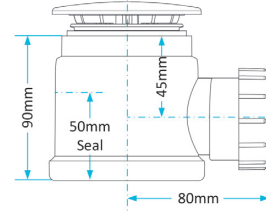

Product Code WTP4076
Description Swivel P Trap
Outlet 40mm Seal 76mm

Swivel S Traps

Product Code WTS3238
Description Swivel S Trap
Outlet 32mm Seal 38mm

Product Code WTS3276
Description Swivel S Trap
Outlet 32mm Seal 76mm

Product Code WTS4038
Description Swivel S Trap
Outlet 40mm Seal 38mm

Product Code WTS4076
Description Swivel S Trap
Outlet 40mm Seal 76mm

Other Traps

Product Code WTB4019
Description Shallow Bath Trap
Outlet 40mm Seal 19mm

Product Code WTSH40
Description 50mm Shower Trap
Outlet 40mm Seal 50mm

Product Code WTKT32CE
Description Straight Through Trap
Outlet 32mm

Product Code WTPP01
Description Telescopic P Trap
Outlet Universal Seal 76mm

Product Code WTST01
Description Sink Trap (Single Nozzle)
Outlet 40mm Seal 76mm

Product Code WTST02
Description Sink Trap (Twin Nozzles)
Outlet 40mm Seal 76mm

Product Code WTBNH01
Description Bowl & Half Sink Trap
Outlet 40mm Seal 76mm