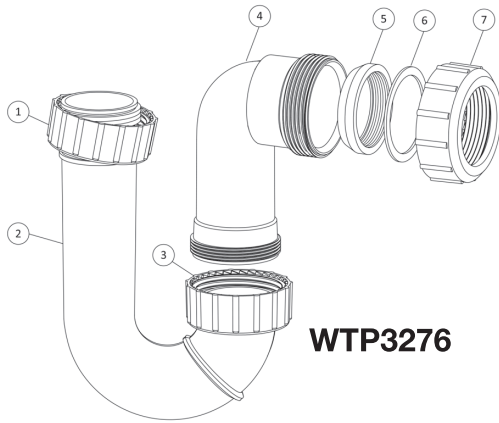

easi-flo

Swivel P Trap

WARNING

We accept no liability for products fitted incorrectly, and where the correct testing procedures have not been used, resulting in the escape of water.

WTP3276

1. BSP Nut
2. Trap Body
3. Locking Nut
4. Swivel Top
5. Rubber Washer
6. Plastic Washer
7. Outlet Nut

Product Code WTP3238
Description Swivel P Trap
Outlet 32mm Seal 38mm

Product Code WTP3276
Description Swivel P Trap
Outlet 32mm Seal 76mm

Product Code WTP4038
Description Swivel P Trap
Outlet 40mm Seal 38mm

Product Code WTST01
Description Sink Trap (Single Nozzle)
Outlet 40mm Seal 76mm

Product Code WTST02
Description Sink Trap (Twin Nozzles)
Outlet 40mm Seal 76mm

Product Code WTBNH01
Description Bowl & Half Sink Trap
Outlet 40mm Seal 76mm

Product Code WTBT76
Description Telescopic Bottle Trap
Outlet Universal Seal 76mm