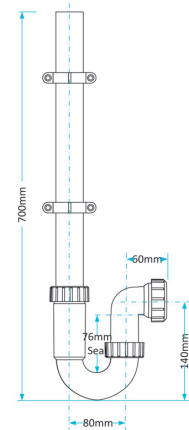

Product Code WTP4076
Description Swivel P Trap
Outlet 40mm Seal 76mm

Swivel S Traps

Product Code WTS3238
Description Swivel S Trap
Outlet 32mm Seal 38mm

Product Code WTS3276
Description Swivel S Trap
Outlet 32mm Seal 76mm

Product Code WTS4038
Description Swivel S Trap
Outlet 40mm Seal 38mm

Product Code WTS4076
Description Swivel S Trap
Outlet 40mm Seal 76mm

Other Traps

Product Code WTB4019
Description Shallow Bath Trap
Outlet 40mm Seal 19mm

Product Code WTSH40
Description 50mm Shower Trap
Outlet 40mm Seal 50mm

Product Code WTKT32CE
Description Straight Through Trap
Outlet 32mm

Product Code WTPP01
Description Telescopic P Trap
Outlet Universal Seal 76mm

Product Code WTST01
Description Sink Trap (Single Nozzle)
Outlet 40mm Seal 76mm

Product Code WTST02
Description Sink Trap (Twin Nozzles)
Outlet 40mm Seal 76mm

Product Code WTBNH01
Description Bowl & Half Sink Trap
Outlet 40mm Seal 76mm