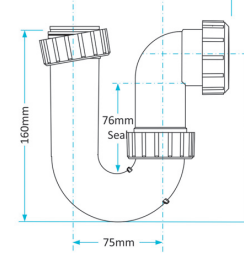

Product Code WTP3238
Description Swivel P Trap
Outlet 32mm Seal 38mm

Product Code WTP3276
Description Swivel P Trap
Outlet 32mm Seal 76mm

Product Code WTP4038
Description Swivel P Trap
Outlet 40mm Seal 38mm

Product Code WTP4076
Description Swivel P Trap
Outlet 40mm Seal 76mm

Swivel S Traps

Product Code WTS3238
Description Swivel S Trap
Outlet 32mm Seal 38mm

Product Code WTS3276
Description Swivel S Trap
Outlet 32mm Seal 76mm

Product Code WTSH40
Description 50mm Shower Trap
Outlet 40mm Seal 50mm

Product Code WTKT32CE
Description Straight Through Trap
Outlet 32mm

Product Code WTPP01
Description Telescopic P Trap
Outlet Universal Seal 76mm

Product Code WTST01
Description Sink Trap (Single Nozzle)
Outlet 40mm Seal 76mm

Product Code WTST02
Description Sink Trap (Twin Nozzles)
Outlet 40mm Seal 76mm

Product Code WTBNH01
Description Bowl & Half Sink Trap
Outlet 40mm Seal 76mm