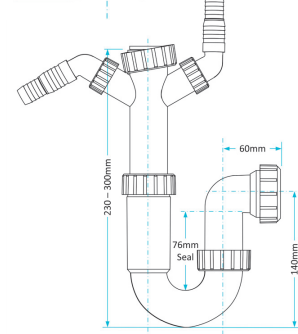

Product Code WTP3238
Description Swivel P Trap
Outlet 32mm Seal 38mm

Product Code WTP3276
Description Swivel P Trap
Outlet 32mm Seal 76mm

Product Code WTP4038
Description Swivel P Trap
Outlet 40mm Seal 38mm

Product Code WTS4038
Description Swivel S Trap
Outlet 40mm Seal 38mm

Product Code WTS4076
Description Swivel S Trap
Outlet 40mm Seal 76mm

Other Traps

Product Code WTB4019
Description Shallow Bath Trap
Outlet 40mm Seal 19mm

Product Code WTSH40
Description 50mm Shower Trap
Outlet 40mm Seal 50mm

Product Code WTKT32CE
Description Straight Through Trap
Outlet 32mm

Product Code WTPP01
Description Telescopic P Trap
Outlet Universal Seal 76mm

Product Code WTST01
Description Sink Trap (Single Nozzle)
Outlet 40mm Seal 76mm

Product Code WTST02
Description Sink Trap (Twin Nozzles)
Outlet 40mm Seal 76mm

Product Code WTBNH01
Description Bowl & Half Sink Trap
Outlet 40mm Seal 76mm