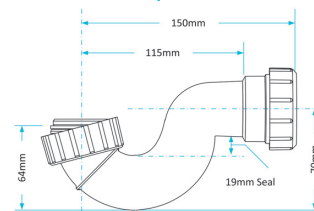

Product Code WTP3238
Description Swivel P Trap
Outlet 32mm Seal 38mm

Product Code WTP3276
Description Swivel P Trap
Outlet 32mm Seal 76mm

Product Code WTP4038
Description Swivel P Trap
Outlet 40mm Seal 38mm

Product Code WTP4076
Description Swivel P Trap
Outlet 40mm Seal 76mm

Swivel S Traps

Product Code WTS3238
Description Swivel S Trap
Outlet 32mm Seal 38mm

Product Code WTS3276
Description Swivel S Trap
Outlet 32mm Seal 76mm

Product Code WTS4038
Description Swivel S Trap
Outlet 40mm Seal 38mm

Product Code WTS4076
Description Swivel S Trap
Outlet 40mm Seal 76mm

Other Traps

Product Code WTB4019
Description Shallow Bath Trap
Outlet 40mm Seal 19mm

Product Code WTSH40
Description 50mm Shower Trap
Outlet 40mm Seal 50mm

Product Code WTKT32CE
Description Straight Through Trap
Outlet 32mm

Product Code WTPP01
Description Telescopic P Trap
Outlet Universal Seal 76mm