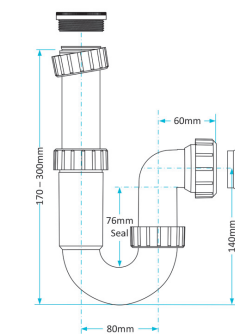

Product Code WTP4076
Description Swivel P Trap
Outlet 40mm Seal 76mm

Swivel S Traps

Product Code WTS3238
Description Swivel S Trap
Outlet 32mm Seal 38mm

Product Code WTS3276
Description Swivel S Trap
Outlet 32mm Seal 76mm

Product Code WTS4038
Description Swivel S Trap
Outlet 40mm Seal 38mm

Product Code WTS4076
Description Swivel S Trap
Outlet 40mm Seal 76mm

Other Traps

Product Code WTB4019
Description Shallow Bath Trap
Outlet 40mm Seal 19mm

Product Code WTSH40
Description 50mm Shower Trap
Outlet 40mm Seal 50mm

Product Code WTKT32CE
Description Straight Through Trap
Outlet 32mm

Product Code WTPP01
Description Telescopic P Trap
Outlet Universal Seal 76mm

Product Code WTST01
Description Sink Trap (Single Nozzle)
Outlet 40mm Seal 76mm

Product Code WTST02
Description Sink Trap (Twin Nozzles)
Outlet 40mm Seal 76mm

Product Code WTBNH01
Description Bowl & Half Sink Trap
Outlet 40mm Seal 76mm