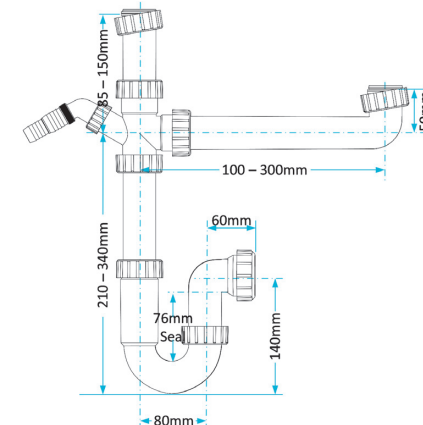

Product Code WTP4076
Description Swivel P Trap
Outlet 40mm Seal 76mm

Swivel S Traps

Product Code WTS3238
Description Swivel S Trap
Outlet 32mm Seal 38mm

Product Code WTS3276
Description Swivel S Trap
Outlet 32mm Seal 76mm

Product Code WTS4038
Description Swivel S Trap
Outlet 40mm Seal 38mm

Product Code WTS4076
Description Swivel S Trap
Outlet 40mm Seal 76mm

Other Traps

Product Code WTB4019
Description Shallow Bath Trap
Outlet 40mm Seal 19mm

Product Code WTSH40
Description 50mm Shower Trap
Outlet 40mm Seal 50mm

Product Code WTKT32CE
Description Straight Through Trap
Outlet 32mm

Product Code WTPP01
Description Telescopic P Trap
Outlet Universal Seal 76mm

Product Code WTST01
Description Sink Trap (Single Nozzle)
Outlet 40mm Seal 76mm

Product Code WTST02
Description Sink Trap (Twin Nozzles)
Outlet 40mm Seal 76mm

Product Code WTBNH01
Description Bowl & Half Sink Trap
Outlet 40mm Seal 76mm