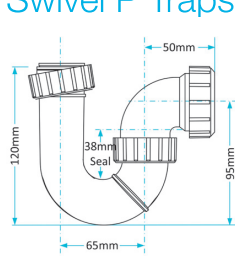

Product Code WTP3238
Description Swivel P Trap
Outlet 32mm Seal 38mm

Product Code WTP3276
Description Swivel P Trap
Outlet 32mm Seal 76mm

Product Code WTP4038
Description Swivel P Trap
Outlet 40mm Seal 38mm

Product Code WTP4076
Description Swivel P Trap
Outlet 40mm Seal 76mm

Swivel S Traps

Product Code WTS3238
Description Swivel S Trap
Outlet 32mm Seal 38mm

Product Code WTS3276
Description Swivel S Trap
Outlet 32mm Seal 76mm

Product Code WTSH40
Description 50mm Shower Trap
Outlet 40mm Seal 50mm

Product Code WTKT32CE
Description Straight Through Trap
Outlet 32mm

Product Code WTPP01
Description Telescopic P Trap
Outlet Universal Seal 76mm

Product Code WTST01
Description Sink Trap (Single Nozzle)
Outlet 40mm Seal 76mm

Product Code WTST02
Description Sink Trap (Twin Nozzles)
Outlet 40mm Seal 76mm

Product Code WTBNH01
Description Bowl & Half Sink Trap
Outlet 40mm Seal 76mm