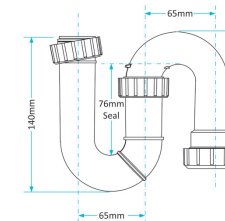

Product Code WTP3238
Description Swivel P Trap
Outlet 32mm Seal 38mm

Product Code WTP3276
Description Swivel P Trap
Outlet 32mm Seal 76mm

Product Code WTP4038
Description Swivel P Trap
Outlet 40mm Seal 38mm

Product Code WTP4076
Description Swivel P Trap
Outlet 40mm Seal 76mm

Swivel S Traps

Product Code WTS3238
Description Swivel S Trap
Outlet 32mm Seal 38mm

Product Code WTS3276
Description Swivel S Trap
Outlet 32mm Seal 76mm

Product Code WTS4038
Description Swivel S Trap
Outlet 40mm Seal 38mm

Product Code WTS4076
Description Swivel S Trap
Outlet 40mm Seal 76mm

Other Traps

Product Code WTB4019
Description Shallow Bath Trap
Outlet 40mm Seal 19mm

Product Code WTST01
Description Sink Trap (Single Nozzle)
Outlet 40mm Seal 76mm

Product Code WTST02
Description Sink Trap (Twin Nozzles)
Outlet 40mm Seal 76mm

Product Code WTBNH01
Description Bowl & Half Sink Trap
Outlet 40mm Seal 76mm