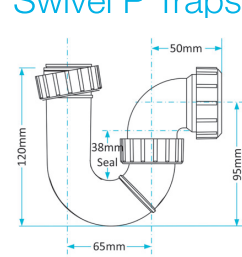

Product Code WTP3238
Description Swivel P Trap
Outlet 32mm Seal 38mm

Product Code WTP3276
Description Swivel P Trap
Outlet 32mm Seal 76mm

Product Code WTP4038
Description Swivel P Trap
Outlet 40mm Seal 38mm

Product Code WTP4076
Description Swivel P Trap
Outlet 40mm Seal 76mm

Swivel S Traps

Product Code WTS3238
Description Swivel S Trap
Outlet 32mm Seal 38mm

Product Code WTS3276
Description Swivel S Trap
Outlet 32mm Seal 76mm

Product Code WTST01
Description Sink Trap (Single Nozzle)
Outlet 40mm Seal 76mm

Product Code WTST02
Description Sink Trap (Twin Nozzles)
Outlet 40mm Seal 76mm

Product Code WTBNH01
Description Bowl & Half Sink Kit
Outlet 40mm Seal 76mm