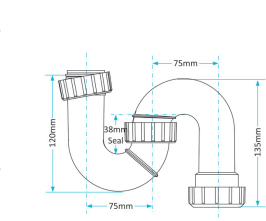

Product Code WTP3238
Description Swivel P Trap
Outlet 32mm Seal 38mm

Product Code WTP3276
Description Swivel P Trap
Outlet 32mm Seal 76mm

Product Code WTP4038
Description Swivel P Trap
Outlet 40mm Seal 38mm

Product Code WTP4076
Description Swivel P Trap
Outlet 40mm Seal 76mm

Swivel S Traps

Product Code WTS3238
Description Swivel S Trap
Outlet 32mm Seal 38mm

Product Code WTS3276
Description Swivel S Trap
Outlet 32mm Seal 76mm

Product Code WTS4038
Description Swivel S Trap
Outlet 40mm Seal 38mm

Product Code WTS4076
Description Swivel S Trap
Outlet 40mm Seal 76mm

Other Traps

Product Code WTB4019
Description Shallow Bath Trap
Outlet 40mm Seal 19mm

Product Code WTS40
Description 50mm Shower Trap
Outlet 40mm Seal 50mm

Product Code WTKT32CE
Description Straight Through Trap
Outlet 32mm

Product Code WTPP01
Description Telescopic P Trap
Outlet Universal Seal 76mm