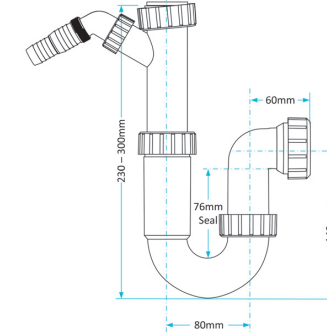

Product Code WTP4076
Description Swivel P Trap
Outlet 40mm Seal 76mm

Swivel S Traps

Product Code WTS3238
Description Swivel S Trap
Outlet 32mm Seal 38mm

Product Code WTS3276
Description Swivel S Trap
Outlet 32mm Seal 76mm

Product Code WTS4038
Description Swivel S Trap
Outlet 40mm Seal 38mm

Product Code WTS4076
Description Swivel S Trap
Outlet 40mm Seal 76mm

Other Traps

Product Code WTB4019
Description Shallow Bath Trap
Outlet 40mm Seal 19mm

Product Code WTS40
Description 50mm Shower Trap
Outlet 40mm Seal 50mm

Product Code WTKT32CE
Description Straight Through Trap
Outlet 32mm

Product Code WTPP01
Description Telescopic P Trap
Outlet Universal Seal 76mm

Product Code WTST01
Description Sink Trap (Single Nozzle)
Outlet 40mm Seal 76mm

Product Code WTST02
Description Sink Trap (Twin Nozzles)
Outlet 40mm Seal 76mm

Product Code WTBNH01
Description Bowl & Half Sink Kit
Outlet 40mm Seal 76mm