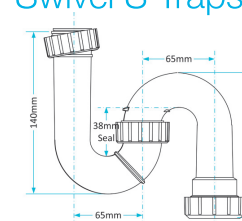

Product Code WTP3238
Description Swivel P Trap
Outlet 32mm Seal 38mm

Product Code WTP3276
Description Swivel P Trap
Outlet 32mm Seal 76mm

Product Code WTP4038
Description Swivel P Trap
Outlet 40mm Seal 38mm

Product Code WTP4076
Description Swivel P Trap
Outlet 40mm Seal 76mm

Swivel S Traps

Product Code WTS3238
Description Swivel S Trap
Outlet 32mm Seal 38mm

Product Code WTS3276
Description Swivel S Trap
Outlet 32mm Seal 76mm

Product Code WTS4038
Description Swivel S Trap
Outlet 40mm Seal 38mm

Product Code WTS4076
Description Swivel S Trap
Outlet 40mm Seal 76mm

Other Traps

Product Code WTB4019
Description Shallow Bath Trap
Outlet 40mm Seal 19mm

Product Code WTS40
Description 50mm Shower Trap
Outlet 40mm Seal 50mm

Product Code WTKT32CE
Description Straight Through Trap
Outlet 32mm

Product Code WTPP01
Description Telescopic P Trap
Outlet Universal Seal 76mm