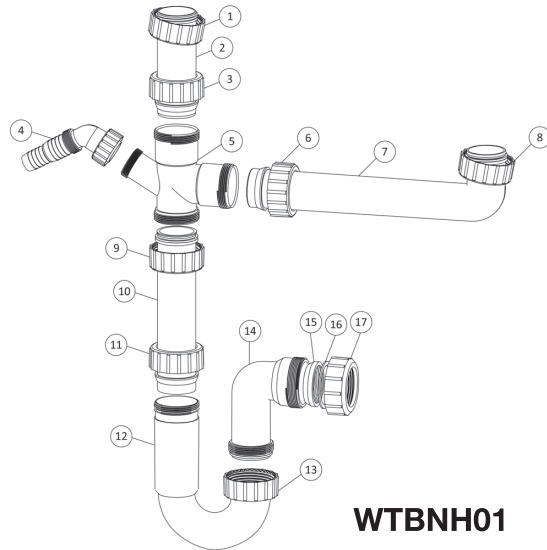

easi-flo

Bowl and Half Sink Kit

WARNING

We accept no liability for products fitted incorrectly, and where the correct testing procedures have not been used, resulting in the escape of water.

WTBNH01

- | | | |
|------------------------|---------------------|--------------------|
| 1. BSP Nut | 7. Linking Tube | 13. Locking Nut |
| 2. Top Adjustable Tube | 8. BSP Nut | 14. Swivel Top |
| 3. Locking Nut | 9. BSP Nut | 15. Rubber Washer |
| 4. Appliance Nozzle | 10. Adjustable Tube | 16. Plastic Washer |
| 5. Cross Section | 11. Locking Nut | 17. Outlet Nut |
| 6. Locking Nut | 12. Trap Body | |

Product Code WTP3238
Description Swivel P Trap
Outlet 32mm Seal 38mm

Product Code WTP3276
Description Swivel P Trap
Outlet 32mm Seal 76mm

Product Code WTP4038
Description Swivel P Trap
Outlet 40mm Seal 38mm

Product Code WTS40
Description 50mm Shower Trap
Outlet 40mm Seal 50mm

Product Code WTKT32CE
Description Straight Through Trap
Outlet 32mm

Product Code WTPP01
Description Telescopic P Trap
Outlet Universal Seal 76mm

Product Code WTWM01
Description Washing Machine Standpipe Trap
Outlet 40mm Seal 76mm