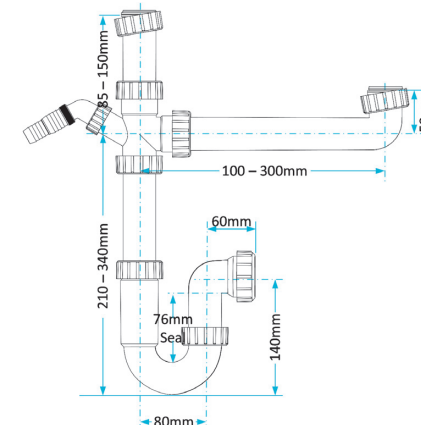

Product Code WTS4038
Description Swivel S Trap
Outlet 40mm Seal 38mm

Product Code WTS4076
Description Swivel S Trap
Outlet 40mm Seal 76mm

Other Traps

Product Code WTB4019
Description Shallow Bath Trap
Outlet 40mm Seal 19mm

Product Code WTS40
Description 50mm Shower Trap
Outlet 40mm Seal 50mm

Product Code WTKT32CE
Description Straight Through Trap
Outlet 32mm

Product Code WTPP01
Description Telescopic P Trap
Outlet Universal Seal 76mm

Product Code WTST01
Description Sink Trap (Single Nozzle)
Outlet 40mm Seal 76mm

Product Code WTST02
Description Sink Trap (Twin Nozzles)
Outlet 40mm Seal 76mm

Product Code WTBNH01
Description Bowl & Half Sink Kit
Outlet 40mm Seal 76mm

Telescopic Bottle Traps

Product Code WTBT3276
Description Telescopic Bottle Trap
Outlet 32mm Seal 76mm

Product Code WTBT4076
Description Telescopic Bottle Trap
Outlet 40mm Seal 76mm

Product Code WTBT76
Description Telescopic Bottle Trap
Outlet Universal Seal 76mm