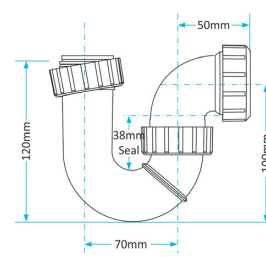

Product Code WTP3238
Description Swivel P Trap
Outlet 32mm Seal 38mm

Product Code WTP3276
Description Swivel P Trap
Outlet 32mm Seal 76mm

Product Code WTP4038
Description Swivel P Trap
Outlet 40mm Seal 38mm

Product Code WTP4076
Description Swivel P Trap
Outlet 40mm Seal 76mm

Swivel S Traps

Product Code WTS3238
Description Swivel S Trap
Outlet 32mm Seal 38mm

Product Code WTS3276
Description Swivel S Trap
Outlet 32mm Seal 76mm

Product Code WTS40
Description 50mm Shower Trap
Outlet 40mm Seal 50mm

Product Code WTKT32CE
Description Straight Through Trap
Outlet 32mm

Product Code WTPP01
Description Telescopic P Trap
Outlet Universal Seal 76mm

Product Code WTST01
Description Sink Trap (Single Nozzle)
Outlet 40mm Seal 76mm

Product Code WTST02
Description Sink Trap (Twin Nozzles)
Outlet 40mm Seal 76mm

Product Code WTBNH01
Description Bowl & Half Sink Kit
Outlet 40mm Seal 76mm