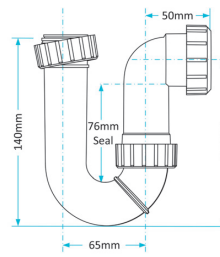

Product Code WTP3238
Description Swivel P Trap
Outlet 32mm Seal 38mm

Product Code WTP3276
Description Swivel P Trap
Outlet 32mm Seal 76mm

Product Code WTP4038
Description Swivel P Trap
Outlet 40mm Seal 38mm

Product Code WTP4076
Description Swivel P Trap
Outlet 40mm Seal 76mm

Swivel S Traps

Product Code WTS3238
Description Swivel S Trap
Outlet 32mm Seal 38mm

Product Code WTS3276
Description Swivel S Trap
Outlet 32mm Seal 76mm

Product Code WTS40
Description 50mm Shower Trap
Outlet 40mm Seal 50mm

Product Code WTKT32CE
Description Straight Through Trap
Outlet 32mm

Product Code WTPP01
Description Telescopic P Trap
Outlet Universal Seal 76mm

Product Code WTST01
Description Sink Trap (Single Nozzle)
Outlet 40mm Seal 76mm

Product Code WTST02
Description Sink Trap (Twin Nozzles)
Outlet 40mm Seal 76mm

Product Code WTBNH01
Description Bowl & Half Sink Kit
Outlet 40mm Seal 76mm