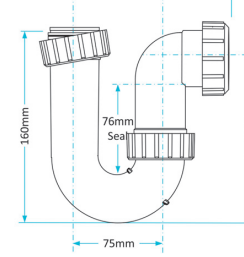

Product Code WTP3238
Description Swivel P Trap
Outlet 32mm Seal 38mm

Product Code WTP3276
Description Swivel P Trap
Outlet 32mm Seal 76mm

Product Code WTP4038
Description Swivel P Trap
Outlet 40mm Seal 38mm

Product Code WTP4076
Description Swivel P Trap
Outlet 40mm Seal 76mm

Swivel S Traps

Product Code WTS3238
Description Swivel S Trap
Outlet 32mm Seal 38mm

Product Code WTS3276
Description Swivel S Trap
Outlet 32mm Seal 76mm

Product Code WTS40
Description 50mm Shower Trap
Outlet 40mm Seal 50mm

Product Code WTKT32CE
Description Straight Through Trap
Outlet 32mm

Product Code WTPP01
Description Telescopic P Trap
Outlet Universal Seal 76mm

Product Code WTST01
Description Sink Trap (Single Nozzle)
Outlet 40mm Seal 76mm

Product Code WTST02
Description Sink Trap (Twin Nozzles)
Outlet 40mm Seal 76mm

Product Code WTBNH01
Description Bowl & Half Sink Kit
Outlet 40mm Seal 76mm