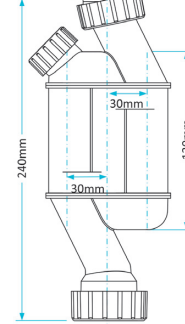

Product Code WTP4076
Description Swivel P Trap
Outlet 40mm Seal 76mm

Swivel S Traps

Product Code WTS3238
Description Swivel S Trap
Outlet 32mm Seal 38mm

Product Code WTS3276
Description Swivel S Trap
Outlet 32mm Seal 76mm

Product Code WTS4038
Description Swivel S Trap
Outlet 40mm Seal 38mm

Product Code WTS4076
Description Swivel S Trap
Outlet 40mm Seal 76mm

Other Traps

Product Code WTB4019
Description Shallow Bath Trap
Outlet 40mm Seal 19mm

Product Code WTS40
Description 50mm Shower Trap
Outlet 40mm Seal 50mm

Product Code WTKT32CE
Description Straight Through Trap
Outlet 32mm

Product Code WTPP01
Description Telescopic P Trap
Outlet Universal Seal 76mm

Product Code WTST01
Description Sink Trap (Single Nozzle)
Outlet 40mm Seal 76mm

Product Code WTST02
Description Sink Trap (Twin Nozzles)
Outlet 40mm Seal 76mm

Product Code WTBNH01
Description Bowl & Half Sink Kit
Outlet 40mm Seal 76mm