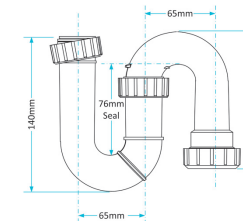

Product Code WTP3238
Description Swivel P Trap
Outlet 32mm Seal 38mm

Product Code WTP3276
Description Swivel P Trap
Outlet 32mm Seal 76mm

Product Code WTP4038
Description Swivel P Trap
Outlet 40mm Seal 38mm

Product Code WTP4076
Description Swivel P Trap
Outlet 40mm Seal 76mm

Swivel S Traps

Product Code WTS3238
Description Swivel S Trap
Outlet 32mm Seal 38mm

Product Code WTS3276
Description Swivel S Trap
Outlet 32mm Seal 76mm

Product Code WTS4038
Description Swivel S Trap
Outlet 40mm Seal 38mm

Product Code WTS4076
Description Swivel S Trap
Outlet 40mm Seal 76mm

Other Traps

Product Code WTB4019
Description Shallow Bath Trap
Outlet 40mm Seal 19mm

Product Code WTST01
Description Sink Trap (Single Nozzle)
Outlet 40mm Seal 76mm

Product Code WTST02
Description Sink Trap (Twin Nozzles)
Outlet 40mm Seal 76mm

Product Code WTBNH01
Description Bowl & Half Sink Kit
Outlet 40mm Seal 76mm