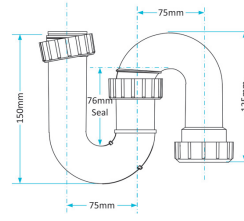

Product Code WTP3238
Description Swivel P Trap
Outlet 32mm Seal 38mm

Product Code WTP3276
Description Swivel P Trap
Outlet 32mm Seal 76mm

Product Code WTP4038
Description Swivel P Trap
Outlet 40mm Seal 38mm

Product Code WTP4076
Description Swivel P Trap
Outlet 40mm Seal 76mm

Swivel S Traps

Product Code WTS3238
Description Swivel S Trap
Outlet 32mm Seal 38mm

Product Code WTS3276
Description Swivel S Trap
Outlet 32mm Seal 76mm

Product Code WTS4038
Description Swivel S Trap
Outlet 40mm Seal 38mm

Product Code WTS4076
Description Swivel S Trap
Outlet 40mm Seal 76mm

Other Traps

Product Code WTB4019
Description Shallow Bath Trap
Outlet 40mm Seal 19mm

Product Code WTS40
Description 50mm Shower Trap
Outlet 40mm Seal 50mm

Product Code WTKT32CE
Description Straight Through Trap
Outlet 32mm

Product Code WTPP01
Description Telescopic P Trap
Outlet Universal Seal 76mm