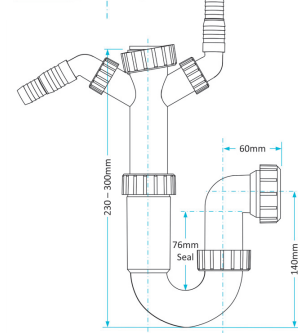

Product Code WTS4038
Description Swivel S Trap
Outlet 40mm Seal 38mm

Product Code WTS4076
Description Swivel S Trap
Outlet 40mm Seal 76mm

Other Traps

Product Code WTB4019
Description Shallow Bath Trap
Outlet 40mm Seal 19mm

Product Code WTS40
Description 50mm Shower Trap
Outlet 40mm Seal 50mm

Product Code WTKT32CE
Description Straight Through Trap
Outlet 32mm

Product Code WTPP01
Description Telescopic P Trap
Outlet Universal Seal 76mm

Product Code WTST01
Description Sink Trap (Single Nozzle)
Outlet 40mm Seal 76mm

Product Code WTST02
Description Sink Trap (Twin Nozzles)
Outlet 40mm Seal 76mm

Product Code WTBNH01
Description Bowl & Half Sink Kit
Outlet 40mm Seal 76mm

Telescopic Bottle Traps

Product Code WTBT3276
Description Telescopic Bottle Trap
Outlet 32mm Seal 76mm

Product Code WTBT4076
Description Telescopic Bottle Trap
Outlet 40mm Seal 76mm

Product Code WTBT76
Description Telescopic Bottle Trap
Outlet Universal Seal 76mm