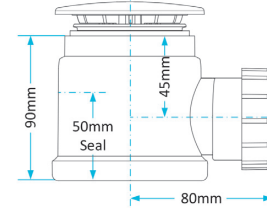

Product Code WTP4076
Description Swivel P Trap
Outlet 40mm Seal 76mm

Swivel S Traps

Product Code WTS3238
Description Swivel S Trap
Outlet 32mm Seal 38mm

Product Code WTS3276
Description Swivel S Trap
Outlet 32mm Seal 76mm

Product Code WTS4038
Description Swivel S Trap
Outlet 40mm Seal 38mm

Product Code WTS4076
Description Swivel S Trap
Outlet 40mm Seal 76mm

Other Traps

Product Code WTB4019
Description Shallow Bath Trap
Outlet 40mm Seal 19mm

Product Code WTS40
Description 50mm Shower Trap
Outlet 40mm Seal 50mm

Product Code WTKT32CE
Description Straight Through Trap
Outlet 32mm

Product Code WTPP01
Description Telescopic P Trap
Outlet Universal Seal 76mm

Product Code WTST01
Description Sink Trap (Single Nozzle)
Outlet 40mm Seal 76mm

Product Code WTST02
Description Sink Trap (Twin Nozzles)
Outlet 40mm Seal 76mm

Product Code WTBNH01
Description Bowl & Half Sink Kit
Outlet 40mm Seal 76mm