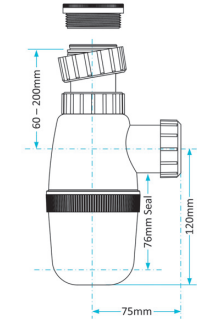

Product Code WTS4038
Description Swivel S Trap
Outlet 40mm Seal 38mm

Product Code WTS4076
Description Swivel S Trap
Outlet 40mm Seal 76mm

Other Traps

Product Code WTB4019
Description Shallow Bath Trap
Outlet 40mm Seal 19mm

Product Code WTS40
Description 50mm Shower Trap
Outlet 40mm Seal 50mm

Product Code WTKT32CE
Description Straight Through Trap
Outlet 32mm

Product Code WTPP01
Description Telescopic P Trap
Outlet Universal Seal 76mm

Product Code WTST01
Description Sink Trap (Single Nozzle)
Outlet 40mm Seal 76mm

Product Code WTST02
Description Sink Trap (Twin Nozzles)
Outlet 40mm Seal 76mm

Product Code WTBNH01
Description Bowl & Half Sink Kit
Outlet 40mm Seal 76mm

Telescopic Bottle Traps

Product Code WTBT3276
Description Telescopic Bottle Trap
Outlet 32mm Seal 76mm

Product Code WTBT4076
Description Telescopic Bottle Trap
Outlet 40mm Seal 76mm

Product Code WTBT76
Description Telescopic Bottle Trap
Outlet Universal Seal 76mm