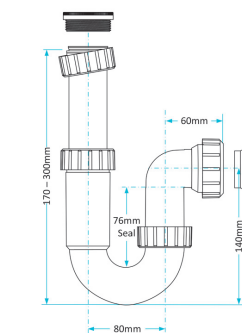

Product Code WTP4076
Description Swivel P Trap
Outlet 40mm Seal 76mm

Swivel S Traps

Product Code WTS3238
Description Swivel S Trap
Outlet 32mm Seal 38mm

Product Code WTS3276
Description Swivel S Trap
Outlet 32mm Seal 76mm

Product Code WTS4038
Description Swivel S Trap
Outlet 40mm Seal 38mm

Product Code WTS4076
Description Swivel S Trap
Outlet 40mm Seal 76mm

Other Traps

Product Code WTB4019
Description Shallow Bath Trap
Outlet 40mm Seal 19mm

Product Code WTS40
Description 50mm Shower Trap
Outlet 40mm Seal 50mm

Product Code WTKT32CE
Description Straight Through Trap
Outlet 32mm

Product Code WTPP01
Description Telescopic P Trap
Outlet Universal Seal 76mm

Product Code WTST01
Description Sink Trap (Single Nozzle)
Outlet 40mm Seal 76mm

Product Code WTST02
Description Sink Trap (Twin Nozzles)
Outlet 40mm Seal 76mm

Product Code WTBNH01
Description Bowl & Half Sink Kit
Outlet 40mm Seal 76mm