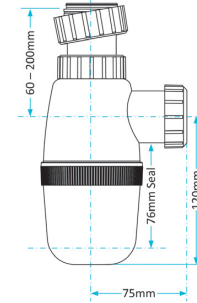

Product Code WTS40
Description 50mm Shower Trap
Outlet 40mm Seal 50mm

Product Code WTKT32CE
Description Straight Through Trap
Outlet 32mm

Product Code WTPP01
Description Telescopic P Trap
Outlet Universal Seal 76mm

Product Code WTST01
Description Sink Trap (Single Nozzle)
Outlet 40mm Seal 76mm

Product Code WTST02
Description Sink Trap (Twin Nozzles)
Outlet 40mm Seal 76mm

Product Code WTBNH01
Description Bowl & Half Sink Kit
Outlet 40mm Seal 76mm

Telescopic Bottle Traps

Product Code WTBT3276
Description Telescopic Bottle Trap
Outlet 32mm Seal 76mm

Product Code WTBT4076
Description Telescopic Bottle Trap
Outlet 40mm Seal 76mm

Product Code WTBT76
Description Telescopic Bottle Trap
Outlet Universal Seal 76mm