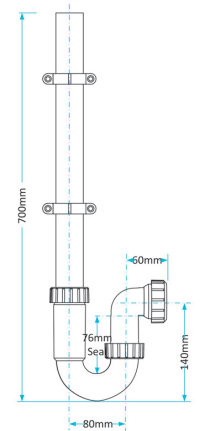

Product Code WTS4038
Description Swivel S Trap
Outlet 40mm Seal 38mm

Product Code WTS4076
Description Swivel S Trap
Outlet 40mm Seal 76mm

Other Traps

Product Code WTB4019
Description Shallow Bath Trap
Outlet 40mm Seal 19mm

Product Code WTS40
Description 50mm Shower Trap
Outlet 40mm Seal 50mm

Product Code WTKT32CE
Description Straight Through Trap
Outlet 32mm

Product Code WTPP01
Description Telescopic P Trap
Outlet Universal Seal 76mm

Product Code WTST01
Description Sink Trap (Single Nozzle)
Outlet 40mm Seal 76mm

Product Code WTST02
Description Sink Trap (Twin Nozzles)
Outlet 40mm Seal 76mm

Product Code WTBNH01
Description Bowl & Half Sink Kit
Outlet 40mm Seal 76mm

Telescopic Bottle Traps

Product Code WTBT3276
Description Telescopic Bottle Trap
Outlet 32mm Seal 76mm

Product Code WTBT4076
Description Telescopic Bottle Trap
Outlet 40mm Seal 76mm

Product Code WTBT76
Description Telescopic Bottle Trap
Outlet Universal Seal 76mm