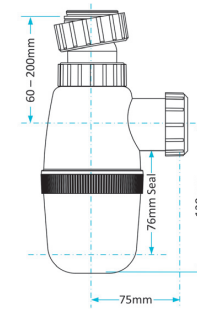

Product Code WTS40
Description 50mm Shower Trap
Outlet 40mm Seal 50mm

Product Code WTKT32CE
Description Straight Through Trap
Outlet 32mm

Product Code WTPP01
Description Telescopic P Trap
Outlet Universal Seal 76mm

Product Code WTST01
Description Sink Trap (Single Nozzle)
Outlet 40mm Seal 76mm

Product Code WTST02
Description Sink Trap (Twin Nozzles)
Outlet 40mm Seal 76mm

Product Code WTBNH01
Description Bowl & Half Sink Kit
Outlet 40mm Seal 76mm

Telescopic Bottle Traps

Product Code WTBT3276
Description Telescopic Bottle Trap
Outlet 32mm Seal 76mm

Product Code WTBT4076
Description Telescopic Bottle Trap
Outlet 40mm Seal 76mm

Product Code WTBT76
Description Telescopic Bottle Trap
Outlet Universal Seal 76mm