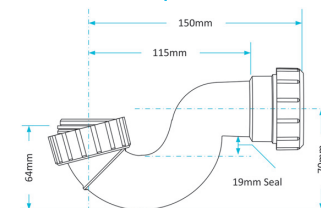

Product Code WTP3238
Description Swivel P Trap
Outlet 32mm Seal 38mm

Product Code WTP3276
Description Swivel P Trap
Outlet 32mm Seal 76mm

Product Code WTP4038
Description Swivel P Trap
Outlet 40mm Seal 38mm

Product Code WTP4076
Description Swivel P Trap
Outlet 40mm Seal 76mm

Swivel S Traps

Product Code WTS3238
Description Swivel S Trap
Outlet 32mm Seal 38mm

Product Code WTS3276
Description Swivel S Trap
Outlet 32mm Seal 76mm

Product Code WTS4038
Description Swivel S Trap
Outlet 40mm Seal 38mm

Product Code WTS4076
Description Swivel S Trap
Outlet 40mm Seal 76mm

Other Traps

Product Code WTB4019
Description Shallow Bath Trap
Outlet 40mm Seal 19mm

Product Code WTS40
Description 50mm Shower Trap
Outlet 40mm Seal 50mm

Product Code WTKT32CE
Description Straight Through Trap
Outlet 32mm

Product Code WTPP01
Description Telescopic P Trap
Outlet Universal Seal 76mm