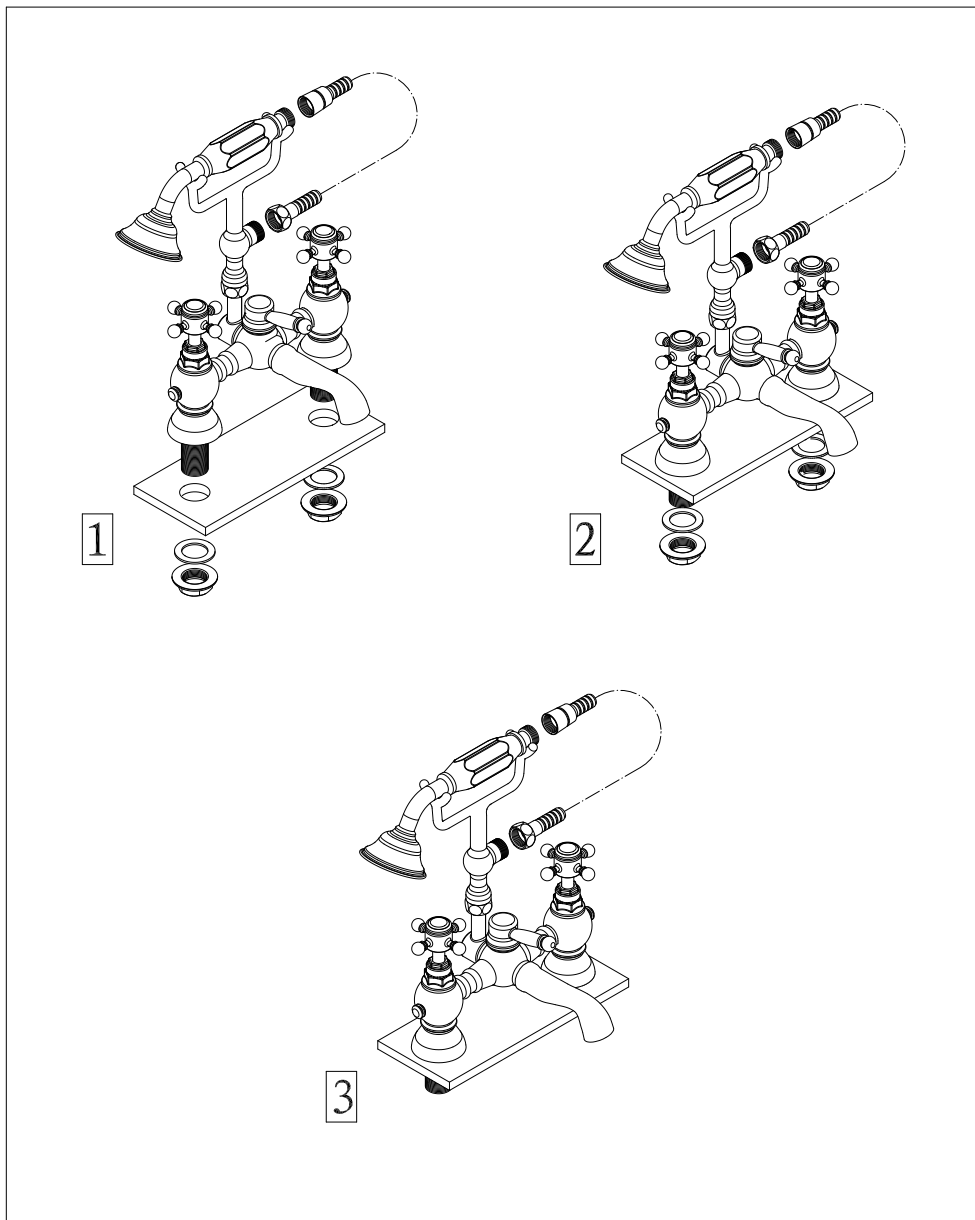

BATH SHOWER MIXER WITH SHOWER KIT

Art NO: TRAD03

Installation

Technique drawing

Explosion drawing