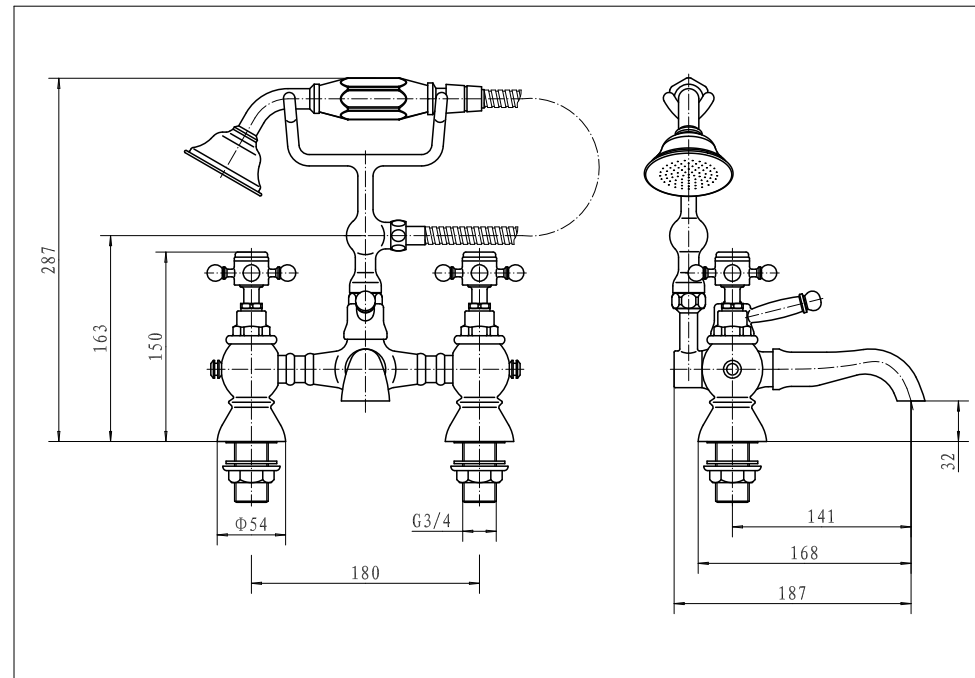

BATH SHOWER MIXER WITH SHOWER KIT

Art NO: TRAD03

Installation

Technique drawing

Explosion drawing