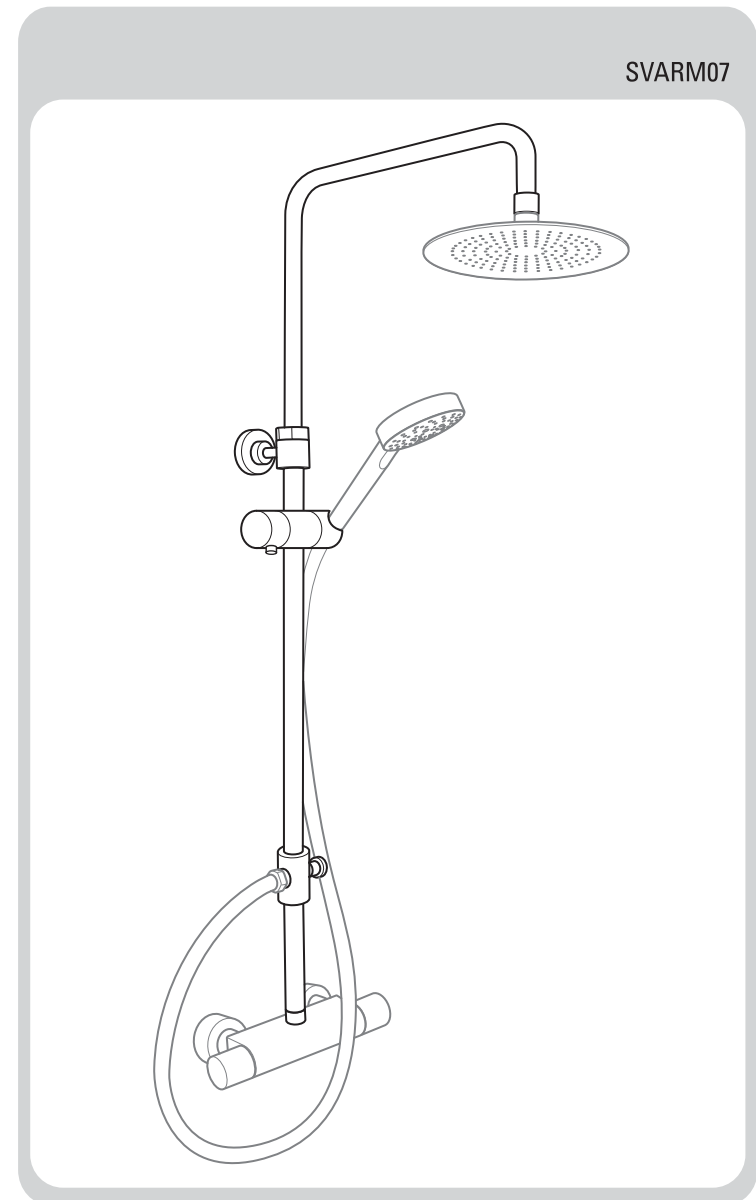

SPARE PARTS		
PART	DESCRIPTION	SPARE NUMBER
	Nylon Compression Washer	SP12559
	Wall Fixing Kit (Wall Plugs & Screws)	SP12560

STORM TOP OUTLET BAR VALVE SHOWN FOR DEMONSTRATION PURPOSES

ROPER RHODES

Customer Services, Roper Rhodes Ltd, Brassmill Lane Trading Estate, Bath, BA1 3JF