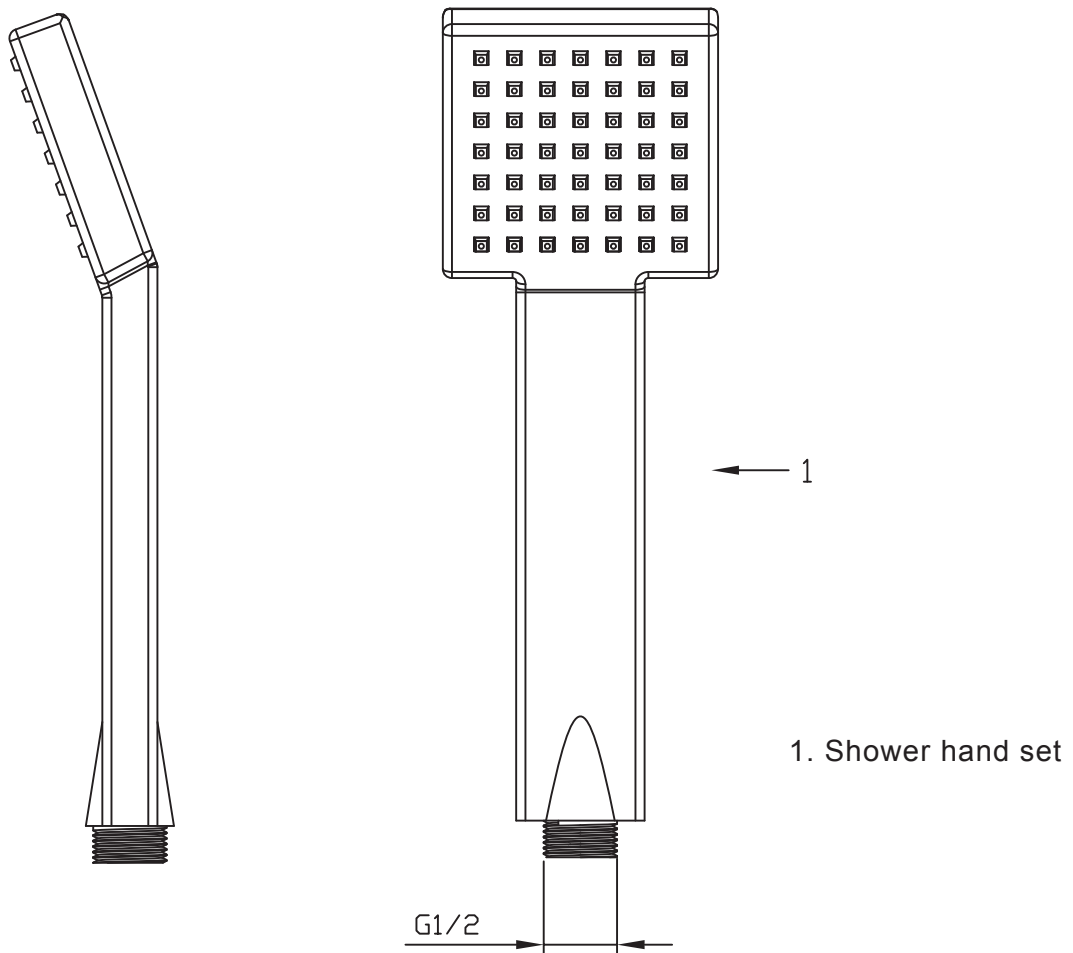

# Installation instructions

Thank you for purchasing this Victorian Plumbing product. Please follow these care instructions to ensure your product retains its high quality finish  
- **and retain this leaflet for future reference.**

1. Identify all components are present prior to installation
2. The thread of product is suitable for G1-1/2
3. The Shower hand set is single function
4. Check all joints and connections for leaks

Victorian Plumbing