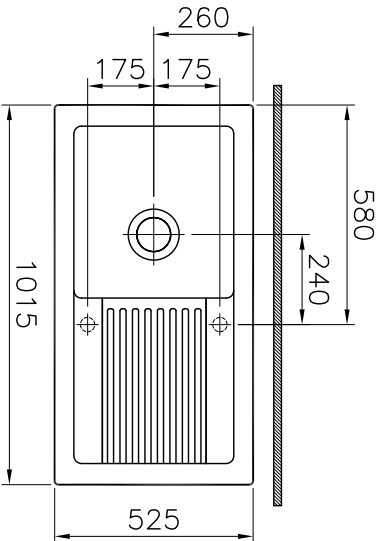

Theoretic Mass(kg)	Revision
Surface Area(dm ²)	A4

Thread	Hole	Shaft
--------	------	-------

TR: Eviyelerin armatür deliği açılmamıştır. Kullanım için istenen konuma göre armatür deliği montaj esnasında açılmaktadır.

GB: The sinks have semi-punch faucet holes and can be reversed by punching the faucet hole before installation

DE: Küchenspüle wird ohne Hahnloch geliefert. Je nach Bedarf kann das Hahnloch während der Montage nachgestochen werden.

**CONTROLLED DOCUMENT
MAINTAIN UPDATED**

Item	Quantity	Part Name	Series	Material	Drawing No	Material	Material Class
1	1	Sink 100 cm	ARKITEKT	Ceramic	4107-0755	Ceramic	
<p><small>This drawing can only be used for the intended purpose. Unauthorised copying is strictly prohibited.</small></p>							
Drawn By		Controlled By	Approved By	Date	Drawing No	Scale	
U.ANDONER		O.KONEZ	B.TOPCU	19.09.2006	4107	1/20	
Description		Date	NAME				
RS							