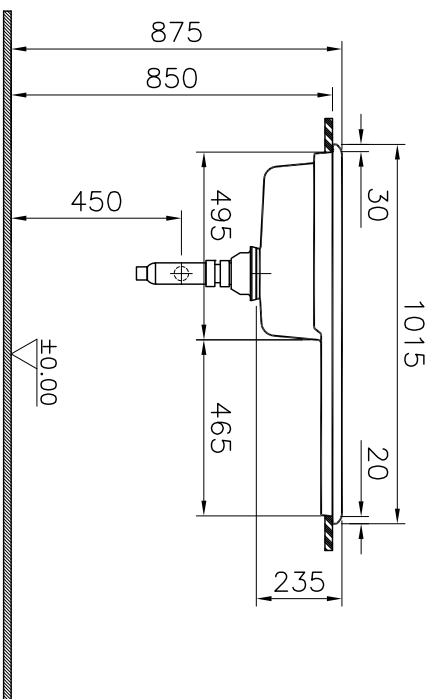

Theoretic Mass(kg)	Revision
Surface Area(dm ²)	A4

Thread	Hole	Shaft
--------	------	-------

TR: Eviyelerin armatür deliği açılmamıştır. Kullanım için istenen konuma göre armatür deliği montaj esnasında açılmaktadır.

GB: The sinks have semi-punch faucet holes and can be reversed by punching the faucet hole before installation

DE: Küchenspüle wird ohne Hahnloch geliefert. Je nach Bedarf kann das Hahnloch während der Montage nachgestochen werden.

**CONTROLLED DOCUMENT
MAINTAIN UPDATED**

Item	Quantity	Part Name	Series	Material	Drawing No	Material	Material Class
1	1	Sink 100 cm	ARKITEKT	Ceramic	4107-0755	Ceramic	
<p><small>This drawing can only be used for the intended purpose. Unauthorised copying is strictly prohibited.</small></p>							
Drawn By		Controlled By	Approved By	Date	Drawing No	Scale	
U.ANDONER		O.KONEZ	B.TOPCU	19.09.2006	4107	1/20	
Description		Date	NAME				
RS							