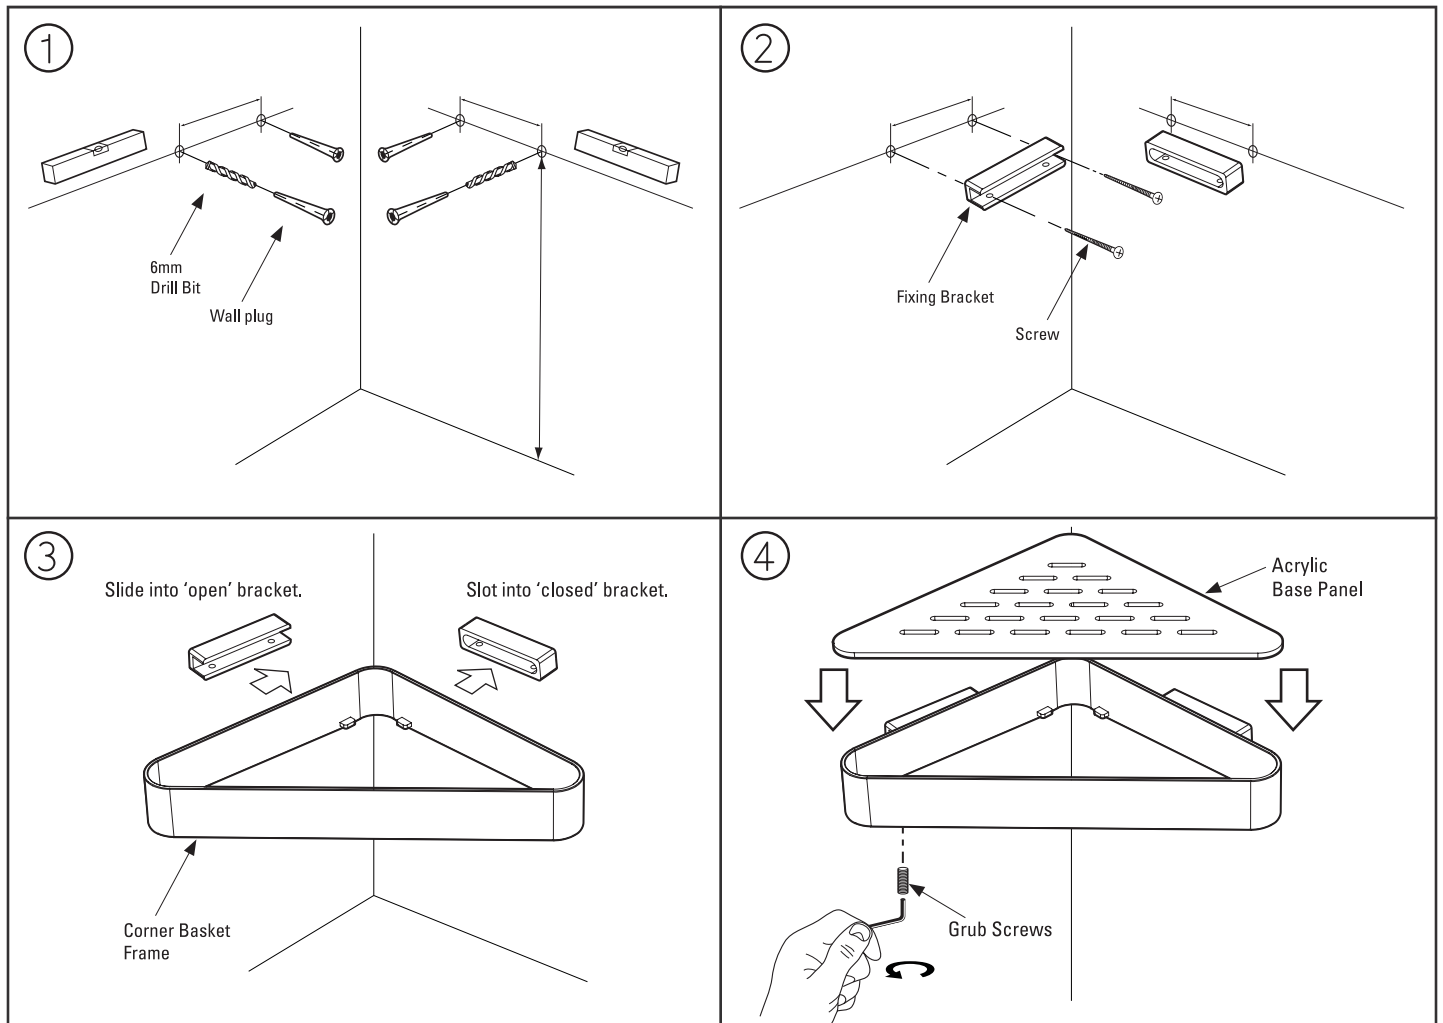

## HALO | Large Corner Basket

This product should be fitted in accordance with the manufacturer's fitting instructions. Please read the following instructions carefully.

### Care and Safety

Take care using power tools - The use of a residual current device (RCD) is recommended. Beware of hidden cables or pipes when drilling. Take care when drilling on glazed tile surfaces in case the drill slips.

### Fitting Instructions (See diagram and refer to description below)

- Note: Wall plugs supplied are only suitable for solid stone / brick walls. For plasterboard walls use specialist wall plugs.
- Assemble the fixing brackets onto the basket frame (loosen grub screws on fixing brackets if necessary).
- Offer product up to the wall in the desired location. Then cover the area of the wall where the fixing brackets contact with masking tape. TIP - masking tape applied to the wall will help stop the drill wandering, particularly on tiled surfaces.
- Mark the outline of the fixing brackets onto the masking tape and then draw a centre line through each of the bracket positions using a spirit level.
- Remove the fixing brackets from the basket frame and offer them up to the wall lining up with the markings on the masking tape then mark the screw hole positions onto the level centre line.
- Drill each screw hole using a 6mm drill bit to a depth of 35mm and install suitable wall plugs.
- Screw the fixing brackets to the wall.
- Slot the basket into the fixing brackets and tighten the 4 grub screws on the underside of the fixing brackets.
- Slot the acrylic base panel in position (see diagram below). Ensure basket is secure and stable.

### Contents

- 1 x Single Corner Shower Basket Frame
- 1 x Acrylic Base Panel
- 2 x Fixing Bracket
- 4 x Wall Plugs (Suitable for Solid Stone / Brick Walls)
- 4 x Screws
- 1 x Allen Key

**WARNING**

**Do Not lean or place excessive weight on the basket**