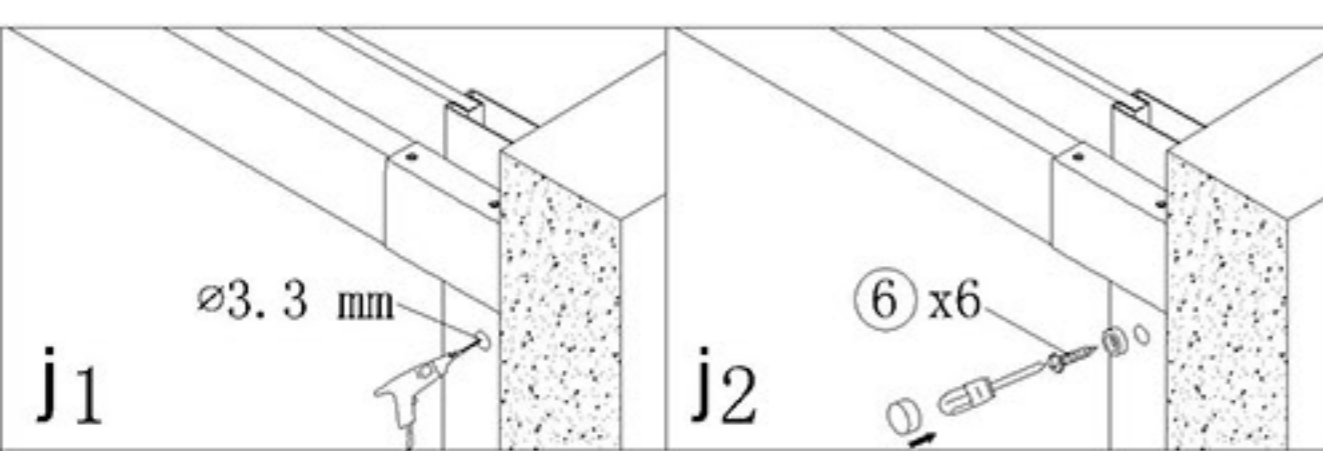

4

b

d

5

Care Instructions:

Do not use your shower enclosure within 24 hours of assembly. Do not use caustic cleaning products or abrasive material when cleaning your shower enclosure.