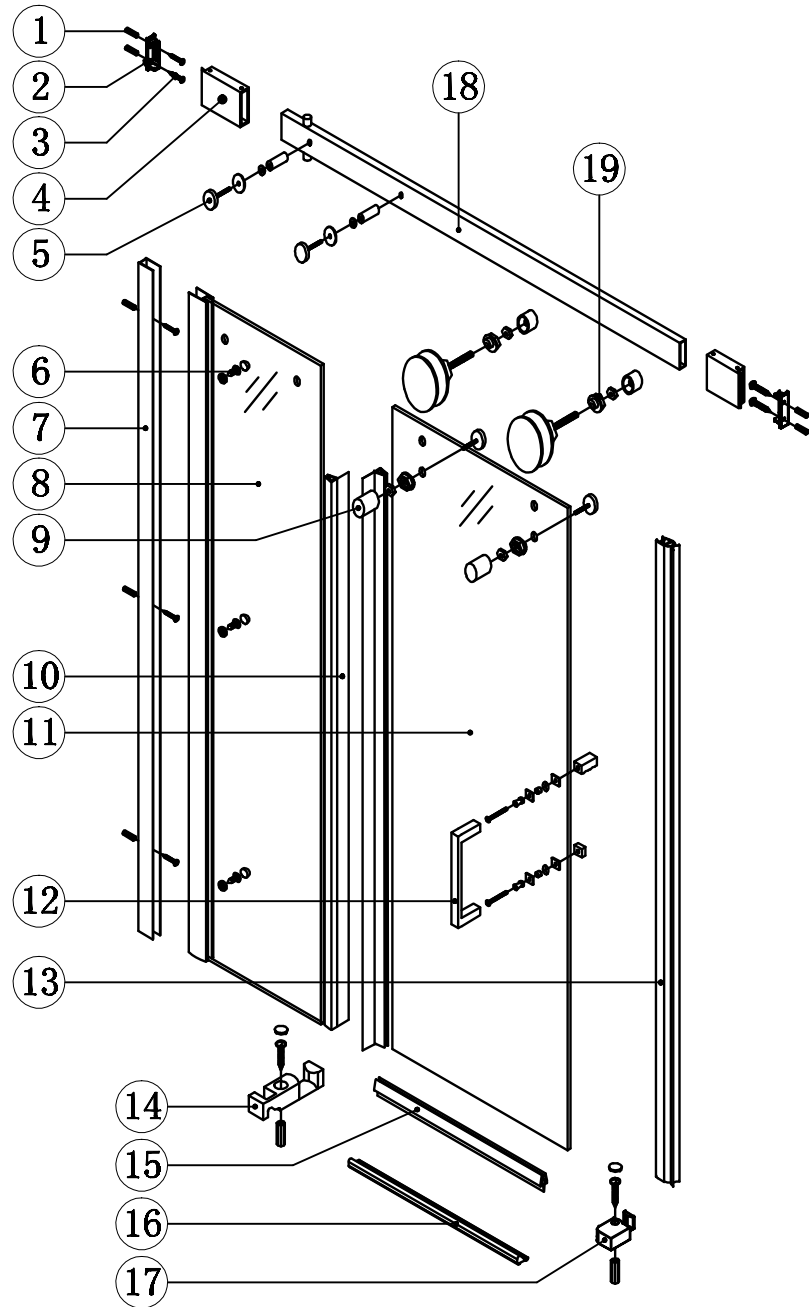

Nova sliding door INSTALLATION MANUAL

1  D6X25 9Pcs	2  B1-D11 2Pcs	3 ST4X30  ST4X30 9Pcs	4  B1-D02 2Pcs	5  B1-D03 2Pcs	6  ST4X12 3Pcs										
7  WX-B01 1Pc	8  B1-D04 1Pc	9  B1-D04 2Pcs	10  B1-H01 2Pcs	11  B1-D05 1Pc	12  B1-D05 1Pc										
13  B1-H07 1Pc	14  B1-D06 2Pcs	15  B1-H08 1Pc	16  B1-B06 1Pc	17  B1-D14 2Pcs	18  B1-F08 B1-F09 B1-F10 B1-F11 1Pc										
19  B1-D07 2Pcs	<table border="1"> <tr> <td></td> <td>1000</td> <td>1200</td> <td>1400</td> <td>1600</td> </tr> <tr> <td>(18)</td> <td>B1-F08</td> <td>B1-F09</td> <td>B1-F10</td> <td>B1-F11</td> </tr> </table>					1000	1200	1400	1600	(18)	B1-F08	B1-F09	B1-F10	B1-F11	<h1>Tools:</h1>
	1000	1200	1400	1600											
(18)	B1-F08	B1-F09	B1-F10	B1-F11											

	L		L
1000	960-980	1000	960-980
1200	1160-1180	1200	1160-1180
1400	1360-1380	1400	1360-1380
1600	1560-1580	1600	1560-1580

2

2

6

6

7

Rotate the adjustment disk of the 2 rollers to raise or to lower the door slightly with help from an allen key.

Rotate the adjustment disk of the 2 rollers to raise or to lower the door slightly with help from an allen key.

7

Care Instructions:

Do not use your shower enclosure within 24 hours of assembly . Do not use caustic cleaning products or abrasive material when cleaning your shower enclosure.