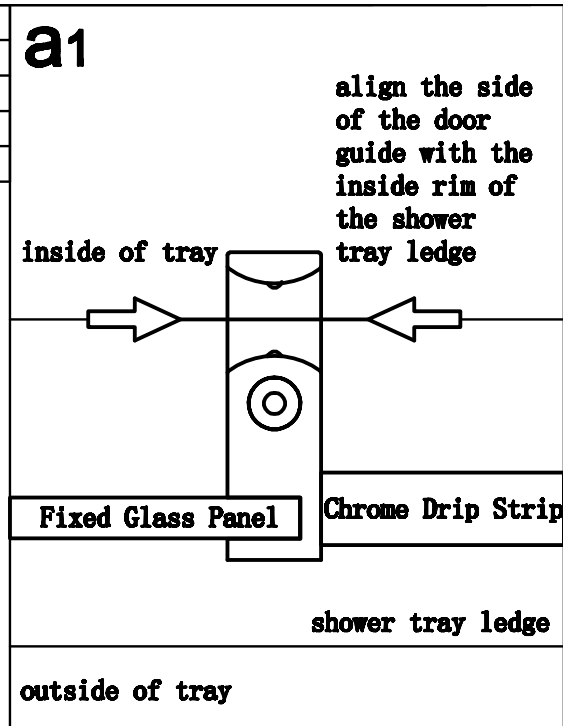

Nova sliding door INSTALLATION MANUAL

1  D6X25 9Pcs	2  B1-D11 2Pcs	3 ST4X30  ST4X30 9Pcs	4  B1-D02 2Pcs	5  B1-D03 2Pcs	6  ST4X12 3Pcs										
7  WX-B01 1Pc	8  B1-D04 1Pc	9  B1-D04 2Pcs	10  B1-H01 2Pcs	11  B1-D05 1Pc	12  B1-D05 1Pc										
13  B1-H07 1Pc	14  B1-D06 2Pcs	15  B1-H08 1Pc	16  B1-B06 1Pc	17  B1-D14 2Pcs	18  B1-F08 B1-F09 B1-F10 B1-F11 1Pc										
19  B1-D07 2Pcs	<table border="1"> <tr> <td></td> <td>1000</td> <td>1200</td> <td>1400</td> <td>1600</td> </tr> <tr> <td>(18)</td> <td>B1-F08</td> <td>B1-F09</td> <td>B1-F10</td> <td>B1-F11</td> </tr> </table>					1000	1200	1400	1600	(18)	B1-F08	B1-F09	B1-F10	B1-F11	<h1>Tools:</h1>
	1000	1200	1400	1600											
(18)	B1-F08	B1-F09	B1-F10	B1-F11											

	L		L
1000	960-980	1000	960-980
1200	1160-1180	1200	1160-1180
1400	1360-1380	1400	1360-1380
1600	1560-1580	1600	1560-1580

2

2

6

6

7

Rotate the adjustment disk of the 2 rollers to raise or to lower the door slightly with help from an allen key.