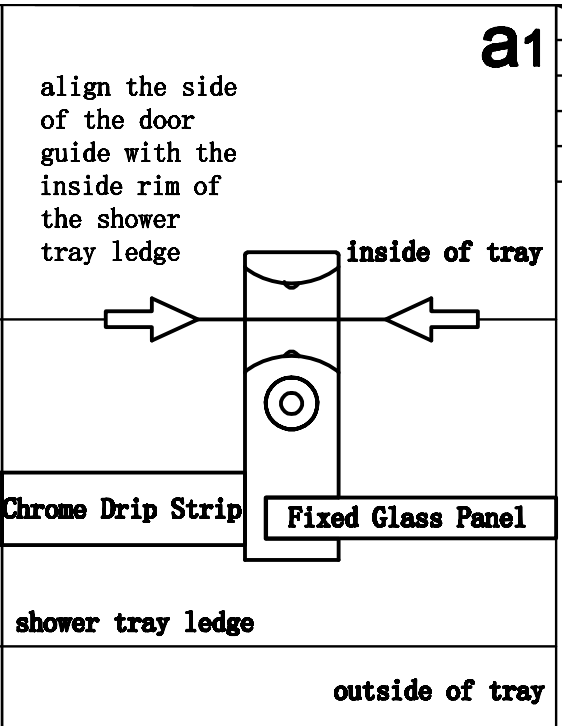

Nova sliding door INSTALLATION MANUAL

1  D6X25 9Pcs	2  B1-D11 2Pcs	3 ST4X30  ST4X30 9Pcs	4  B1-D02 2Pcs	5  B1-D03 2Pcs	6  ST4X12 3Pcs										
7  WX-B01 1Pc	8  B1-D04 1Pc	9  B1-D04 2Pcs	10  B1-H01 2Pcs	11  B1-D05 1Pc	12  B1-D05 1Pc										
13  B1-H07 1Pc	14  B1-D06 2Pcs	15  B1-H08 1Pc	16  B1-B06 1Pc	17  B1-D14 2Pcs	18  B1-F08 B1-F09 B1-F10 B1-F11 1Pc										
19  B1-D07 2Pcs	<table border="1"> <tr> <td></td> <td>1000</td> <td>1200</td> <td>1400</td> <td>1600</td> </tr> <tr> <td>(18)</td> <td>B1-F08</td> <td>B1-F09</td> <td>B1-F10</td> <td>B1-F11</td> </tr> </table>					1000	1200	1400	1600	(18)	B1-F08	B1-F09	B1-F10	B1-F11	<h1>Tools:</h1>
	1000	1200	1400	1600											
(18)	B1-F08	B1-F09	B1-F10	B1-F11											

	L		L
1000	960-980	1000	960-980
1200	1160-1180	1200	1160-1180
1400	1360-1380	1400	1360-1380
1600	1560-1580	1600	1560-1580

2

2

6

6

7

Rotate the adjustment disk of the 2 rollers to raise or to lower the door slightly with help from an allen key.