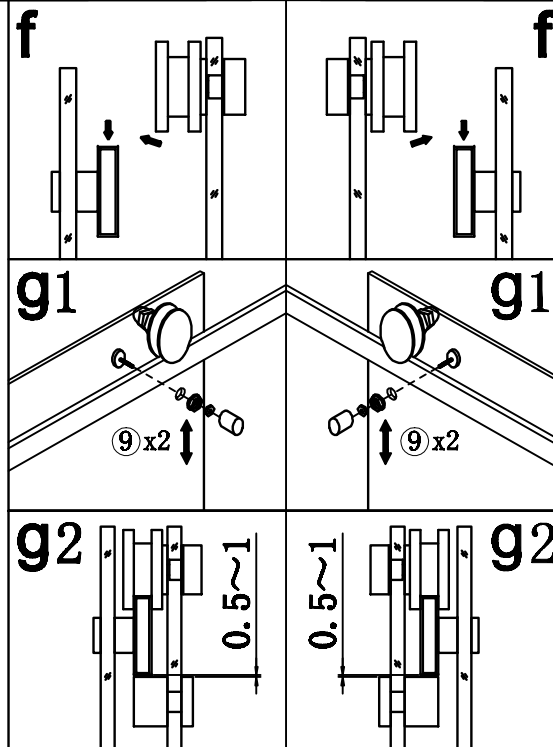

Nova sliding door INSTALLATION MANUAL

1  D6X25 9Pcs	2  B1-D11 2Pcs	3 ST4X30  ST4X30 9Pcs	4  B1-D02 2Pcs	5  B1-D03 2Pcs	6  ST4X12 3Pcs										
7  WX-B01 1Pc	8  B1-D04 1Pc	9  B1-D04 2Pcs	10  B1-H01 2Pcs	11  B1-D05 1Pc	12  B1-D05 1Pc										
13  B1-H07 1Pc	14  B1-D06 2Pcs	15  B1-H08 1Pc	16  B1-B06 1Pc	17  B1-D14 2Pcs	18  B1-F08 B1-F09 B1-F10 B1-F11 1Pc										
19  B1-D07 2Pcs	<table border="1"> <tr> <td></td> <td>1000</td> <td>1200</td> <td>1400</td> <td>1600</td> </tr> <tr> <td>(18)</td> <td>B1-F08</td> <td>B1-F09</td> <td>B1-F10</td> <td>B1-F11</td> </tr> </table>					1000	1200	1400	1600	(18)	B1-F08	B1-F09	B1-F10	B1-F11	<h1>Tools:</h1>
	1000	1200	1400	1600											
(18)	B1-F08	B1-F09	B1-F10	B1-F11											

	L		L
1000	960-980	1000	960-980
1200	1160-1180	1200	1160-1180
1400	1360-1380	1400	1360-1380
1600	1560-1580	1600	1560-1580

2

2

6

6

7

Rotate the adjustment disk of the 2 rollers to raise or to lower the door slightly with help from an allen key.

Rotate the adjustment disk of the 2 rollers to raise or to lower the door slightly with help from an allen key.

7

Care Instructions:

Do not use your shower enclosure within 24 hours of assembly . Do not use caustic cleaning products or abrasive material when cleaning your shower enclosure.