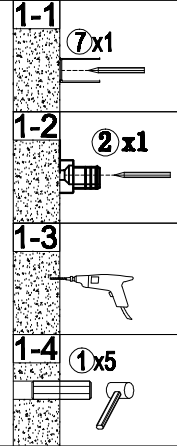

Nova sliding door INSTALLATION MANUAL

1  D6X25 9Pcs	2  B1-D11 2Pcs	3 ST4X30  ST4X30 9Pcs	4  B1-D02 2Pcs	5  B1-D03 2Pcs	6  ST4X12 3Pcs										
7  WX-B01 1Pc	8  B1-D04 1Pc	9  B1-D04 2Pcs	10  B1-H01 2Pcs	11  B1-D05 1Pc	12  B1-D05 1Pc										
13  B1-H07 1Pc	14  B1-D06 2Pcs	15  B1-H08 1Pc	16  B1-B06 1Pc	17  B1-D14 2Pcs	18  B1-F08 B1-F09 B1-F10 B1-F11 1Pc										
19  B1-D07 2Pcs	<table border="1"> <tr> <td></td> <td>1000</td> <td>1200</td> <td>1400</td> <td>1600</td> </tr> <tr> <td>(18)</td> <td>B1-F08</td> <td>B1-F09</td> <td>B1-F10</td> <td>B1-F11</td> </tr> </table>					1000	1200	1400	1600	(18)	B1-F08	B1-F09	B1-F10	B1-F11	<h1>Tools:</h1>
	1000	1200	1400	1600											
(18)	B1-F08	B1-F09	B1-F10	B1-F11											

	L		L
1000	960-980	1000	960-980
1200	1160-1180	1200	1160-1180
1400	1360-1380	1400	1360-1380
1600	1560-1580	1600	1560-1580

2

2

6

6

7

Rotate the adjustment disk of the 2 rollers to raise or to lower the door slightly with help from an allen key.