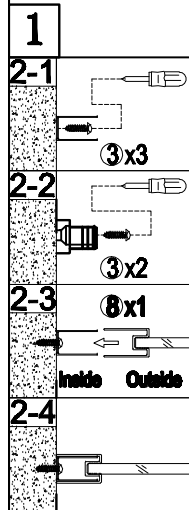

Nova sliding door INSTALLATION MANUAL

1  D6X25 9Pcs	2  B1-D11 2Pcs	3 ST4X30  ST4X30 9Pcs	4  B1-D02 2Pcs	5  B1-D03 2Pcs	6  ST4X12 3Pcs										
7  WX-B01 1Pc	8  B1-D04 1Pc	9  B1-D04 2Pcs	10  B1-H01 2Pcs	11  B1-D05 1Pc	12  B1-D05 1Pc										
13  B1-H07 1Pc	14  B1-D06 2Pcs	15  B1-H08 1Pc	16  B1-B06 1Pc	17  B1-D14 2Pcs	18  B1-F08 B1-F09 B1-F10 B1-F11 1Pc										
19  B1-D07 2Pcs	<table border="1"> <tr> <td></td> <td>1000</td> <td>1200</td> <td>1400</td> <td>1600</td> </tr> <tr> <td>(18)</td> <td>B1-F08</td> <td>B1-F09</td> <td>B1-F10</td> <td>B1-F11</td> </tr> </table>					1000	1200	1400	1600	(18)	B1-F08	B1-F09	B1-F10	B1-F11	<h1>Tools:</h1>
	1000	1200	1400	1600											
(18)	B1-F08	B1-F09	B1-F10	B1-F11											

	L		L
1000	960-980	1000	960-980
1200	1160-1180	1200	1160-1180
1400	1360-1380	1400	1360-1380
1600	1560-1580	1600	1560-1580

2

2

6

6

7

Rotate the adjustment disk of the 2 rollers to raise or to lower the door slightly with help from an allen key.