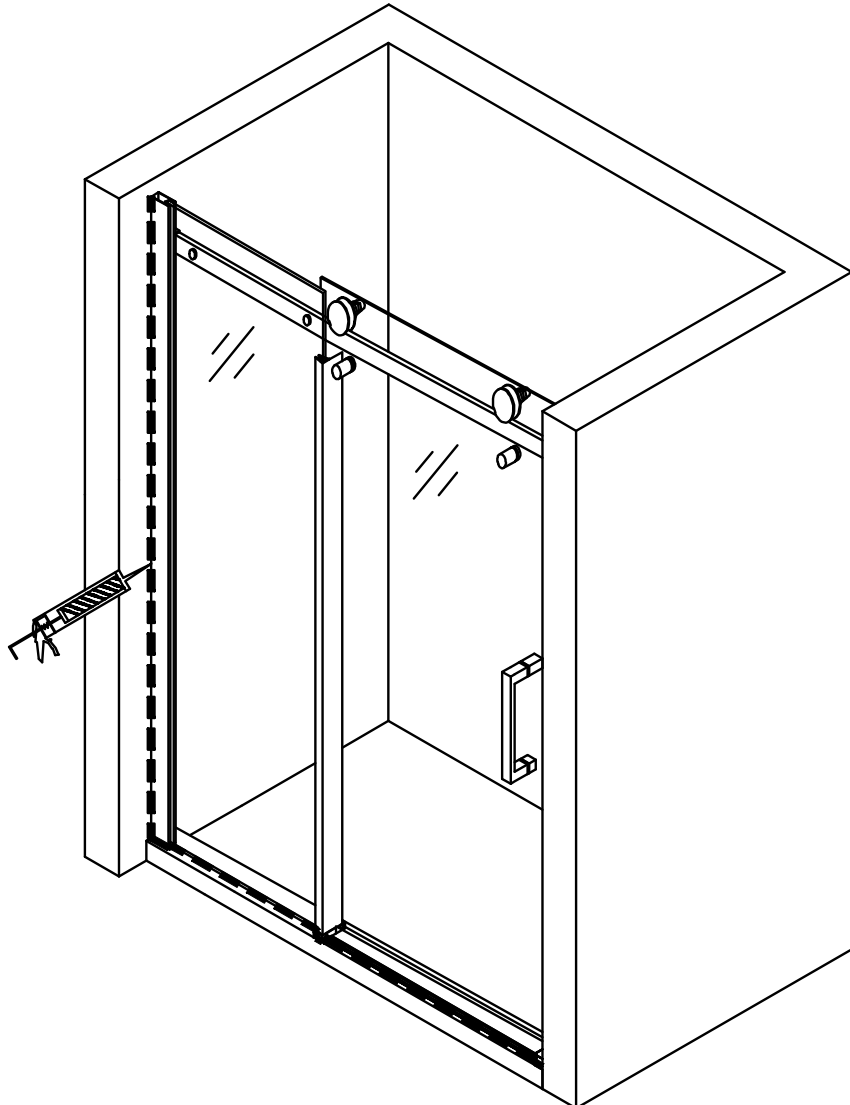

Nova sliding door INSTALLATION MANUAL

1  D6X25 9Pcs	2  B1-D11 2Pcs	3 ST4X30  ST4X30 9Pcs	4  B1-D02 2Pcs	5  B1-D03 2Pcs	6  ST4X12 3Pcs										
7  WX-B01 1Pc	8  B1-D04 1Pc	9  B1-D04 2Pcs	10  B1-H01 2Pcs	11  B1-D05 1Pc	12  B1-D05 1Pc										
13  B1-H07 1Pc	14  B1-D06 2Pcs	15  B1-H08 1Pc	16  B1-B06 1Pc	17  B1-D14 2Pcs	18  B1-F08 B1-F09 B1-F10 B1-F11 1Pc										
19  B1-D07 2Pcs	<table border="1"> <tr> <td></td> <td>1000</td> <td>1200</td> <td>1400</td> <td>1600</td> </tr> <tr> <td>(18)</td> <td>B1-F08</td> <td>B1-F09</td> <td>B1-F10</td> <td>B1-F11</td> </tr> </table>					1000	1200	1400	1600	(18)	B1-F08	B1-F09	B1-F10	B1-F11	<h1>Tools:</h1>
	1000	1200	1400	1600											
(18)	B1-F08	B1-F09	B1-F10	B1-F11											

	L		L
1000	960-980	1000	960-980
1200	1160-1180	1200	1160-1180
1400	1360-1380	1400	1360-1380
1600	1560-1580	1600	1560-1580

2

2

6

6

7

Rotate the adjustment disk of the 2 rollers to raise or to lower the door slightly with help from an allen key.

Rotate the adjustment disk of the 2 rollers to raise or to lower the door slightly with help from an allen key.

7

Care Instructions:

Do not use your shower enclosure within 24 hours of assembly . Do not use caustic cleaning products or abrasive material when cleaning your shower enclosure.