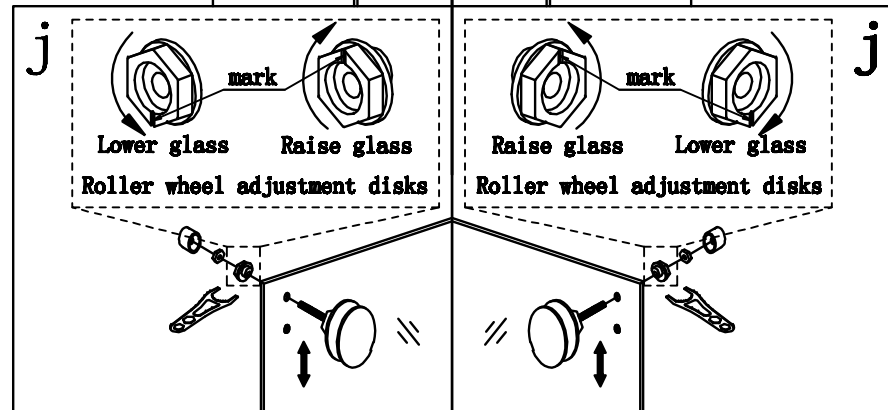

Nova sliding door INSTALLATION MANUAL

1  D6X25 9Pcs	2  B1-D11 2Pcs	3 ST4X30  ST4X30 9Pcs	4  B1-D02 2Pcs	5  B1-D03 2Pcs	6  ST4X12 3Pcs										
7  WX-B01 1Pc	8  B1-D04 1Pc	9  B1-D04 2Pcs	10  B1-H01 2Pcs	11  B1-D05 1Pc	12  B1-D05 1Pc										
13  B1-H07 1Pc	14  B1-D06 2Pcs	15  B1-H08 1Pc	16  B1-B06 1Pc	17  B1-D14 2Pcs	18  B1-F08 B1-F09 B1-F10 B1-F11 1Pc										
19  B1-D07 2Pcs	<table border="1"> <tr> <td></td> <td>1000</td> <td>1200</td> <td>1400</td> <td>1600</td> </tr> <tr> <td>(18)</td> <td>B1-F08</td> <td>B1-F09</td> <td>B1-F10</td> <td>B1-F11</td> </tr> </table>					1000	1200	1400	1600	(18)	B1-F08	B1-F09	B1-F10	B1-F11	<h1>Tools:</h1>
	1000	1200	1400	1600											
(18)	B1-F08	B1-F09	B1-F10	B1-F11											

	L		L
1000	960-980	1000	960-980
1200	1160-1180	1200	1160-1180
1400	1360-1380	1400	1360-1380
1600	1560-1580	1600	1560-1580

2

2

6

6

7

Rotate the adjustment disk of the 2 rollers to raise or to lower the door slightly with help from an allen key.

Rotate the adjustment disk of the 2 rollers to raise or to lower the door slightly with help from an allen key.

7

Care Instructions:

Do not use your shower enclosure within 24 hours of assembly . Do not use caustic cleaning products or abrasive material when cleaning your shower enclosure.