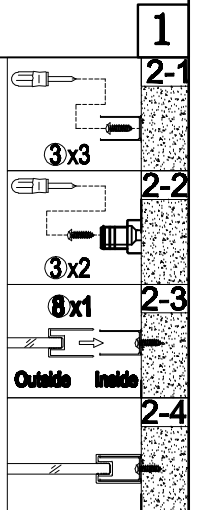

Nova sliding door INSTALLATION MANUAL

1  D6X25 9Pcs	2  B1-D11 2Pcs	3 ST4X30  ST4X30 9Pcs	4  B1-D02 2Pcs	5  B1-D03 2Pcs	6  ST4X12 3Pcs										
7  WX-B01 1Pc	8  B1-D04 1Pc	9  B1-D04 2Pcs	10  B1-H01 2Pcs	11  B1-D05 1Pc	12  B1-D05 1Pc										
13  B1-H07 1Pc	14  B1-D06 2Pcs	15  B1-H08 1Pc	16  B1-B06 1Pc	17  B1-D14 2Pcs	18  B1-F08 B1-F09 B1-F10 B1-F11 1Pc										
19  B1-D07 2Pcs	<table border="1"> <tr> <td></td> <td>1000</td> <td>1200</td> <td>1400</td> <td>1600</td> </tr> <tr> <td>(18)</td> <td>B1-F08</td> <td>B1-F09</td> <td>B1-F10</td> <td>B1-F11</td> </tr> </table>					1000	1200	1400	1600	(18)	B1-F08	B1-F09	B1-F10	B1-F11	<h1>Tools:</h1>
	1000	1200	1400	1600											
(18)	B1-F08	B1-F09	B1-F10	B1-F11											

	L		L
1000	960-980	1000	960-980
1200	1160-1180	1200	1160-1180
1400	1360-1380	1400	1360-1380
1600	1560-1580	1600	1560-1580

2

2

6

6

7

Rotate the adjustment disk of the 2 rollers to raise or to lower the door slightly with help from an allen key.