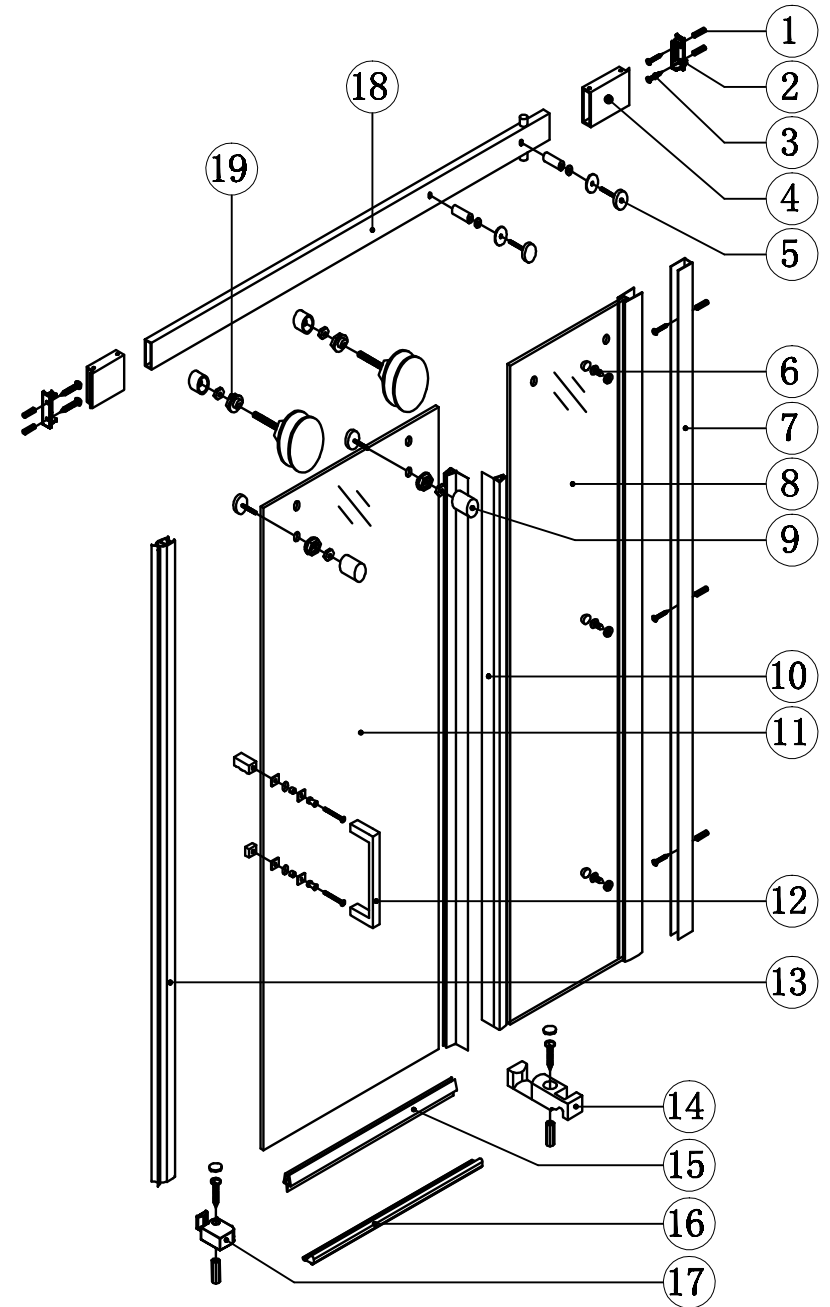

Nova sliding door INSTALLATION MANUAL

1  D6X25 9Pcs	2  B1-D11 2Pcs	3 ST4X30  ST4X30 9Pcs	4  B1-D02 2Pcs	5  B1-D03 2Pcs	6  ST4X12 3Pcs										
7  WX-B01 1Pc	8  B1-D04 1Pc	9  B1-D04 2Pcs	10  B1-H01 2Pcs	11  B1-D05 1Pc	12  B1-D05 1Pc										
13  B1-H07 1Pc	14  B1-D06 2Pcs	15  B1-H08 1Pc	16  B1-B06 1Pc	17  B1-D14 2Pcs	18  B1-F08 B1-F09 B1-F10 B1-F11 1Pc										
19  B1-D07 2Pcs	<table border="1"> <tr> <td></td> <td>1000</td> <td>1200</td> <td>1400</td> <td>1600</td> </tr> <tr> <td>(18)</td> <td>B1-F08</td> <td>B1-F09</td> <td>B1-F10</td> <td>B1-F11</td> </tr> </table>					1000	1200	1400	1600	(18)	B1-F08	B1-F09	B1-F10	B1-F11	<h1>Tools:</h1>
	1000	1200	1400	1600											
(18)	B1-F08	B1-F09	B1-F10	B1-F11											

	L		L
1000	960-980	1000	960-980
1200	1160-1180	1200	1160-1180
1400	1360-1380	1400	1360-1380
1600	1560-1580	1600	1560-1580

2

2

6

6

7

Rotate the adjustment disk of the 2 rollers to raise or to lower the door slightly with help from an allen key.

Rotate the adjustment disk of the 2 rollers to raise or to lower the door slightly with help from an allen key.

7

Care Instructions:

Do not use your shower enclosure within 24 hours of assembly . Do not use caustic cleaning products or abrasive material when cleaning your shower enclosure.