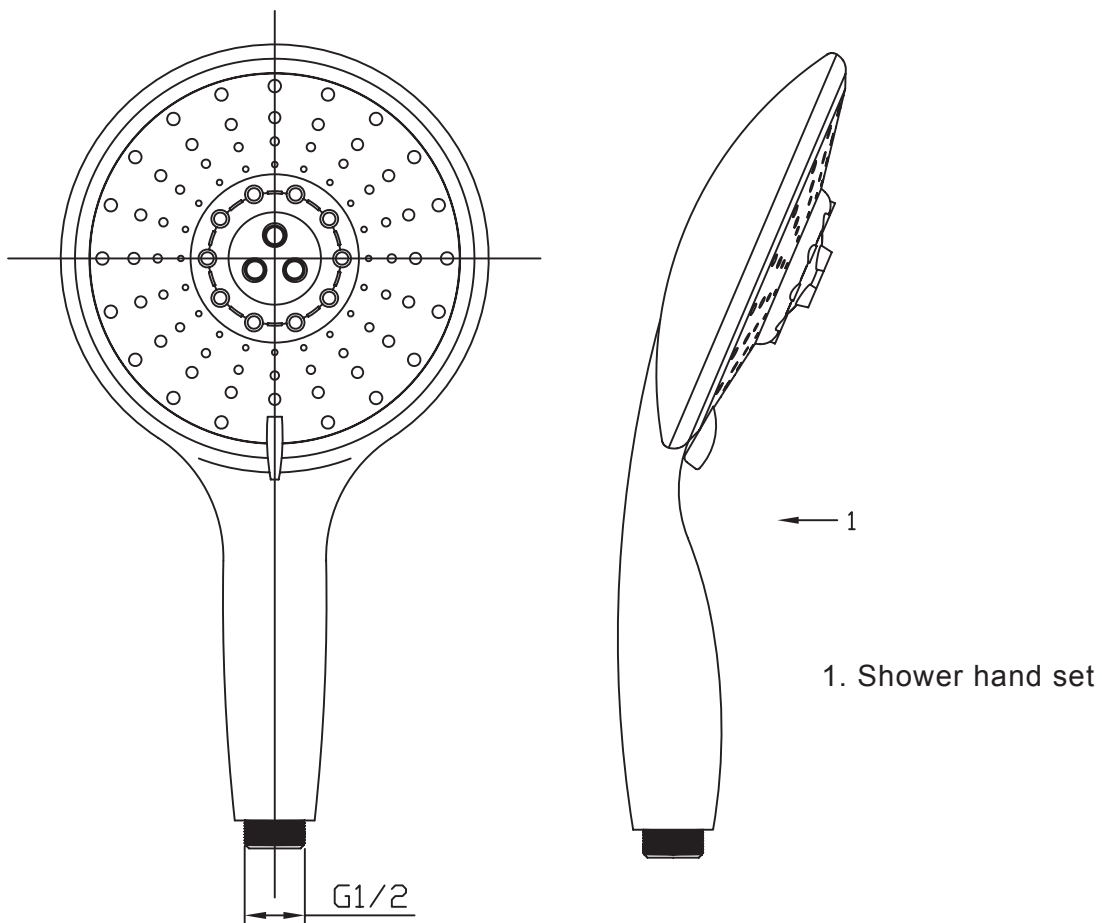

Installation instructions

Thank you for purchasing this Victorian Plumbing product. Please follow these care instructions to ensure your product retains its high quality finish - **and retain this leaflet for future reference.**

1. Identify all components are present prior to installation
2. The shower is suitable for the thread of G1/2
3. This shower has five spray functions
4. Please check whether there is leakage after installation