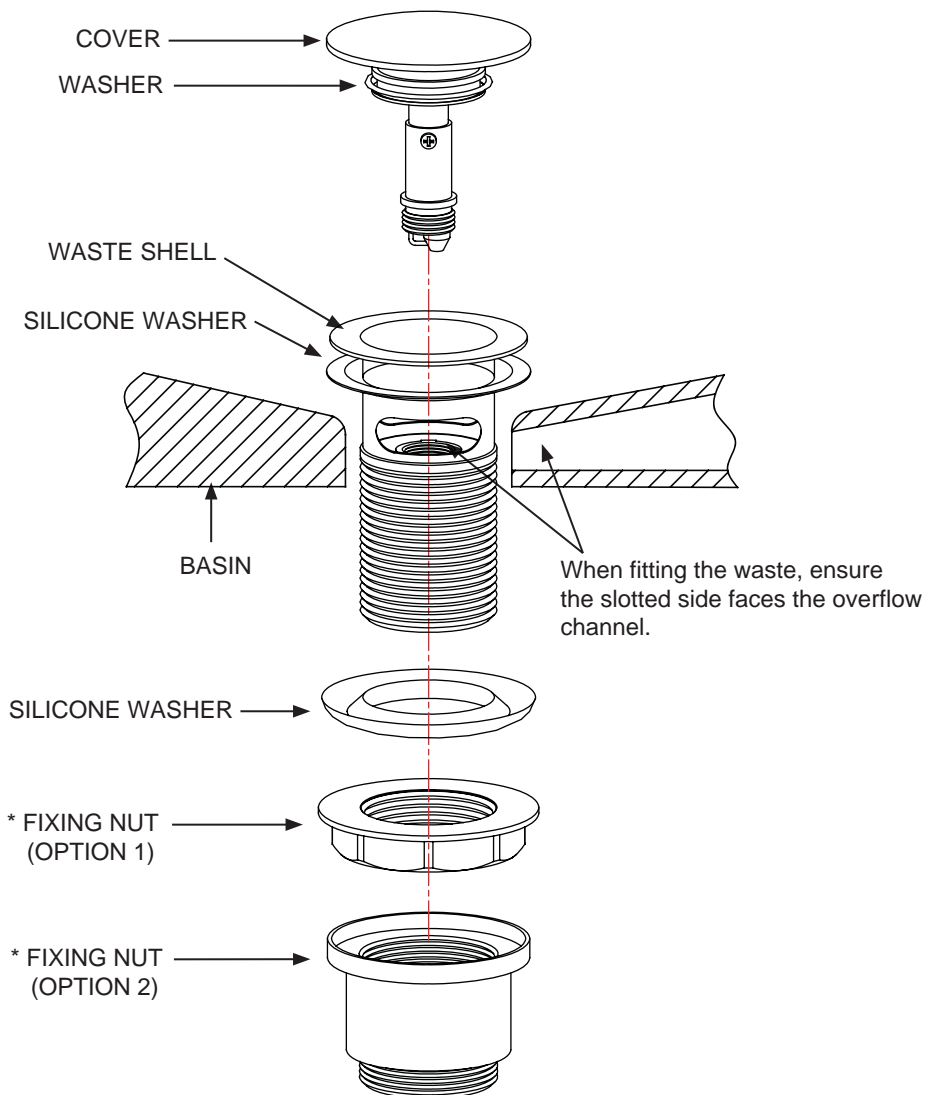

BASIN EXTENDED TAIL 100 mm CLICK CLACK WASTE SLOTTED

For any further information please contact
Crosswater on: **0845 873 8840**

Or visit our web-site at www.crosswater.co.uk

The manufacturer reserves the right to make technical
modifications without prior notice.