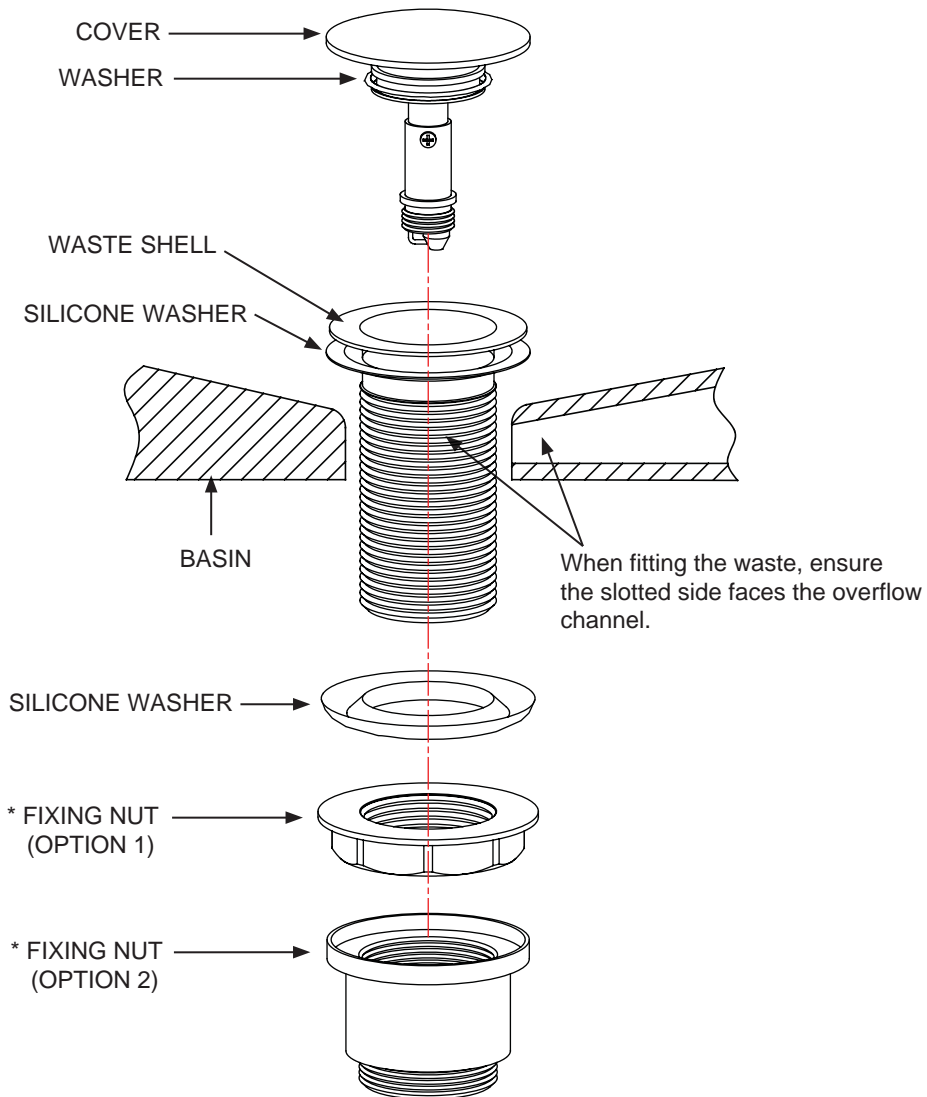

BASIN EXTENDED TAIL 100 mm CLICK CLACK WASTE UNSLOTTED

For any further information please contact
Crosswater on: **0845 873 8840**

Or visit our web-site at www.crosswater.co.uk

The manufacturer reserves the right to make technical
modifications without prior notice.