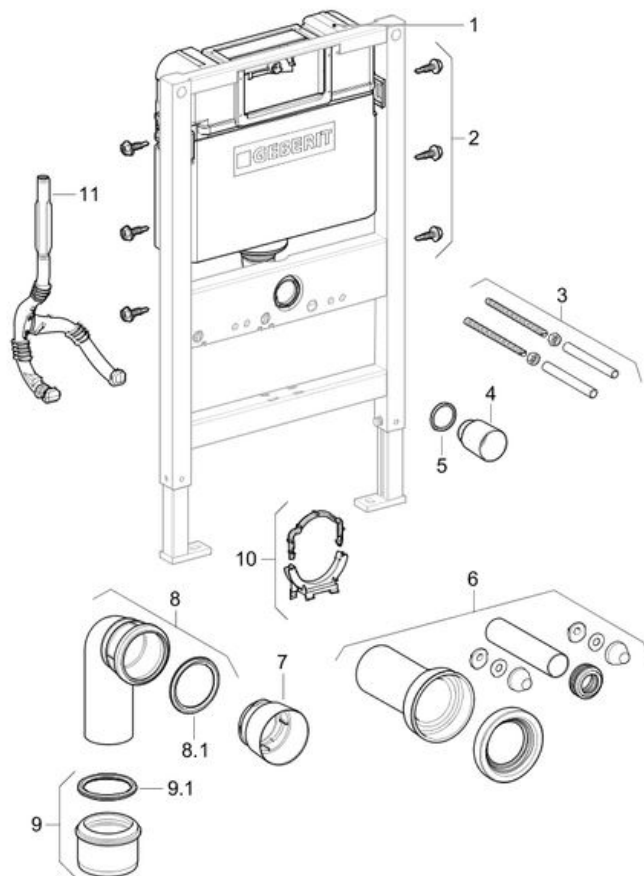

#### Assembly group:

-

#### Dimension / Design:

-

### Spare parts (only the articles listed in the order table are available)

Pos.	Article no.	Description	Comment
1		Geberit Kappa concealed cistern 15 cm (UP120, Artline)	more spare parts
2	111.892.00.1	Geberit Duofix hexagon head setscrew with crosshead, self-cutting	Multipack
3	240.189.00.1	Geberit set of threaded rods M12 (2 pc.)	
4	362.796.92.1	Geberit protection plug: d44.6mm	
5	362.771.00.1	Lip seal for Geberit flush pipe: d45mm	