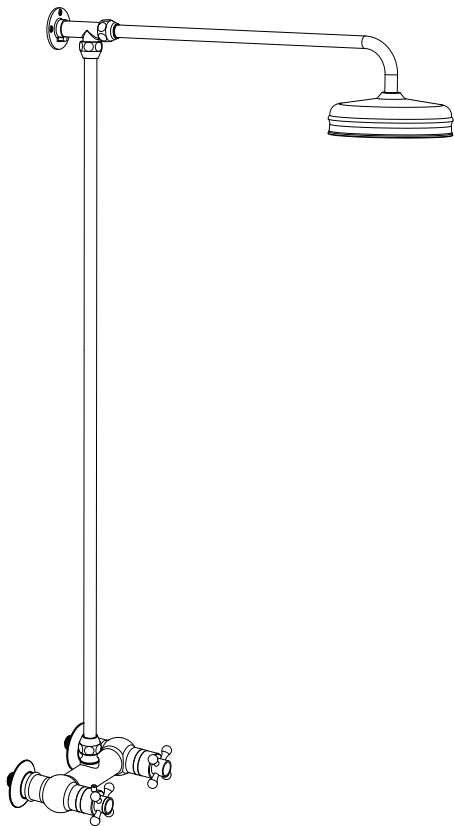

Traditional Thermostatic Shower Valve Top Outlet With Rigid Riser Kits

Fitting Instructions

Please follow them carefully and
leave this manual with end user