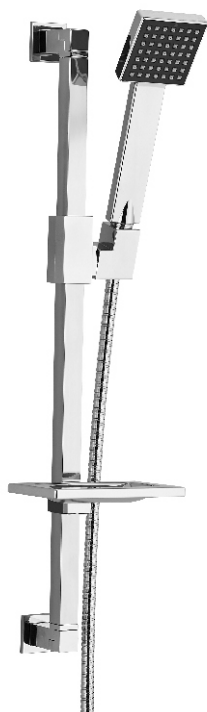

Square Slider Rail Kits With Soap Dish

Fitting Instructions

Please follow them carefully and
leave this manual with end user