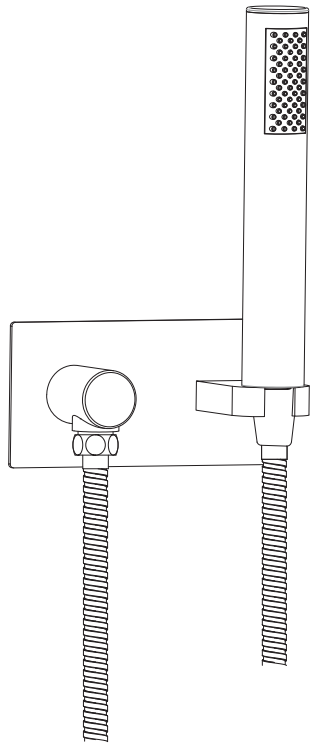

Round Wall Outlet Elbow C/w Handset & Hose

Fitting Instructions

方01

Please follow them carefully and
leave this manual with end user