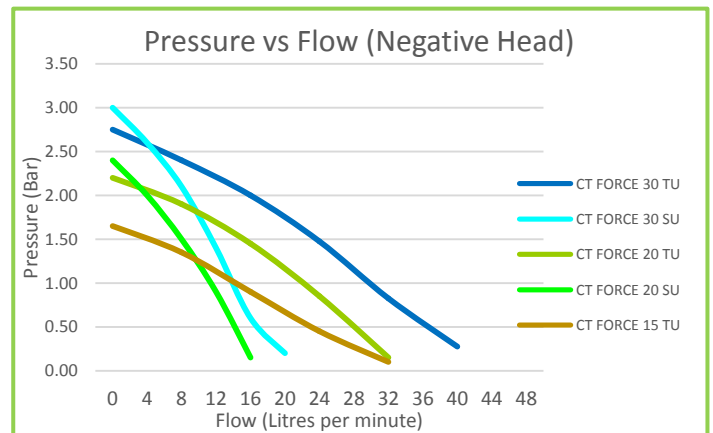

Performance