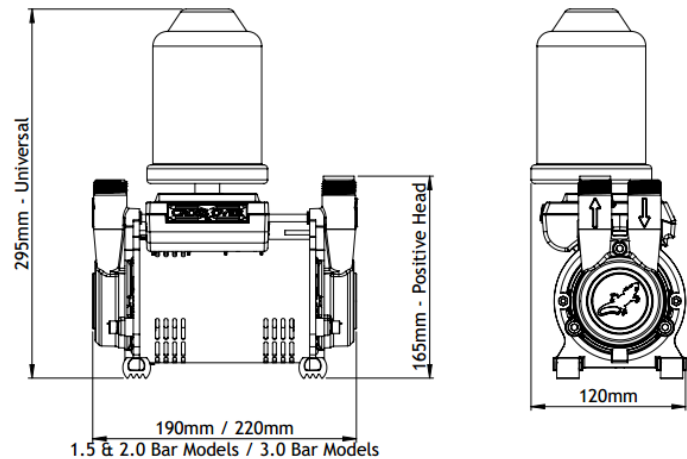

Pump Dimensions

Performance

CT FORCE Technical Specification

Part No.	Description	Specification			Performance			Connection Type			Pump Volumetrics				Packed Pump Volumetrics			
		Electrical Input	Fuse	Pump Type	Pressure (kPa/Bar) at 16ltr/min	Pressure (kPa/Bar) at 8ltr/min	Max pressure (kPa/Bar) closed head	Pump	Hoses	Isolators	Dimensions				Dimensions			
		230/1/50		Regenerative				BSP	Push fit	Isolators integrated into the hoses	Weight (Kg)	Length (mm)	Width (mm)	Height (mm)	Weight (Kg)	Length (mm)	Width (mm)	Height (mm)
CT FORCE																		
FORCE 15 PT FORCE 15 IPT	1.5 Bar Twin End Positive Head Shower Pump	✓	3A	✓	100 (1.0)	130 (1.3)	150 (1.5)	3/4"	22mm 21mm	✓	4.50	190	120	165	5.56	295	215	205
FORCE 20 PT FORCE 20 IPT	2.0 Bar Twin End Positive Head Shower Pump	✓	3A	✓	130 (1.3)	170 (1.7)	200 (2.0)	3/4"	22mm 21mm	✓	4.84	190	120	165	5.89	295	215	205
FORCE 30 PT FORCE 30 IPT	3.0 Bar Twin End Positive Head Shower Pump	✓	3A	✓	200 (2.0)	250 (2.5)	300 (3.0)	3/4"	22mm 21mm	✓	6.37	220	120	165	7.43	295	215	205
FORCE 20 PS FORCE 20 IPS	2.0 Bar Single End Positive Head Shower Pump	✓	3A	✓	130 (1.3)	170 (1.7)	200 (2.0)	3/4"	22mm 21mm	✓	4.22	190	120	165	5.27	295	215	205
FORCE 30 PS FORCE 30 IPS	3.0 Bar Single End Positive Head Shower Pump	✓	3A	✓	200 (2.0)	250 (2.5)	300 (3.0)	3/4"	22mm 21mm	✓	5.75	220	120	165	6.80	295	215	205
CT FORCE																		
FORCE 15 TU FORCE 15 ITU	1.5 Bar Twin End Positive and Negative Head Shower Pump	✓	3A	✓	100 (1.0)	130 (1.3)	150 (1.5)	3/4"	22mm 21mm	✓	5.20	190	130	295	6.32	295	215	365
FORCE 20 TU FORCE 20 ITU	2.0 Bar Twin End Positive and Negative Head Shower Pump	✓	3A	✓	130 (1.3)	170 (1.7)	200 (2.0)	3/4"	22mm 21mm	✓	5.53	190	130	295	6.65	295	215	365
FORCE 30 TU FORCE 30 ITU	3.0 Bar Twin End Positive and Negative Head Shower Pump	✓	3A	✓	200 (2.0)	250 (2.5)	300 (3.0)	3/4"	22mm 21mm	✓	7.07	220	130	295	8.19	295	215	365
FORCE 20 SU FORCE 20 ISU	2.0 Bar Single End Positive and Negative Head Shower Pump	✓	3A	✓	130 (1.3)	170 (1.7)	200 (2.0)	3/4"	22mm 21mm	✓	4.92	190	130	295	6.03	295	215	365
FORCE 30 SU FORCE 30 ISU	3.0 Bar Single End Positive and Negative Head Shower Pump	✓	3A	✓	200 (2.0)	250 (2.5)	300 (3.0)	3/4"	22mm 21mm	✓	6.45	220	130	295	7.56	295	215	365