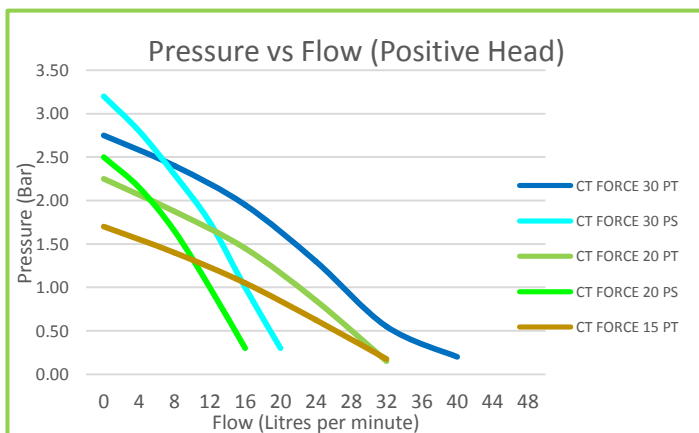

Performance