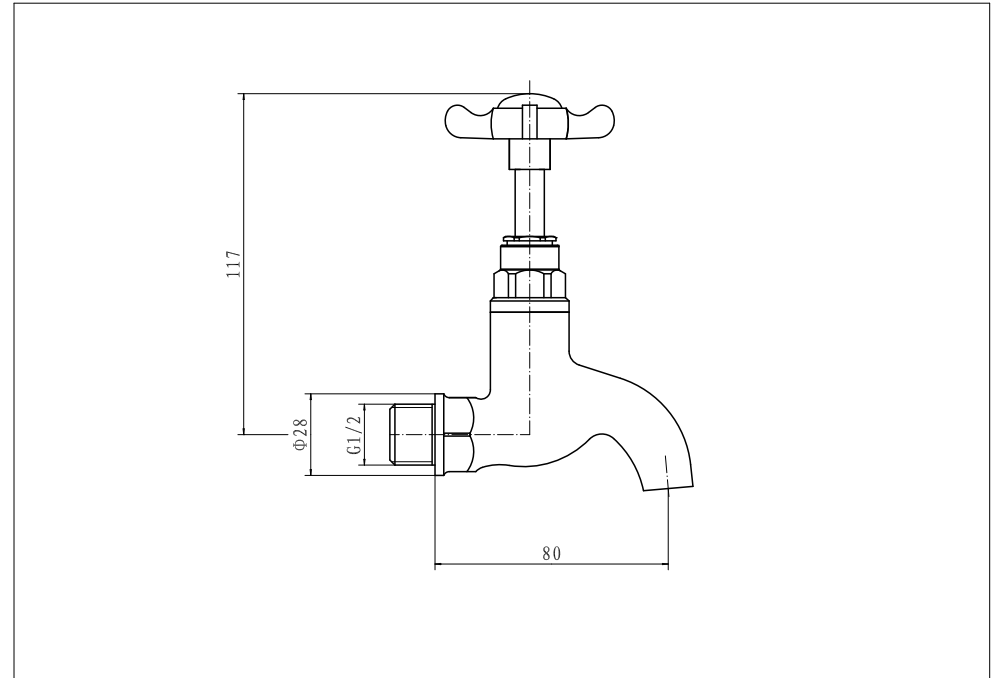

CHROME PLATED BIB TAPS

Art NO: BIB001

Installation

Technique drawing

Explosion drawing