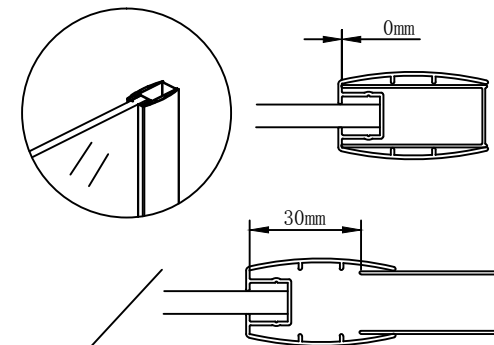

24 hour

Enjoy your easy life

5

Instruction Manual

PRODUCT CODE :

- DR :700x1850 DR:760x1850**
- DR :800x1850 DR:900x1850**
- DR :1000x1850 DR:1200x1850**

1

If the wall is not straight
Can be Adjustment

Can be Adjustment

Begin to install all seals ,then
all is okay ,pls fix the aluminum

4

Fixed door glass

Step 1 Bottom hinge

Step 2 install Up hinge

Step 3

Fixed door glass

Put the small lununum into the holder

Step 5

Fixed Zinc Parts
Step 4

3

2X

M4X30

6X

Step 2