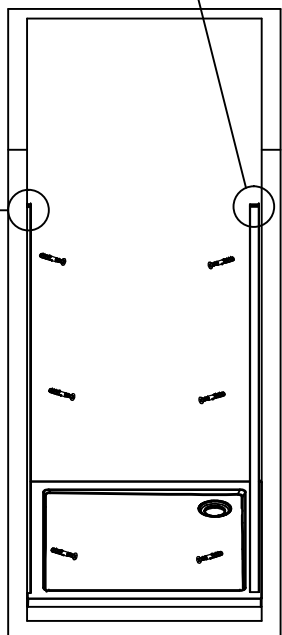

24 hour

Enjoy your easy life

5

Instruction Manual

PRODUCT CODE :

- DR :700x1850 DR:760x1850**
- DR :800x1850 DR:900x1850**
- DR :1000x1850 DR:1200x1850**

1

If the wall is not straight
Can be Adjustment

Can be Adjustment

Begin to install all seals ,then
all is okay ,pls fix the aluminum

4

Fixed door glass

Step 1 Bottom hinge

Step 2 install Up hinge

Step 3

Fixed door glass

Put the small lununum into the holder

Step 5

Fixed Zinc Parts
Step 4

3

2X

M4X30

6X

Step 2