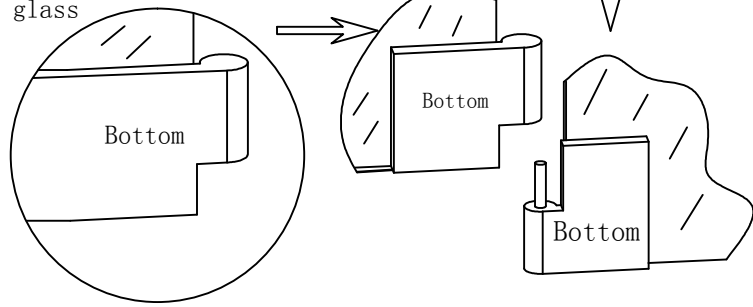

24 hour

Enjoy your easy life

5

Instruction Manual

PRODUCT CODE :

- DR :700x1850 DR:760x1850**
- DR :800x1850 DR:900x1850**
- DR :1000x1850 DR:1200x1850**

1

If the wall is not straight
Can be Adjustment

Can be Adjustment

Begin to install all seals ,then
all is okay ,pls fix the aluminum

4

Fixed door glass

Step 1 Bottom hinge

Step 2 install Up hinge

Step 3

Fixed door glass

Put the small lununum into the holder

Step 5

Fixed Zinc Parts
Step 4

3

2X

M4X30

6X

Step 2