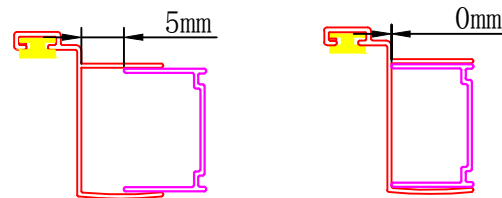

24 hour

Enjoy your easy life

5

Instruction Manual

PRODUCT CODE :

- DR :700x1850 DR:760x1850**
- DR :800x1850 DR:900x1850**
- DR :1000x1850 DR:1200x1850**

1

If the wall is not straight
Can be Adjustment

Can be Adjustment

Begin to install all seals ,then
all is okay ,pls fix the aluminum

4

Fixed door glass

Step 1 Bottom hinge

Step 2 install Up hinge

Step 3

Fixed door glass

Put the small lununum into the holder

Step 5

Fixed Zinc Parts
Step 4

3

2X

M4X30

6X

Step 2