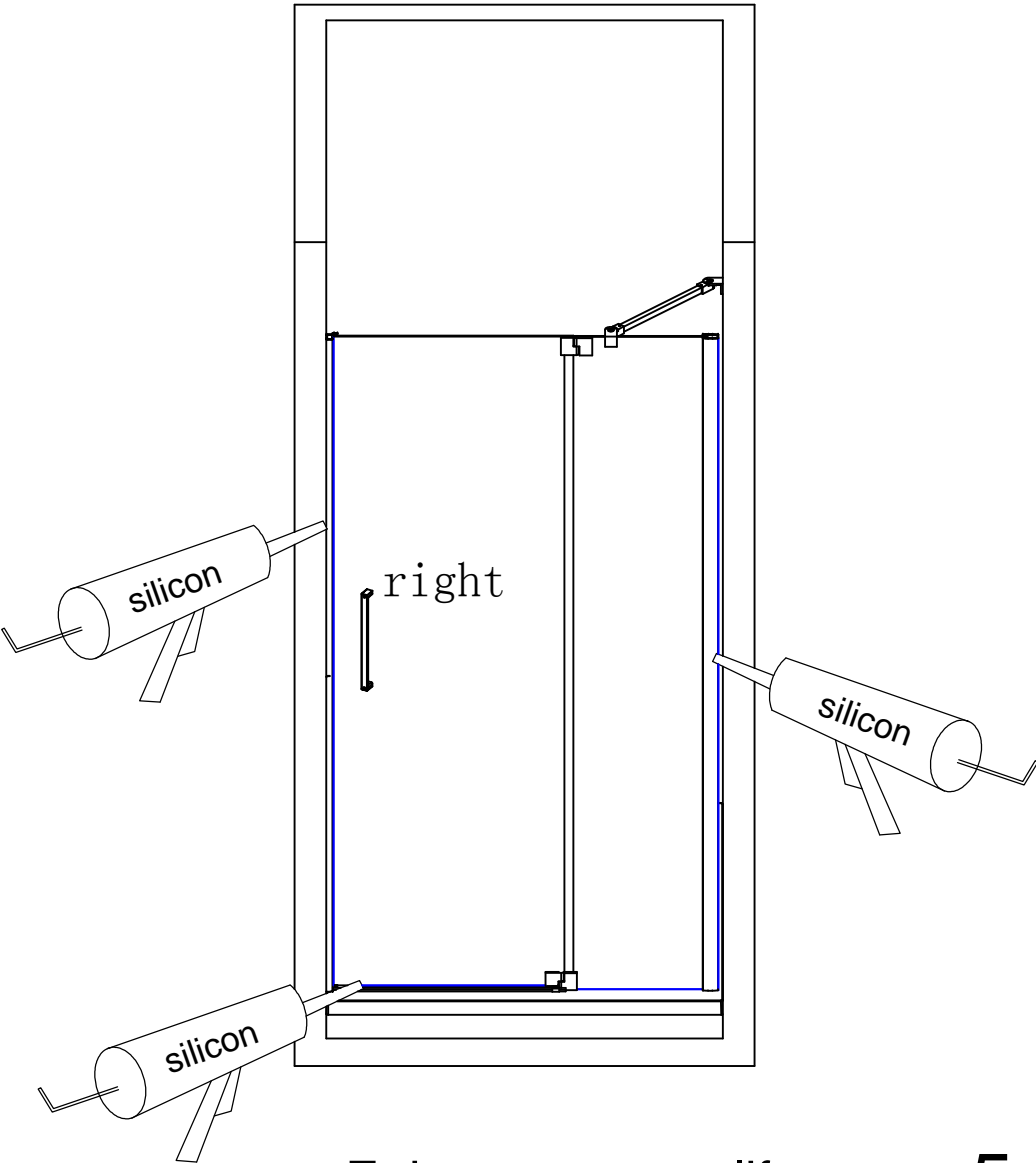

24 hour

Enjoy your easy life

5

Instruction Manual

PRODUCT CODE :

- DR :700x1850 DR:760x1850**
- DR :800x1850 DR:900x1850**
- DR :1000x1850 DR:1200x1850**

1

If the wall is not straight
Can be Adjustment

Can be Adjustment

Begin to install all seals ,then
all is okay ,pls fix the aluminum

4

Fixed door glass

Step 1 Bottom hinge

Step 2 install Up hinge

Step 3

Fixed door glass

Put the small lununum into the holder

Step 5

Fixed Zinc Parts
Step 4

3

2X

M4X30

6X

Step 2

Step 1

Step 3

Fixed the fixed glass

2