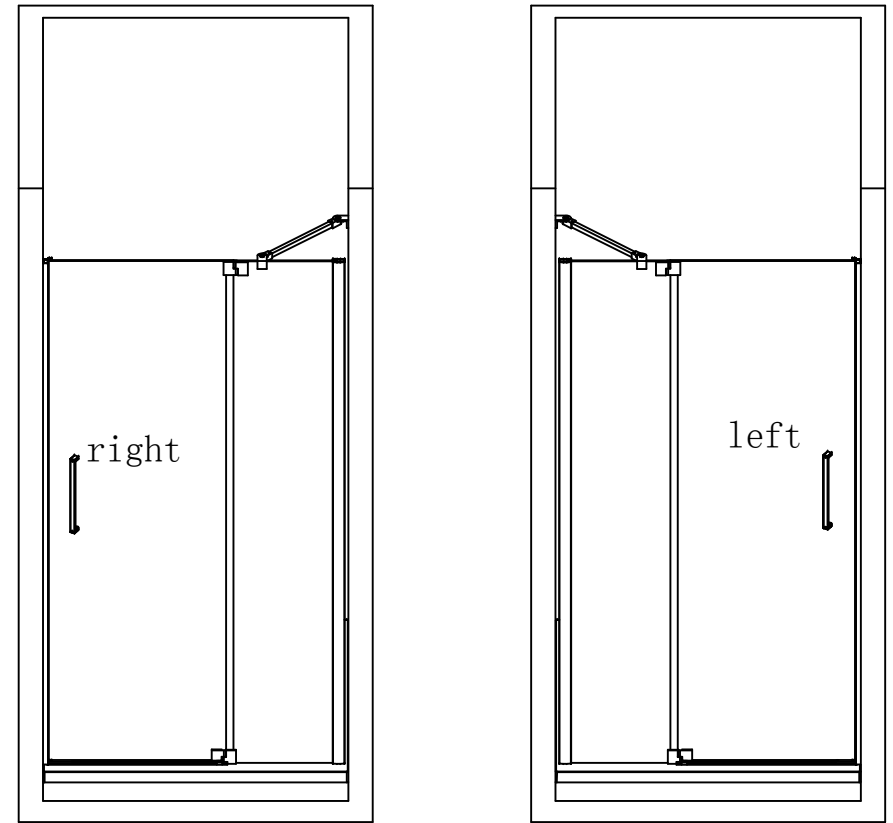

24 hour

Enjoy your easy life

5

Instruction Manual

PRODUCT CODE :

- DR :700x1850 DR:760x1850**
- DR :800x1850 DR:900x1850**
- DR :1000x1850 DR:1200x1850**

1

If the wall is not straight
Can be Adjustment

Can be Adjustment

Begin to install all seals ,then
all is okay ,pls fix the aluminum

4

Fixed door glass

Step 1 Bottom hinge

Step 2 install Up hinge

Step 3

Fixed door glass

Put the small lununum into the holder

Step 5

Fixed Zinc Parts
Step 4

3

2X

M4X30

6X

Step 2