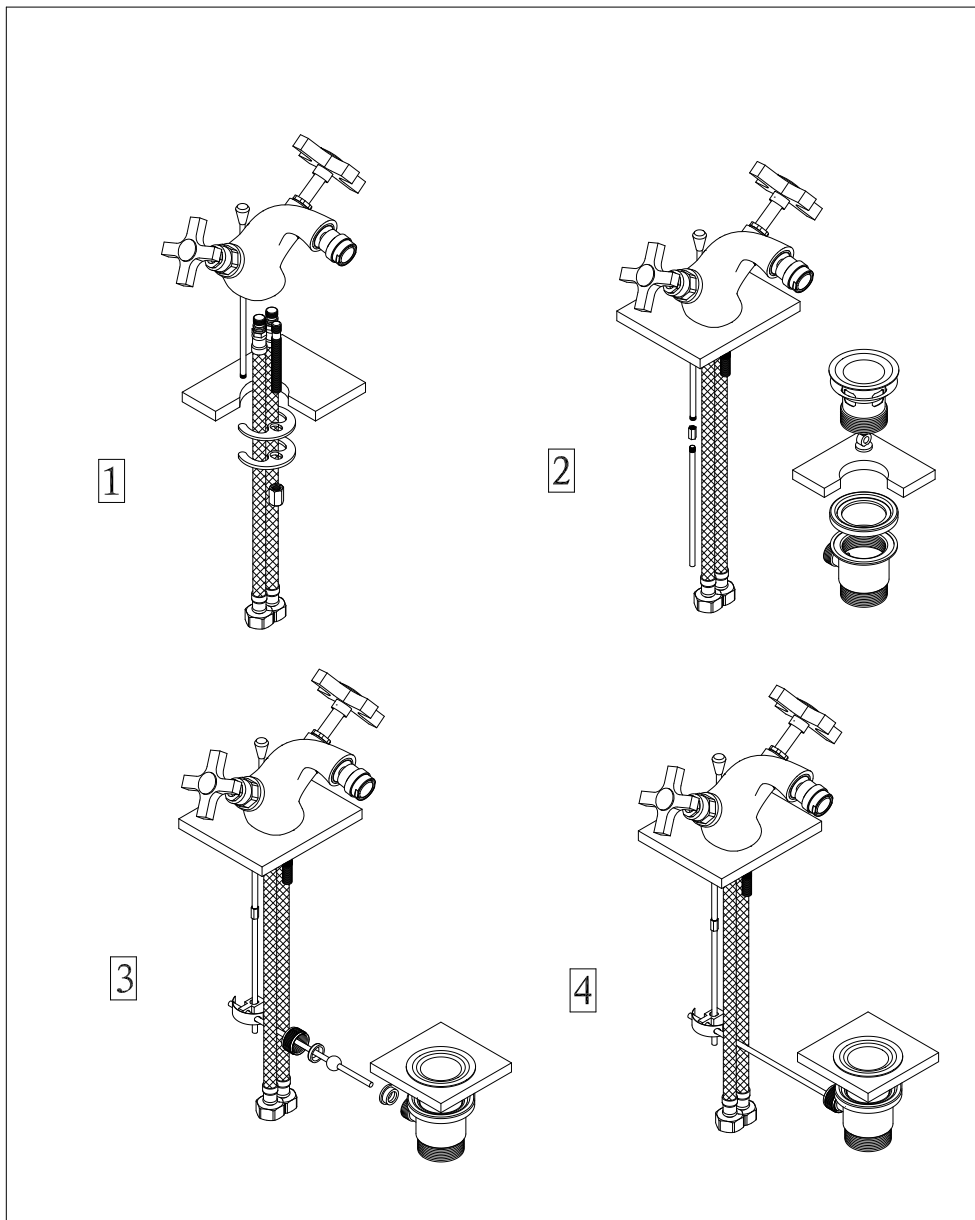

BIDET MIXER WITH POP UP WASTE

Art NO: ADE003

Installation

Technique drawing

Explosion drawing