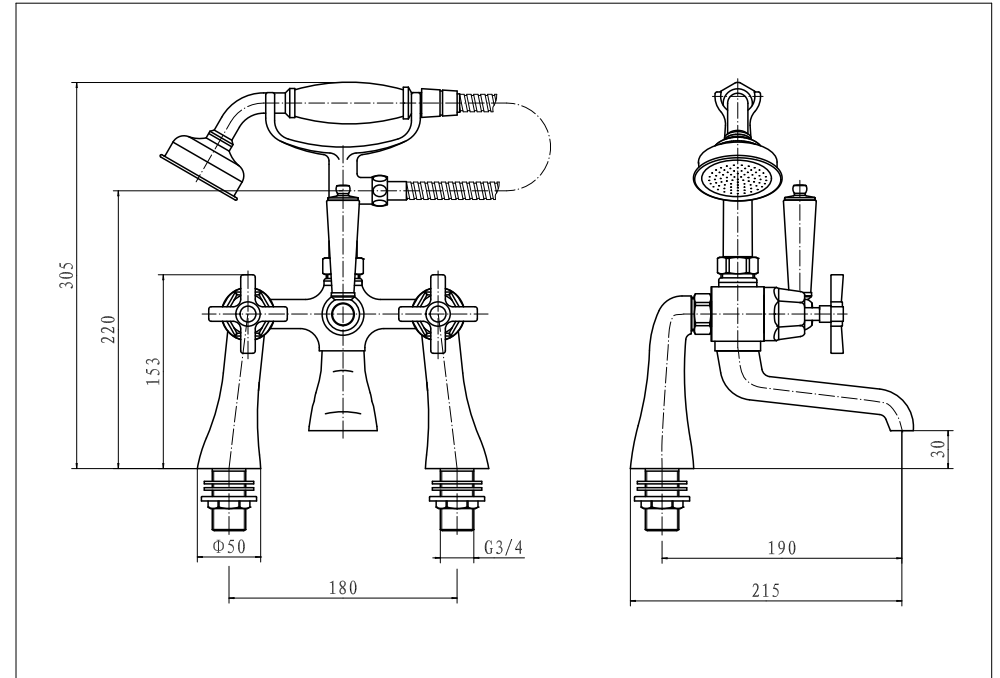

BATH SHOWER MIXER

Art NO: ADE002

Installation

Technique drawing

Explosion drawing