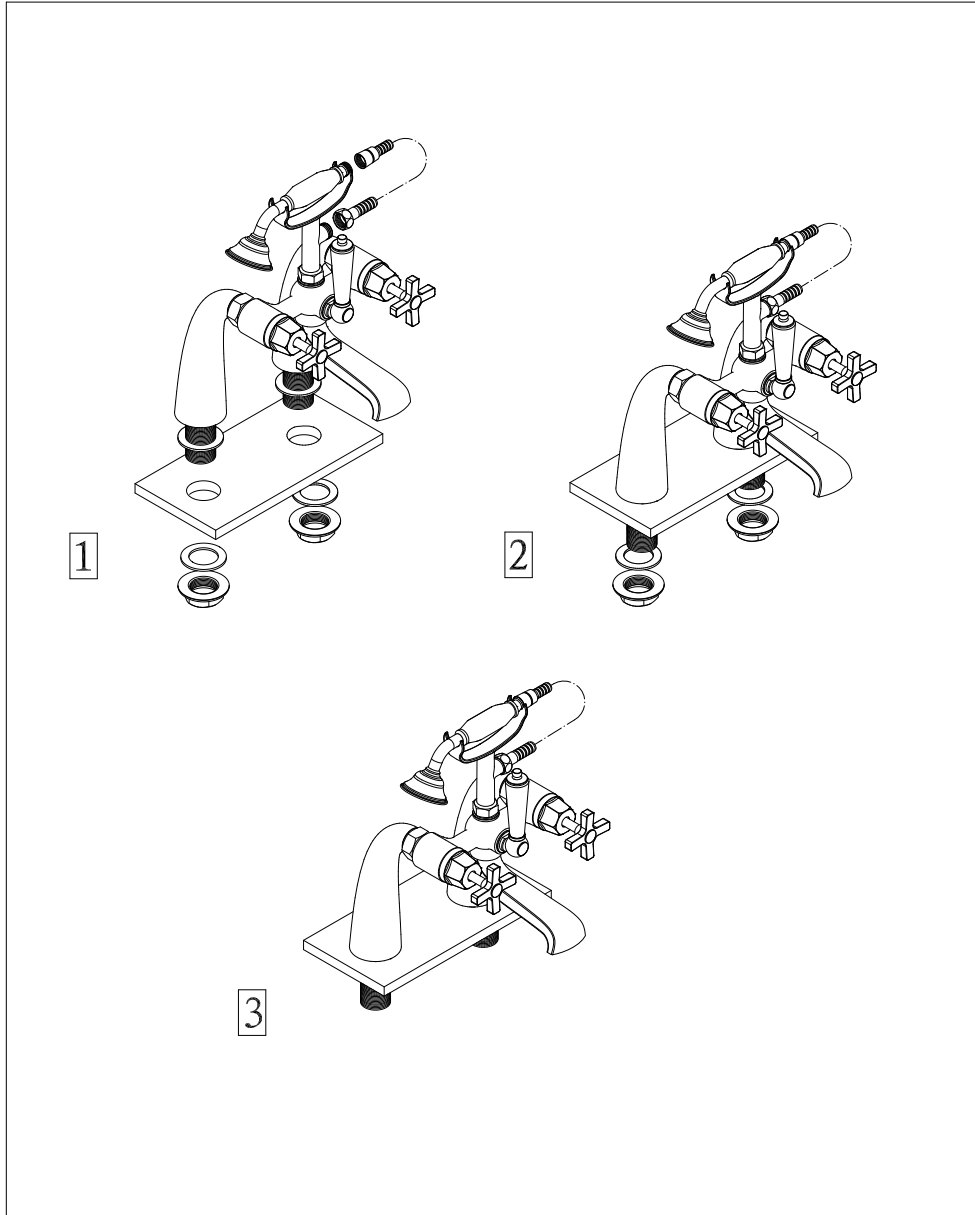

BATH SHOWER MIXER

Art NO: ADE002

Installation

Technique drawing

Explosion drawing