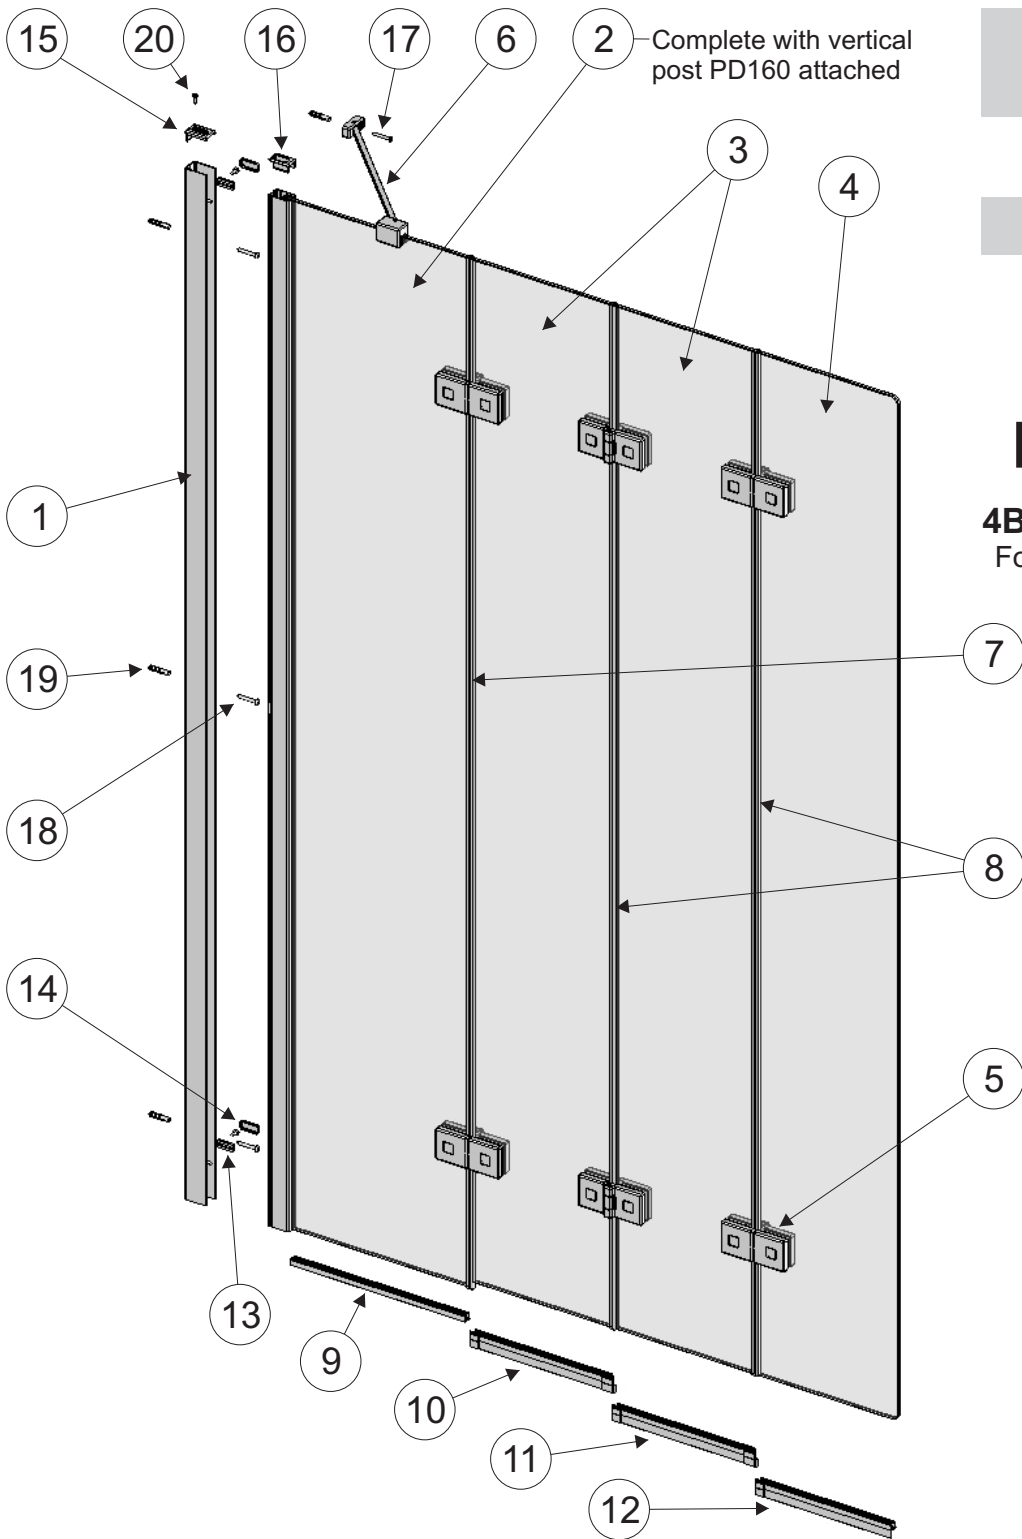

## INSPIRE RANGE

# 4 PANEL FOLD-IN BATHSCREEN

**4BASCOMPLHS - LEFT HAND**  
For Right Hand option - see overleaf

\* Located in Stabiliser Bracket Box

Item	Code	Description	Qty
1	PD159	Wallpost	1
2	GLS-BASC-2A-1	1st Glass Panel	1
3	GLS-BASC-4-2	2nd & 3rd Glass Panel	2
4	GLS-BASC-4-4	4th Glass Panel	1
5	055-MHIN-S	Hinge	6
*6	056-MTB-S	Stabiliser Bracket Assembly	1
7	RF32	Vertical Seal 1510mm	1
8	RF32-SCN2	Vertical Seal 1490mm	2
9	RF34-F-2	1st Panel Bottom Seal	1
10	ASM-RF33-06-L	2nd Panel Bottom Seal	1