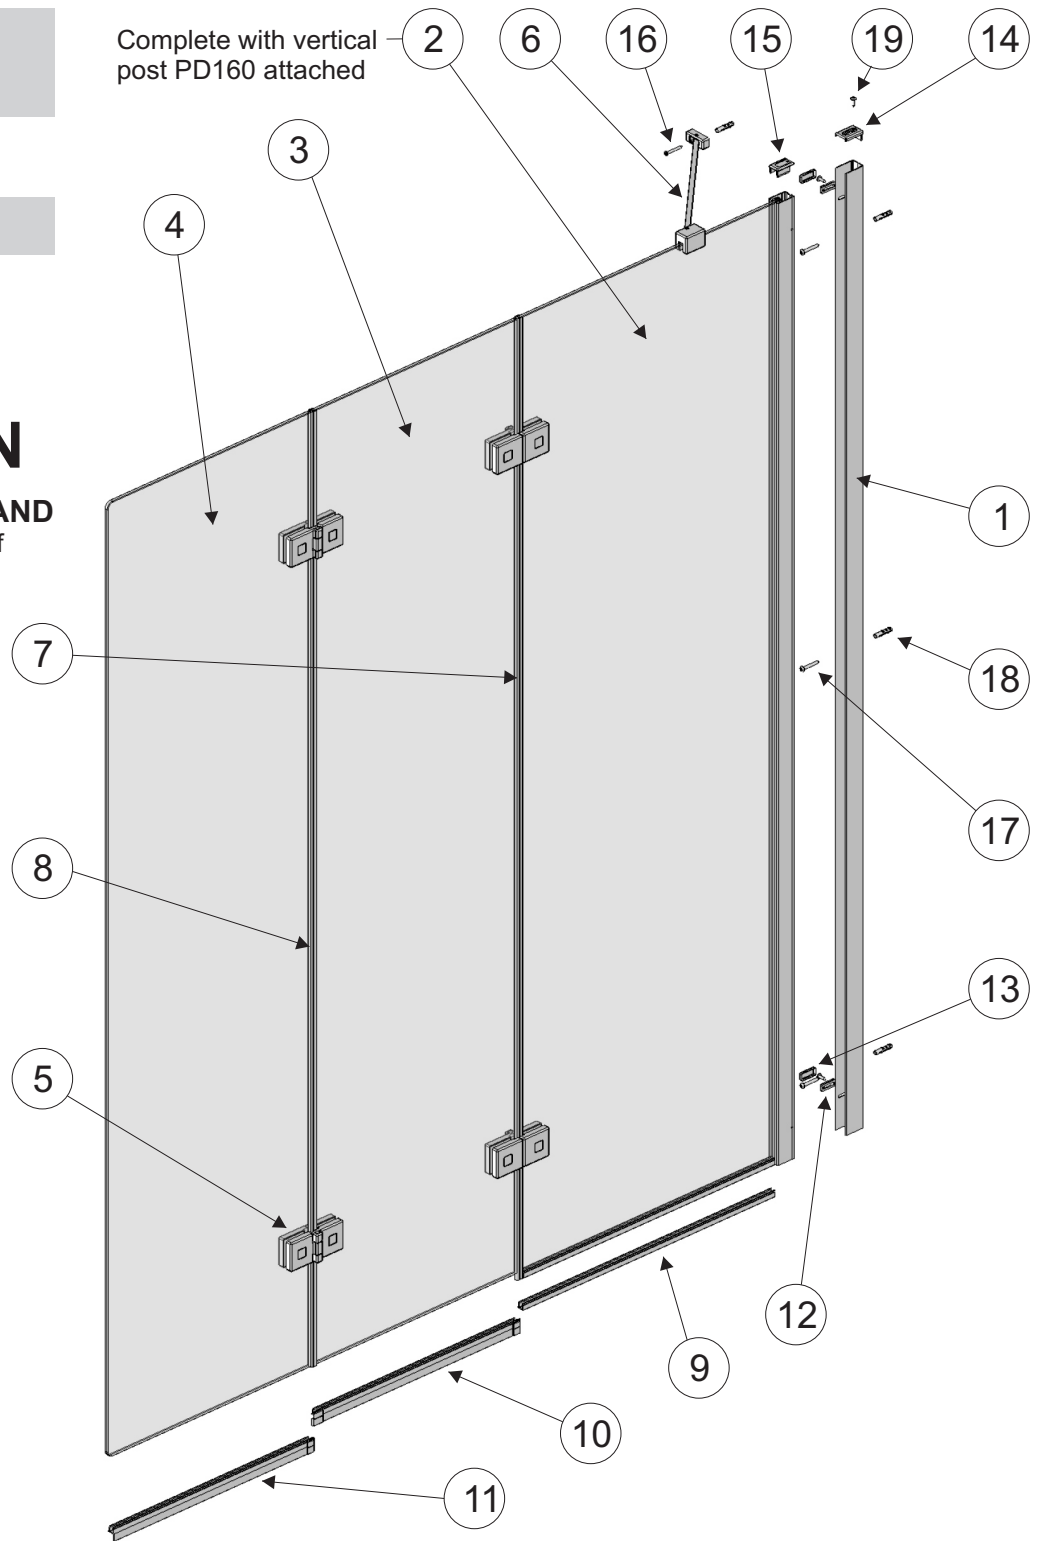

KUDOS

INSPIRE RANGE

Parts/Contents

3 PANEL FOLD-IN BATHSCREEN

4BASCTRIPELHLS - LEFT HAND

For Right Hand option - see overleaf

Item	Code	Description	Qty
1	PD159	Wallpost	1
2	GLS-BASC-2B-1	1st Glass Panel	1
3	GLS-BASC-3-2	2nd Glass Panel	1
4	GLS-BASC-2B-2	3rd Glass Panel	1
5	055-MHIN-S	Hinge	4
*6	056-MTB-S	Stabiliser Bracket Assembly	1
7	RF32	Vertical Seal 1510mm	1
8	RF32-SCN2	Vertical Seal 1490mm	1
9	RF34-F-3	1st Panel Bottom Seal	1
10	ASM-RF33-03-L	2nd Panel Bottom Seal	1

* Located in Stabiliser Bracket Box

KUDOS

INSPIRE RANGE

Parts/Contents

3 PANEL FOLD-IN BATHSCREEN

4BASCTRIPLERHS - RIGHT HAND

For Left Hand option - see overleaf

Item	Code	Description	Qty
1	PD159	Wallpost	1
2	GLS-BASC-2B-1	1st Glass Panel	1
3	GLS-BASC-3-2	2nd Glass Panel	1
4	GLS-BASC-2B-2	3rd Glass Panel	1
5	055-MHIN-S	Hinge	4
*6	056-MTB-S	Stabiliser Bracket Assembly	1
7	RF32	Vertical Seal 1510mm	1
8	RF32-SCN2	Vertical Seal 1490mm	1
9	RF34-F-3	1st Panel Bottom Seal	1
10	ASM-RF33-03-R	2nd Panel Bottom Seal	1