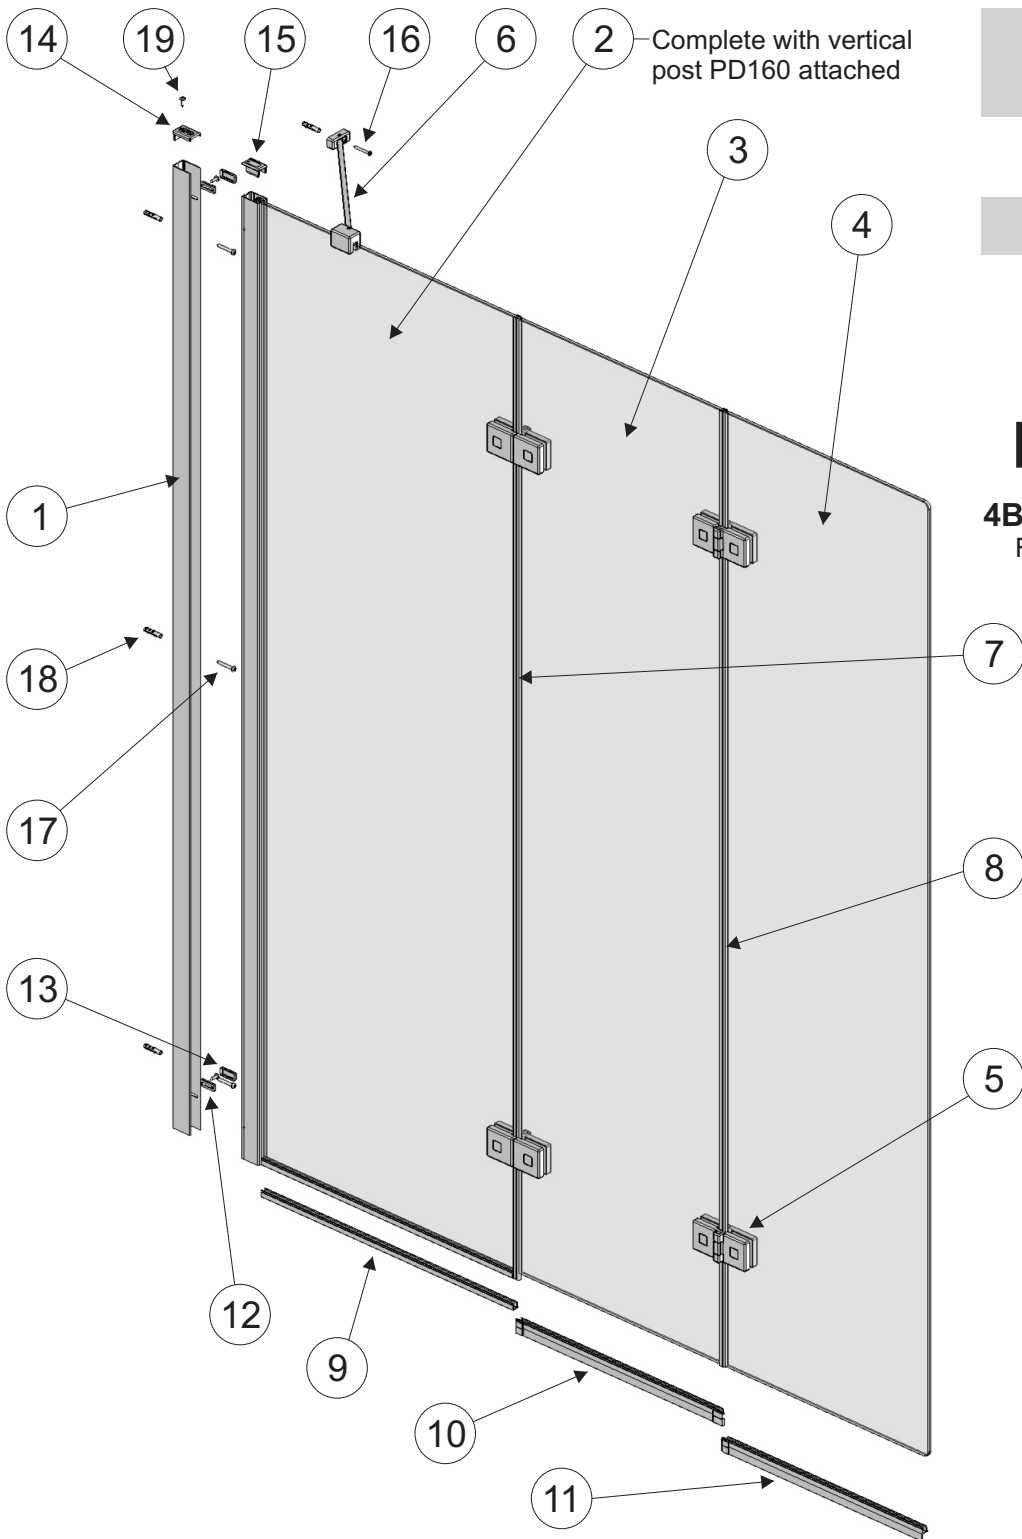

KUDOS

INSPIRE RANGE

Parts/Contents

3 PANEL FOLD-IN BATHSCREEN

4BASCTRIPELHLS - LEFT HAND

For Right Hand option - see overleaf

Item	Code	Description	Qty
1	PD159	Wallpost	1
2	GLS-BASC-2B-1	1st Glass Panel	1
3	GLS-BASC-3-2	2nd Glass Panel	1
4	GLS-BASC-2B-2	3rd Glass Panel	1
5	055-MHIN-S	Hinge	4
*6	056-MTB-S	Stabiliser Bracket Assembly	1
7	RF32	Vertical Seal 1510mm	1
8	RF32-SCN2	Vertical Seal 1490mm	1
9	RF34-F-3	1st Panel Bottom Seal	1
10	ASM-RF33-03-L	2nd Panel Bottom Seal	1

11	ASM-RF33-07-L	3rd Panel Bottom Seal	1
*12	M183-01	Slot Cover	2
*13	M183-02	Slot Cover Cap	2
*14	M189-01	Outer Top Cap	1
*15	M189-02	Inner Top Cap	1
*16	CSK No6x30	6's x 30mm Csk Hd Screw	1
*17	PH No8x30	8's x 30mm Pan Hd Screw	3
*18	6mm Rawlplug	6mm Rawlplug	4
*19	FMH No6x13	6's x 13mm FM Hd Screw	3
*20	M193-01	Wedge Shim	1

* Located in Stabiliser Bracket Box

KUDOS

INSPIRE RANGE

Parts/Contents

3 PANEL FOLD-IN BATHSCREEN

4BASCTRIPLERHS - RIGHT HAND

For Left Hand option - see overleaf

Item	Code	Description	Qty
1	PD159	Wallpost	1
2	GLS-BASC-2B-1	1st Glass Panel	1
3	GLS-BASC-3-2	2nd Glass Panel	1
4	GLS-BASC-2B-2	3rd Glass Panel	1
5	055-MHIN-S	Hinge	4
*6	056-MTB-S	Stabiliser Bracket Assembly	1
7	RF32	Vertical Seal 1510mm	1
8	RF32-SCN2	Vertical Seal 1490mm	1
9	RF34-F-3	1st Panel Bottom Seal	1
10	ASM-RF33-03-R	2nd Panel Bottom Seal	1