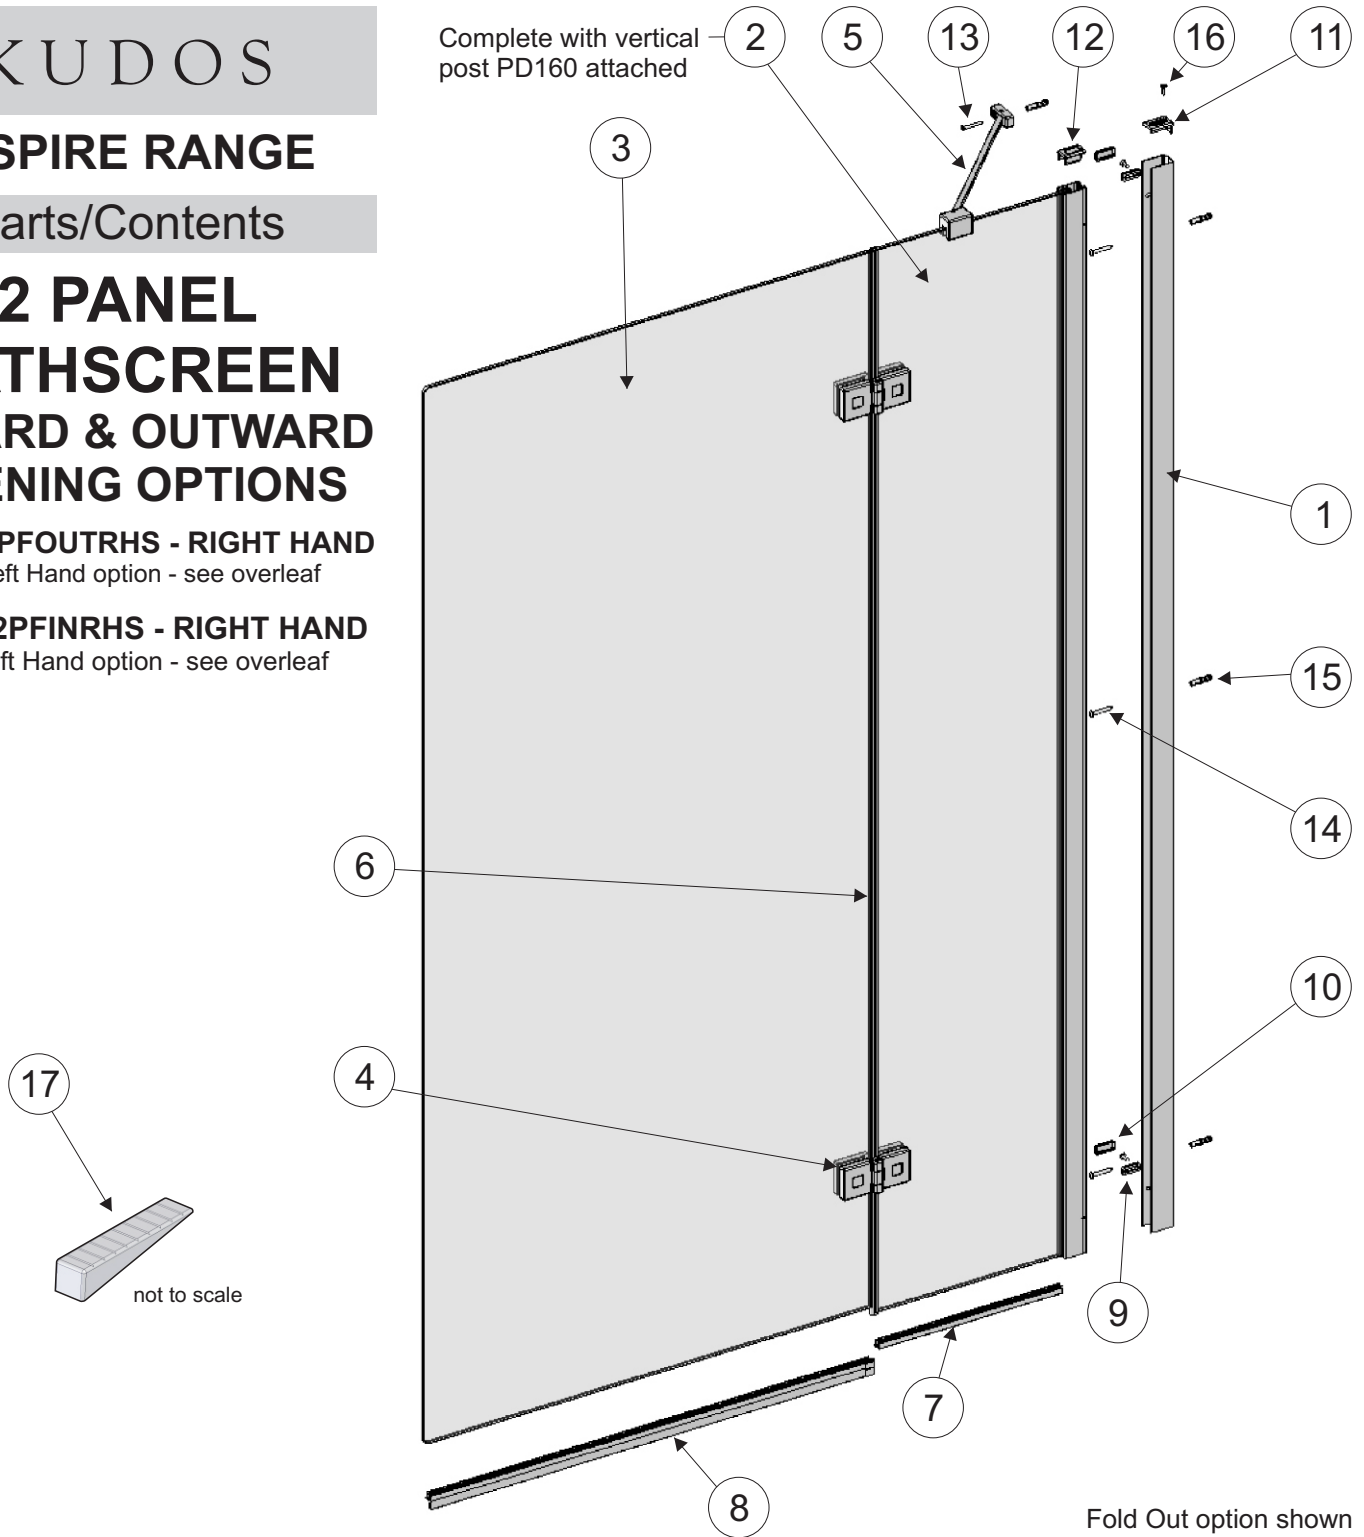

KUDOS

INSPIRE RANGE

Parts/Contents

2 PANEL BATHSCREEN INWARD & OUTWARD OPENING OPTIONS

4BASC2PFOUTRHS - RIGHT HAND

For Left Hand option - see overleaf

4BASC2PFINRHS - RIGHT HAND

For Left Hand option - see overleaf

Item	Code	Description	Qty
1	PD159	Wallpost	1
2	GLS-BASC-2A-1	1st Glass Panel	1
3	GLS-BASC-2A-2	2nd Glass Panel	1
4	055-MHIN-S	Hinge	2
*5	056-MTB-S	Stabiliser Bracket Assembly	1
6	RF32	Vertical Seal 1510mm	1
7	RF34-F-2	1st Panel Bottom Seal	1
8	ASM-RF33-01-R	2nd Panel Bottom Seal	1

* 9	M183-01	Slot Cover	2
*10	M183-02	Slot Cover Cap	2
*11	M189-01	Outer Top Cap	1
*12	M189-02	Inner Top Cap	1
*13	CSK No6x30	6's x 30mm Csk Hd Screw	1
*14	PH No8x30	8's x 30mm Pan Hd Screw	3
*15	6mm Rawlplug	6mm Rawlplug	4
*16	FMH No6x13	6's x 13mm FM Hd Screw	3
*17	M193-01	Wedge Shim	1

* Located in Stabiliser Bracket Box