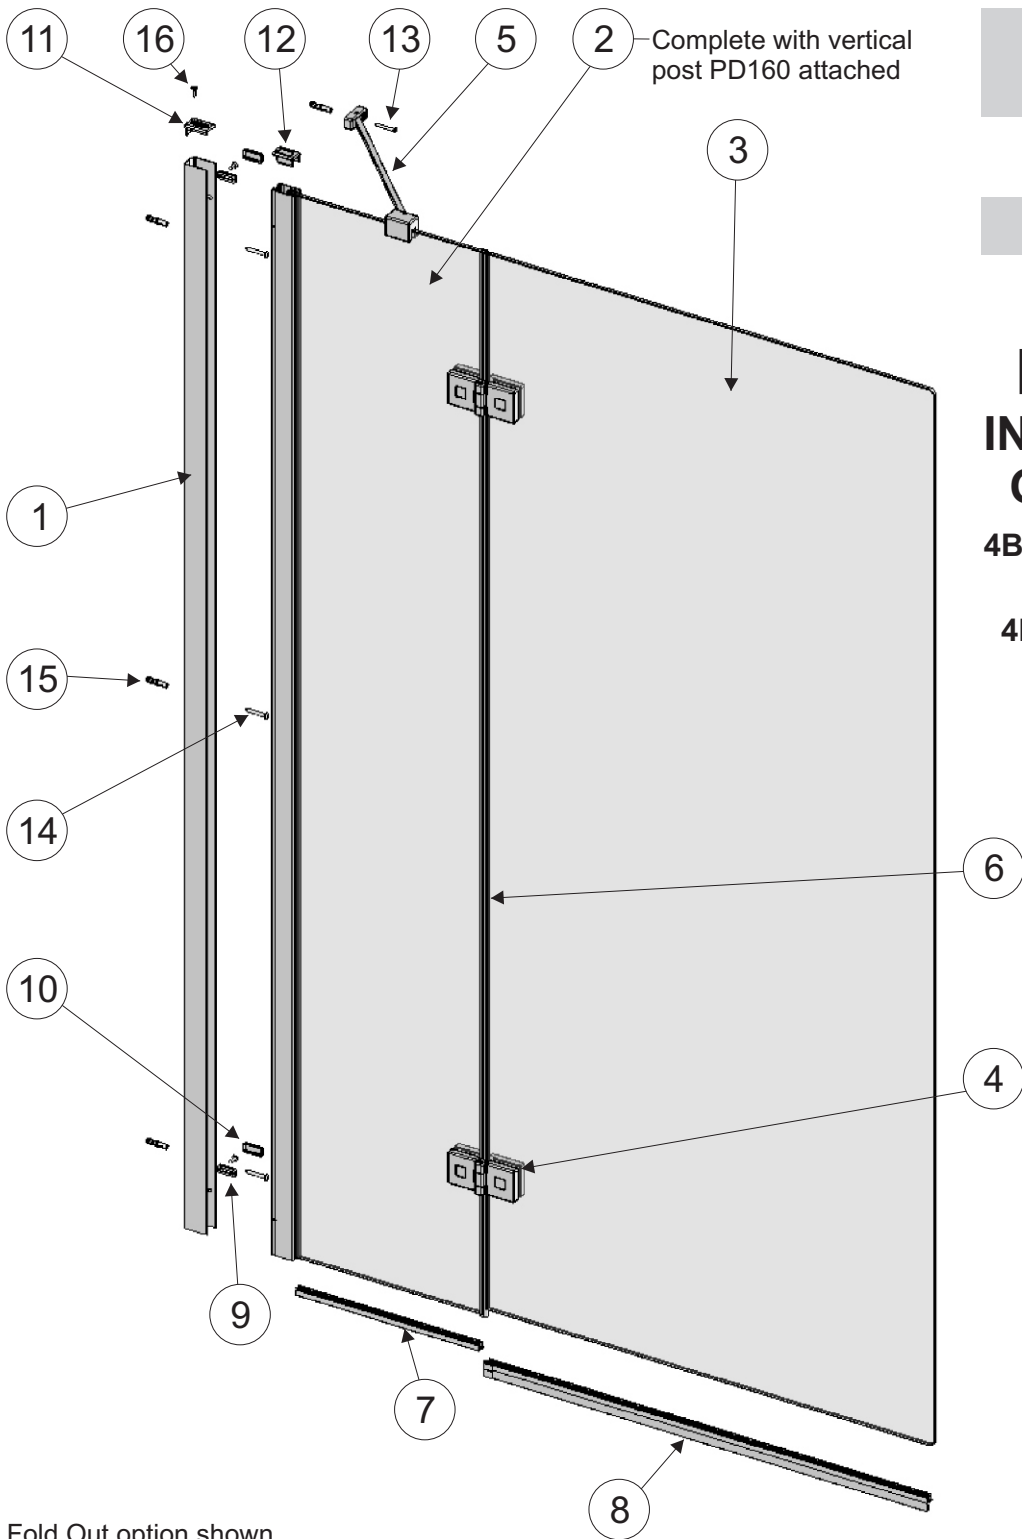

KUDOS

INSPIRE RANGE

Parts/Contents

2 PANEL BATHSCREEN INWARD & OUTWARD OPENING OPTIONS

4BASC2PFOUTLHS - LEFT HAND

For Right Hand option - see overleaf

4BASC2PFINLHS - LEFT HAND

For Right Hand option - see overleaf

Fold Out option shown

Item	Code	Description	Qty
1	PD159	Wallpost	1
2	GLS-BASC-2A-1	1st Glass Panel	1
3	GLS-BASC-2A-2	2nd Glass Panel	1
4	055-MHIN-S	Hinge	2
*5	056-MTB-S	Stabiliser Bracket Assembly	1
6	RF32	Vertical Seal 1510mm	1
7	RF34-F-2	1st Panel Bottom Seal	1
8	ASM-RF33-01-L	2nd Panel Bottom Seal	1