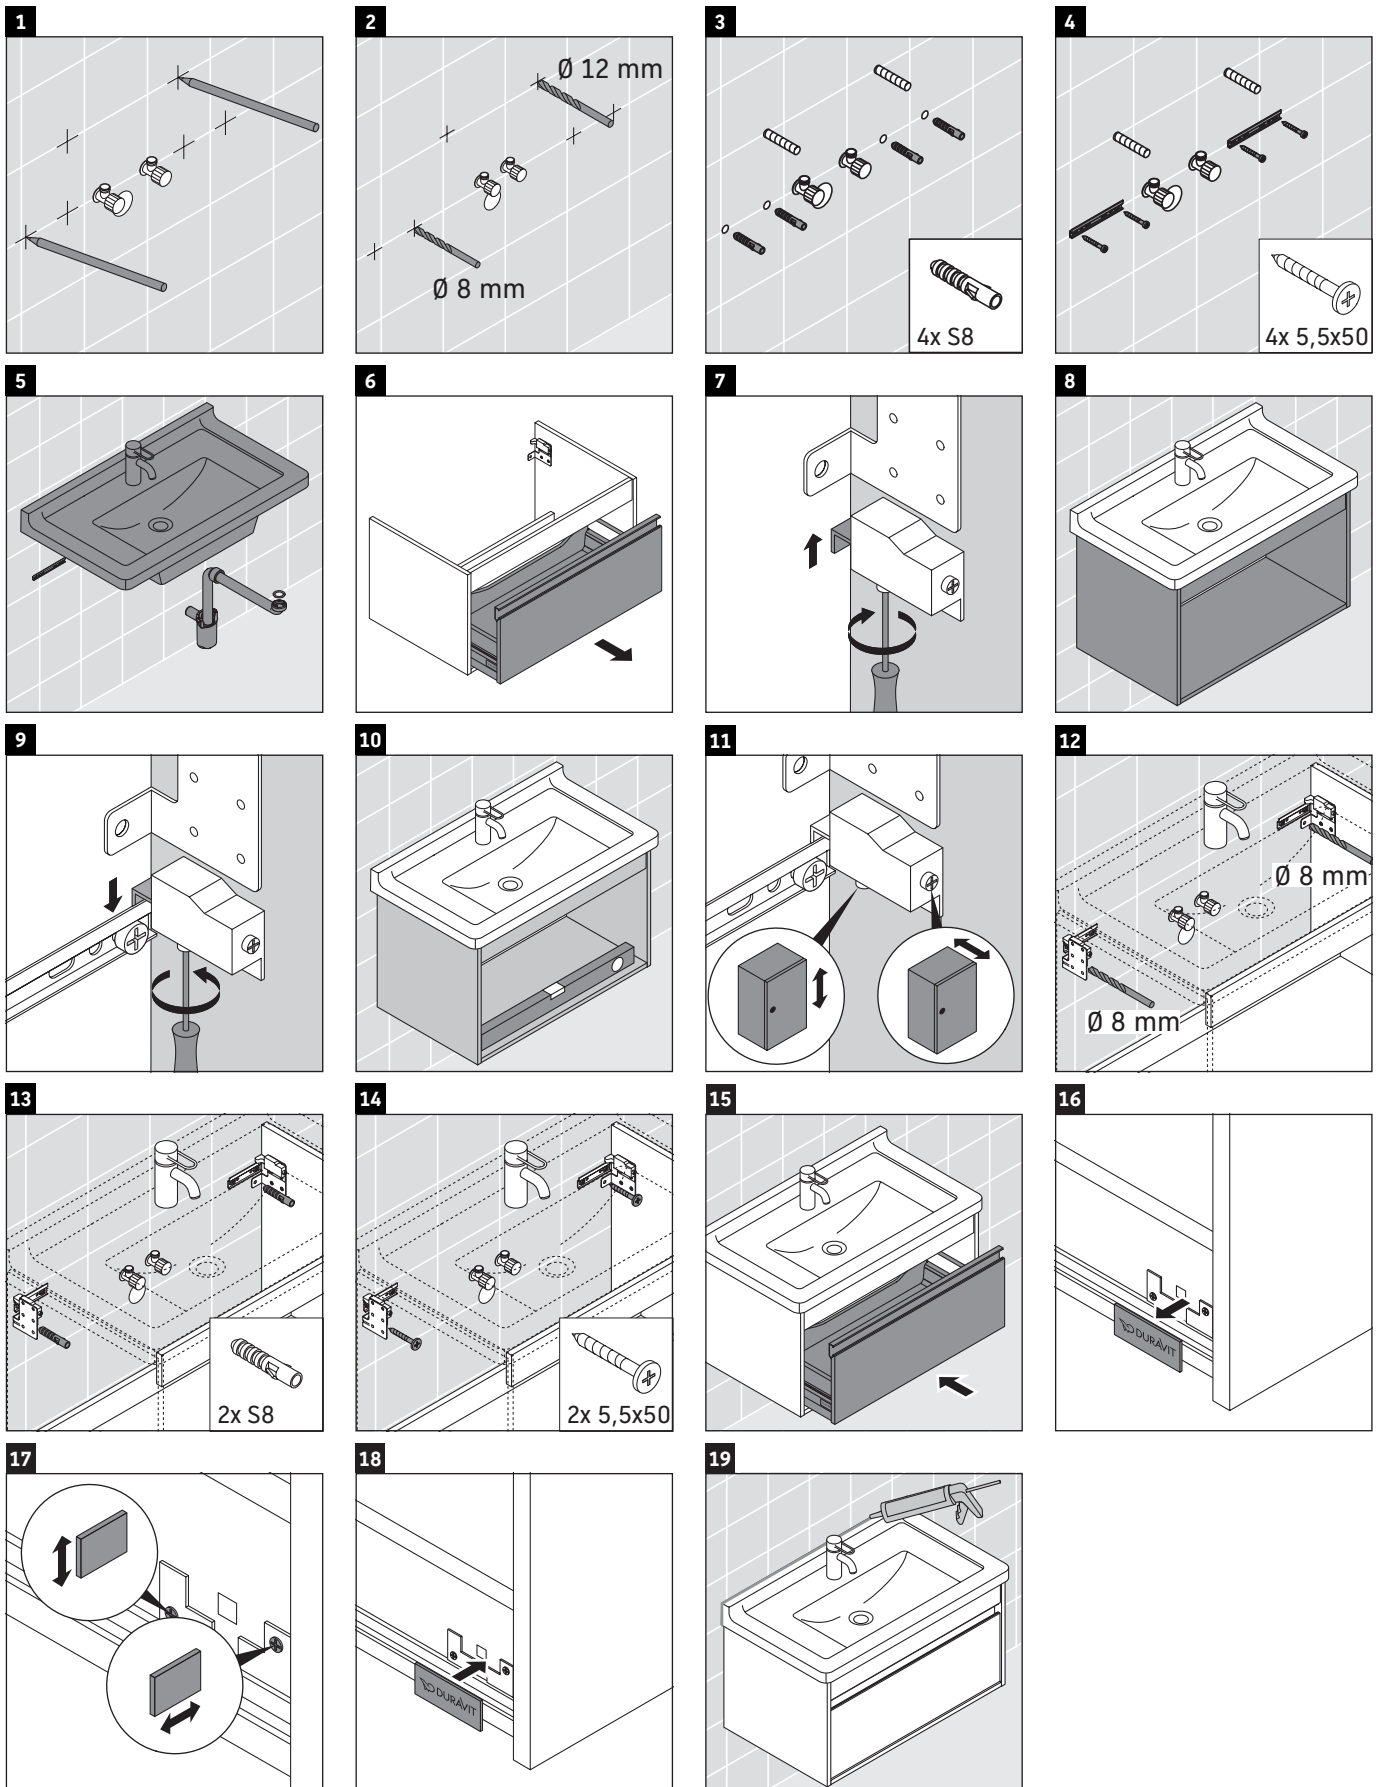

Duravit AG, Werderstr. 36, 78132 Hornberg, Germany, Phone +49 78 33 700, Fax +49 78 33 70 289, info@duravit.de, www.duravit.de