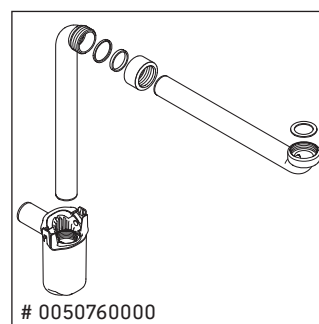

Ketho

KT 6664

Mounting instructions

Instructions for use

The bathroom furniture range complies with the standards and guidelines applicable at the time of delivery and is designed for use in bathrooms. Direct contact with water should be avoided, for example, when showering.