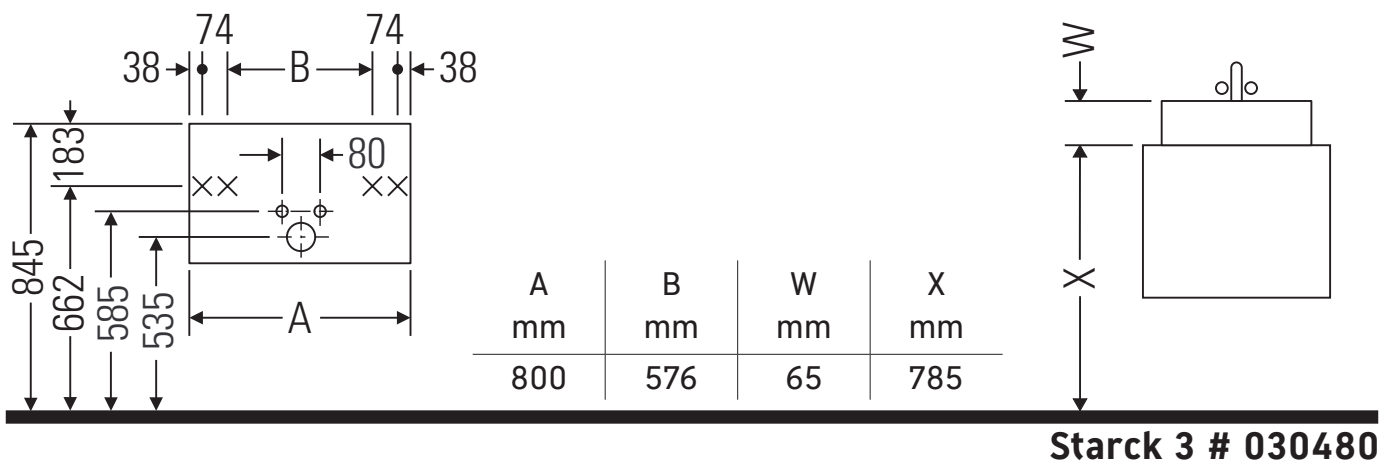

Ketho

KT 6664

Mounting instructions

Instructions for use

The bathroom furniture range complies with the standards and guidelines applicable at the time of delivery and is designed for use in bathrooms. Direct contact with water should be avoided, for example, when showering.