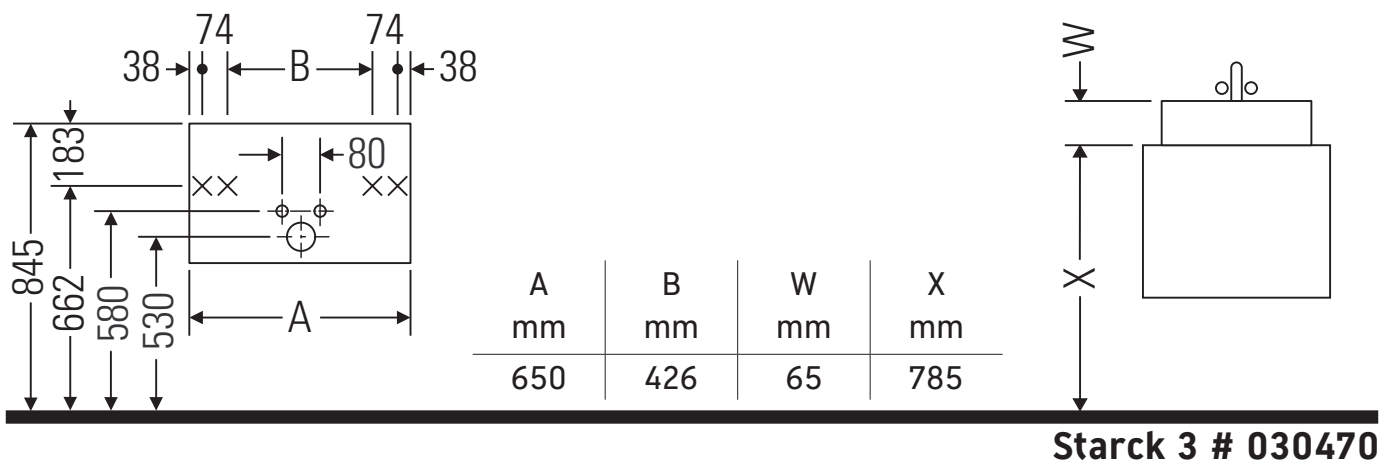

Ketho

KT 6663

Mounting instructions

Instructions for use

The bathroom furniture range complies with the standards and guidelines applicable at the time of delivery and is designed for use in bathrooms. Direct contact with water should be avoided, for example, when showering.