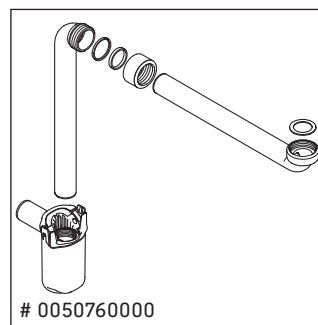

Ketho

KT 6663

Mounting instructions

Instructions for use

The bathroom furniture range complies with the standards and guidelines applicable at the time of delivery and is designed for use in bathrooms. Direct contact with water should be avoided, for example, when showering.