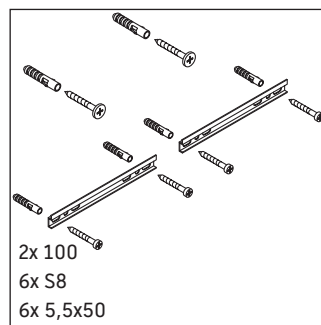

Ketho

KT 6663

Mounting instructions

Instructions for use

The bathroom furniture range complies with the standards and guidelines applicable at the time of delivery and is designed for use in bathrooms. Direct contact with water should be avoided, for example, when showering.