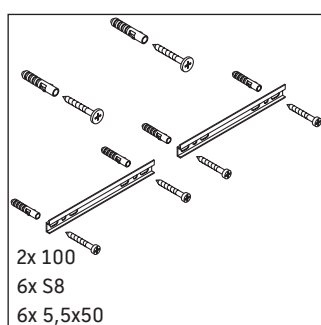

Ketho

KT 6647

Mounting instructions

Instructions for use

The bathroom furniture range complies with the standards and guidelines applicable at the time of delivery and is designed for use in bathrooms. Direct contact with water should be avoided, for example, when showering.