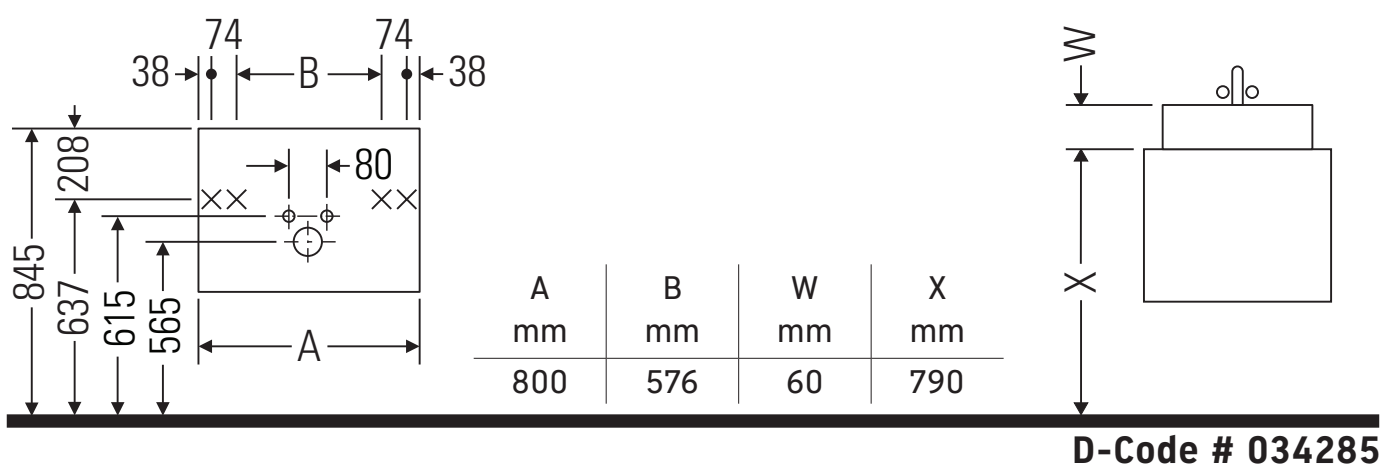

Ketho

KT 6647

Mounting instructions

Instructions for use

The bathroom furniture range complies with the standards and guidelines applicable at the time of delivery and is designed for use in bathrooms. Direct contact with water should be avoided, for example, when showering.