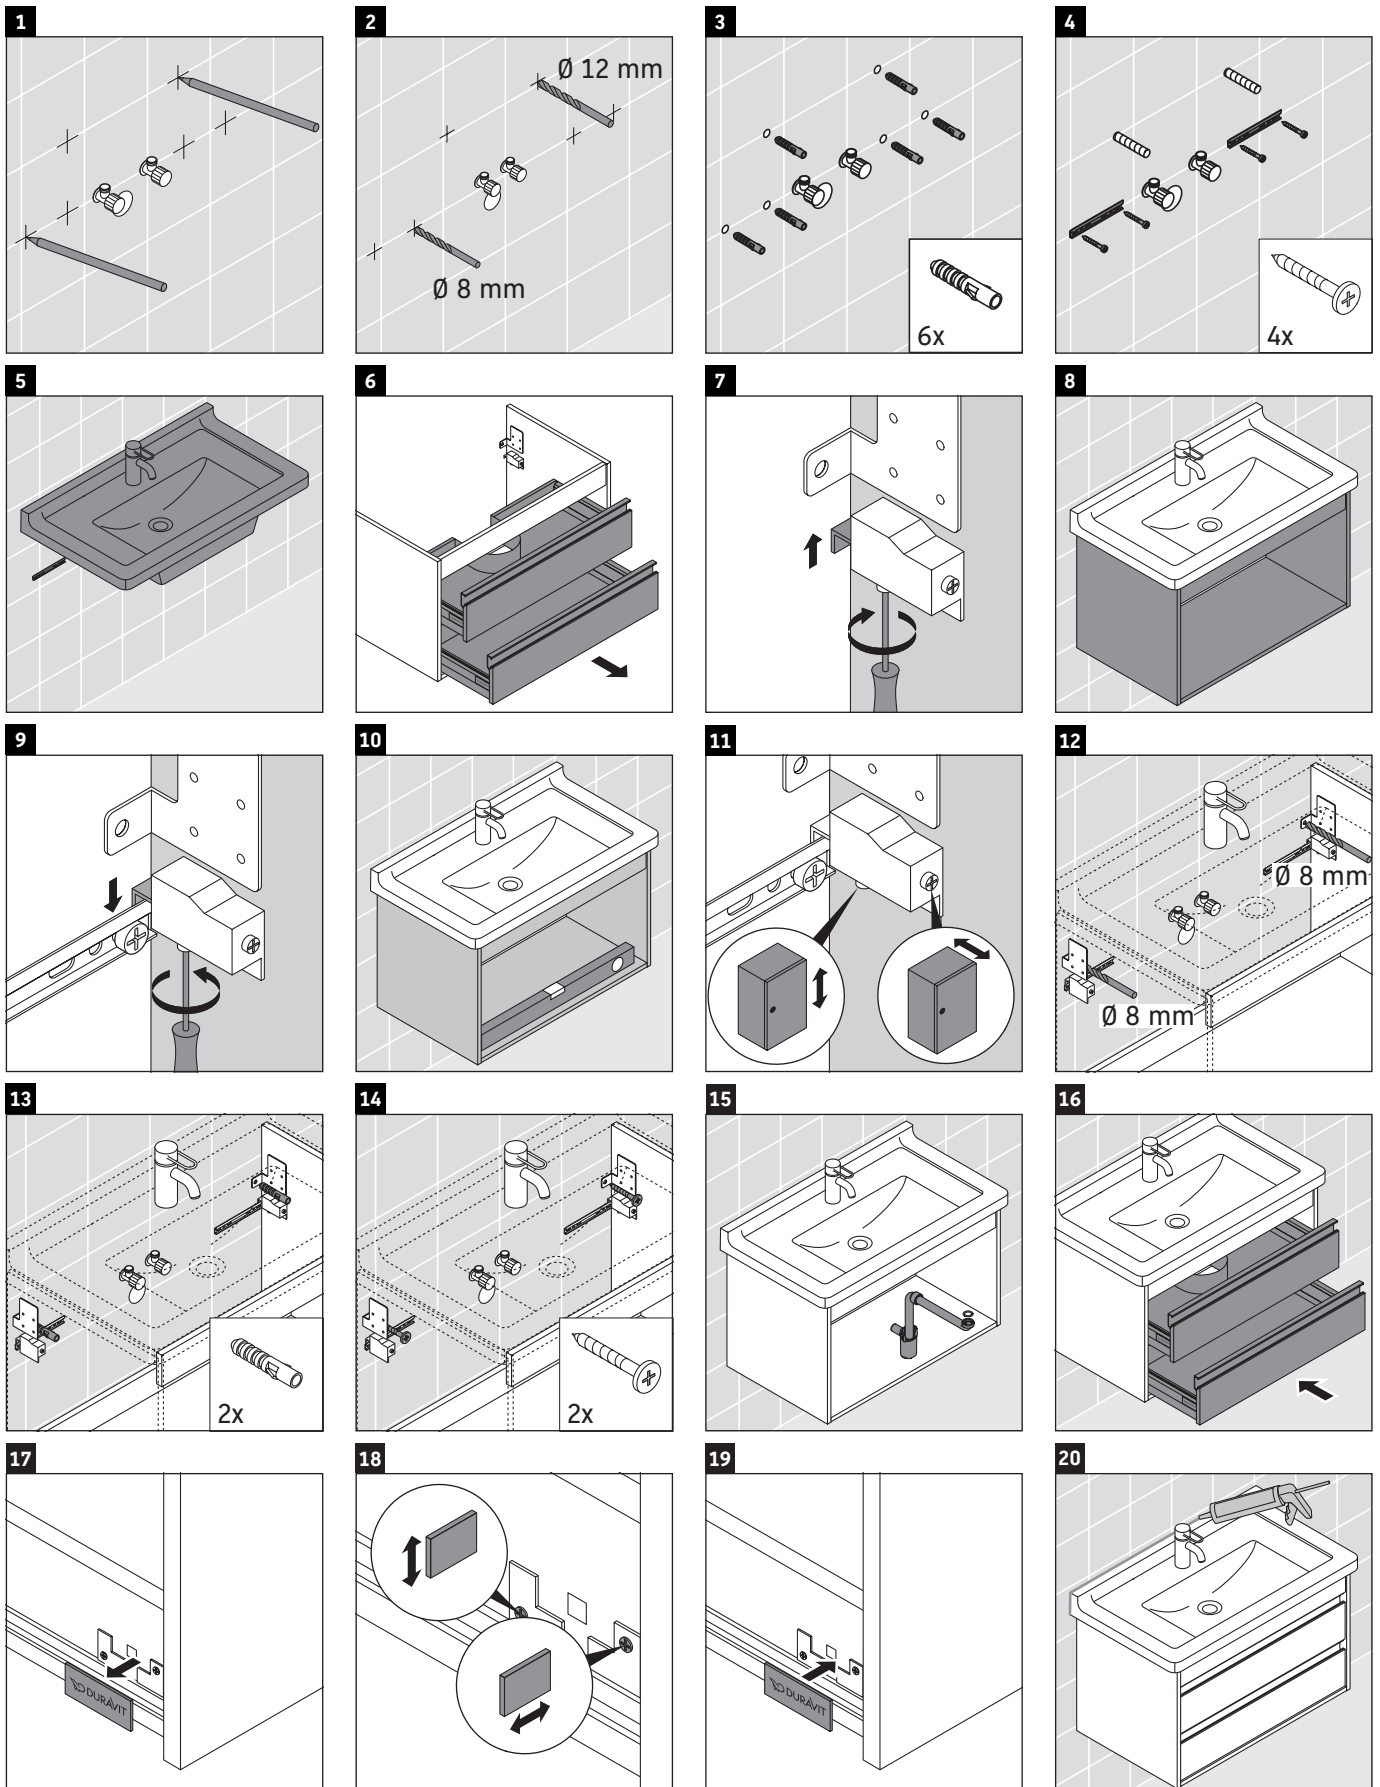

Duravit AG, Werderstr. 36, 78132 Hornberg, Germany, Phone +49 78 33 700, Fax +49 78 33 70 289, info@duravit.de, www.duravit.de