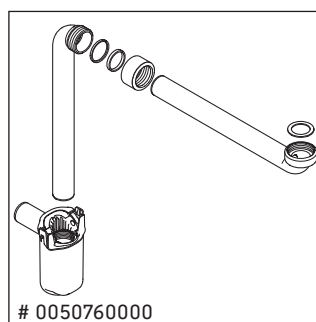

## Mounting instructions

A	B	W	X
mm	mm	mm	mm
650	426	40	810

Starck3 # 030470