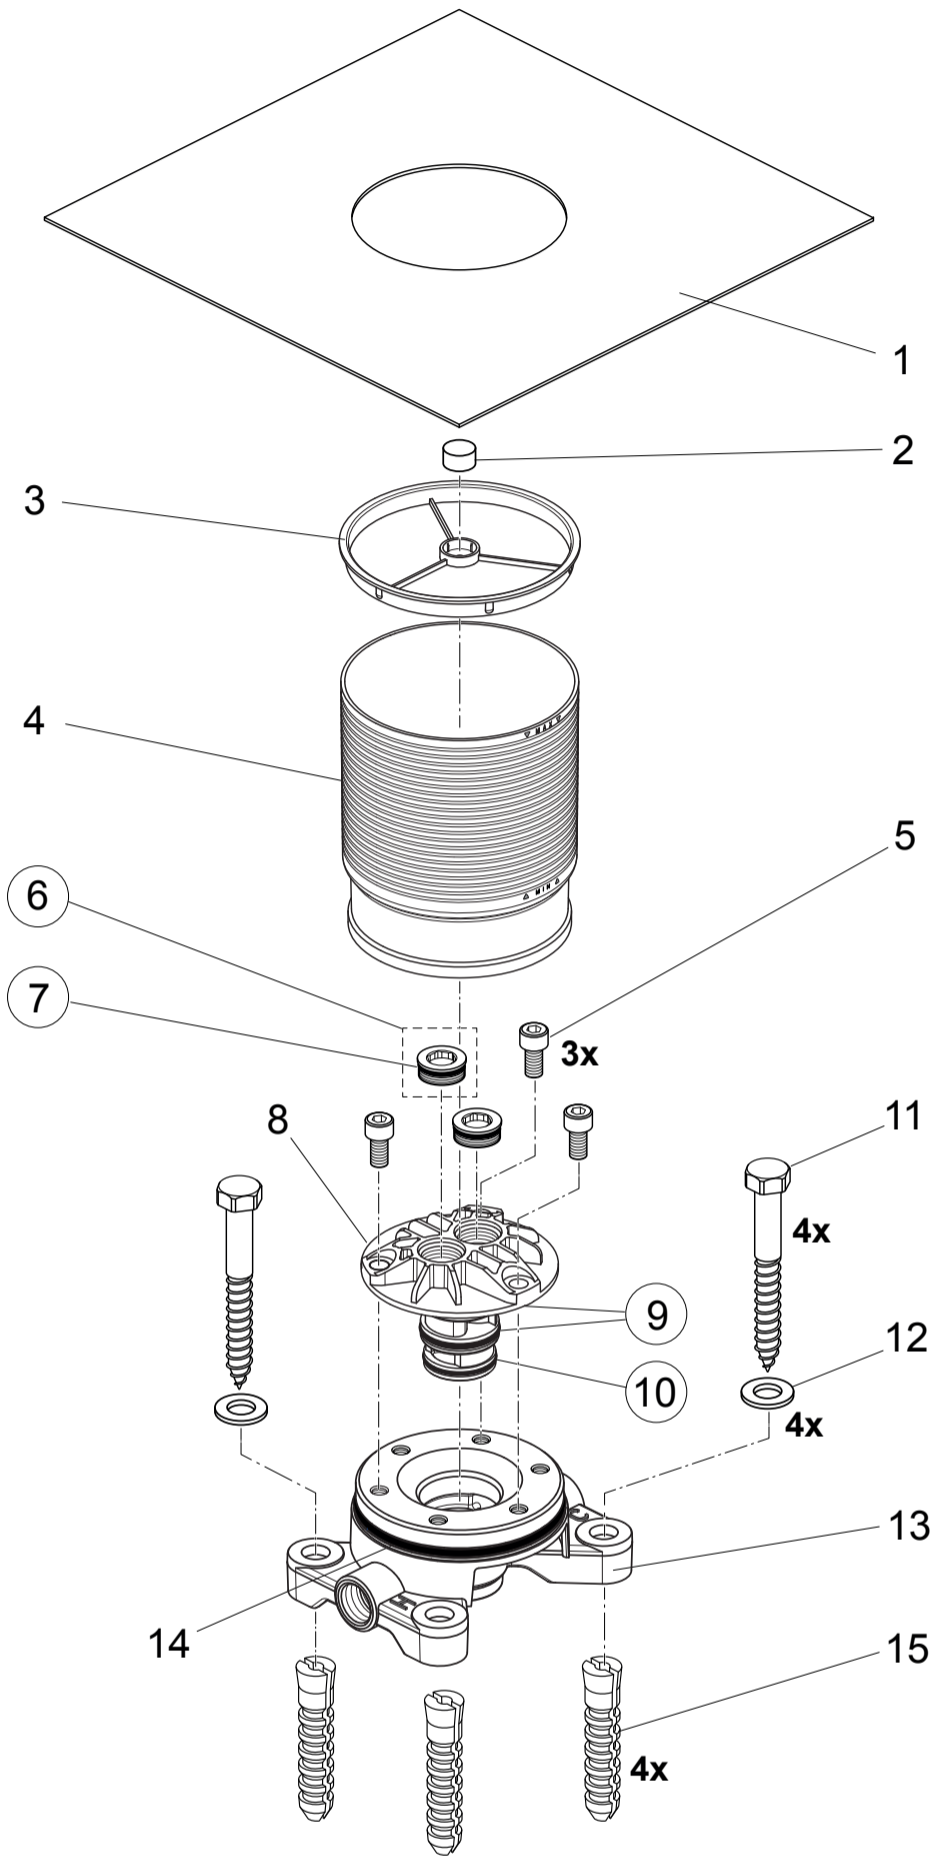

Pos.	Part No.
6	A 963 548 NU
7	A 961 810 NU
9	N 960 006 NU
10	A 961 667 NU

Ideal
STANDARD

MELANGE
A 6133 NU

0417 / A 866 729
(+ A 865 612)
Made in Germany

	P	bar					Q (3 bar)
	T	°C				l/min	28

Ideal Standard International NV
 Corporate Village - Gent Building
 Da Vincilaan 2
 1935 Zaventem
 Belgium