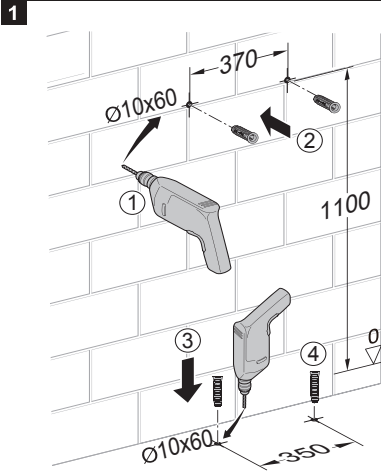

AQUAECO

WASHROOM AND PLUMBING SOLUTIONS

Installation Guide

AQE-K133-A01-ESG1

AQUAECO CONCEALED CISTERN FOR WALL HUNG WC

A member of SANIPEXGROUP

DN110

DN55

[mm]

22

23

24

25