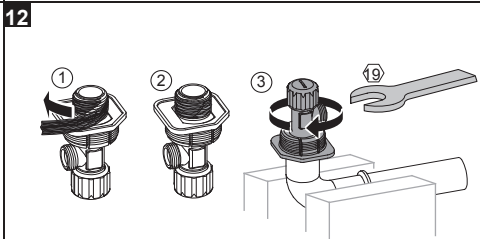

AQUAECO

WASHROOM AND PLUMBING SOLUTIONS

Installation Guide

AQE-K133-A01-ESG1

AQUAECO CONCEALED CISTERN FOR WALL HUNG WC

A member of SANIPEXGROUP

DN110

DN55

[mm]

22

23

24

25