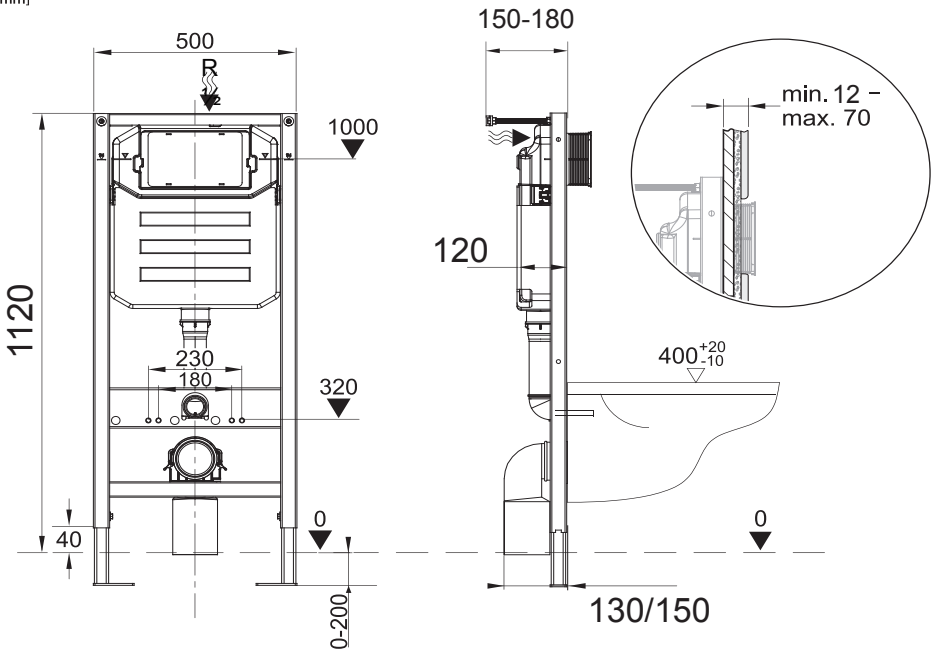

AQUAECO

WASHROOM AND PLUMBING SOLUTIONS

Installation Guide

AQE-K133-A01-ESG1

AQUAECO CONCEALED CISTERN FOR WALL HUNG WC

A member of SANIPEXGROUP

DN110

DN55

[mm]

22

23

24

25