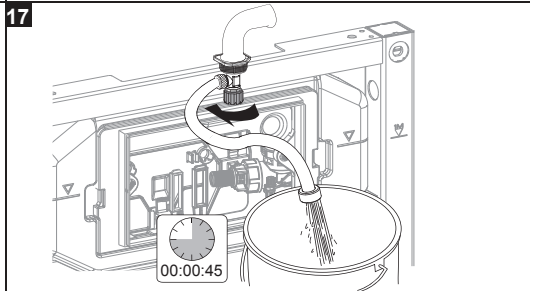

AQUAECO

WASHROOM AND PLUMBING SOLUTIONS

Installation Guide

AQE-K133-A01-ESG1

AQUAECO CONCEALED CISTERN FOR WALL HUNG WC

A member of SANIPEXGROUP

DN110

DN55

[mm]

22

23

24

25