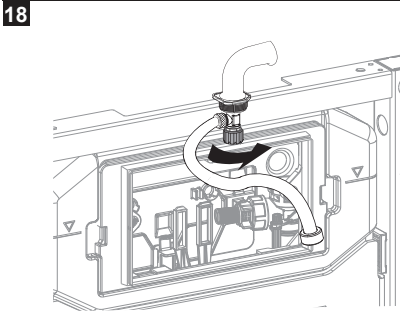

AQUAECO

WASHROOM AND PLUMBING SOLUTIONS

Installation Guide

AQE-K133-A01-ESG1

AQUAECO CONCEALED CISTERN FOR WALL HUNG WC

A member of SANIPEXGROUP

DN110

DN55

[mm]

22

23

24

25