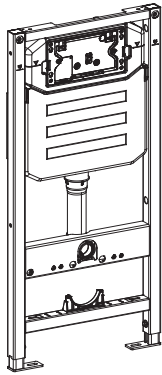

AQUAECO

WASHROOM AND PLUMBING SOLUTIONS

Installation Guide

AQE-K133-A01-ESG1

AQUAECO CONCEALED CISTERN FOR WALL HUNG WC

A member of SANIPEXGROUP

DN110

DN55

[mm]

22

23

24

25