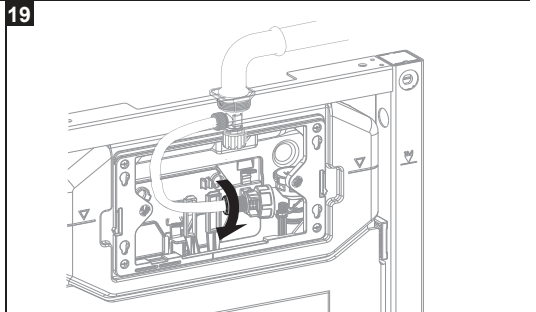

AQUAECO

WASHROOM AND PLUMBING SOLUTIONS

Installation Guide

AQE-K133-A01-ESG1

AQUAECO CONCEALED CISTERN FOR WALL HUNG WC

A member of SANIPEXGROUP

DN110

DN55

[mm]

22

23

24

25