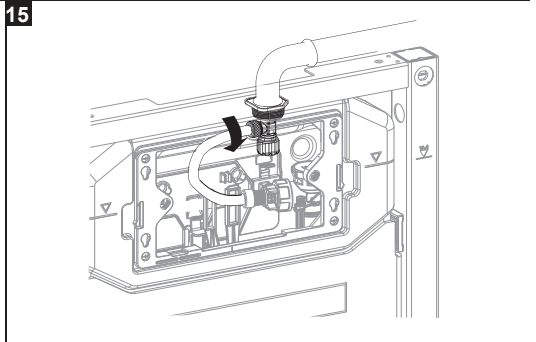

AQUAECO

WASHROOM AND PLUMBING SOLUTIONS

Installation Guide

AQE-K133-A01-ESG1

AQUAECO CONCEALED CISTERN FOR WALL HUNG WC

A member of SANIPEXGROUP

DN110

DN55

[mm]

22

23

24

25