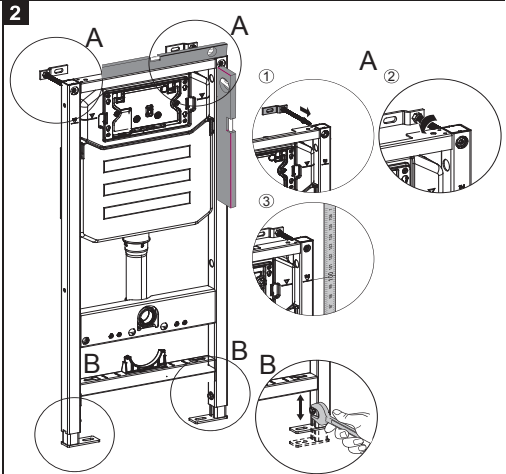

AQUAECO

WASHROOM AND PLUMBING SOLUTIONS

Installation Guide

AQE-K133-A01-ESG1

AQUAECO CONCEALED CISTERN FOR WALL HUNG WC

A member of SANIPEXGROUP

DN110

DN55

[mm]

22

23

24

25