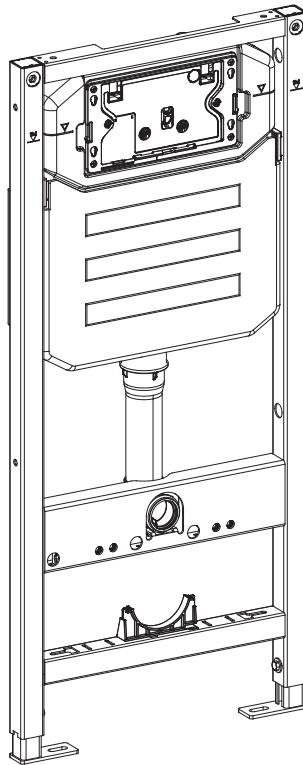

AQUAECO

WASHROOM AND PLUMBING SOLUTIONS

Installation Guide

AQE-K133-A01-ESG1

AQUAECO CONCEALED CISTERN FOR WALL HUNG WC

A member of SANIPEXGROUP

DN110

DN55

[mm]

22

23

24

25