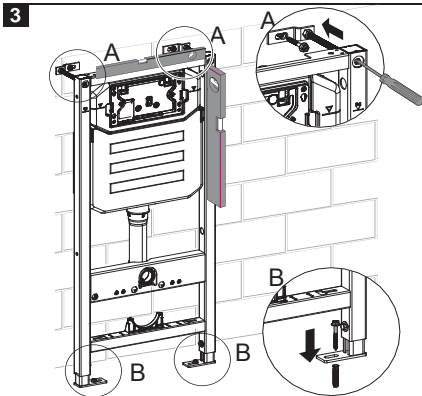

AQUAECO

WASHROOM AND PLUMBING SOLUTIONS

Installation Guide

AQE-K133-A01-ESG1

AQUAECO CONCEALED CISTERN FOR WALL HUNG WC

A member of SANIPEXGROUP

DN110

DN55

[mm]

22

23

24

25