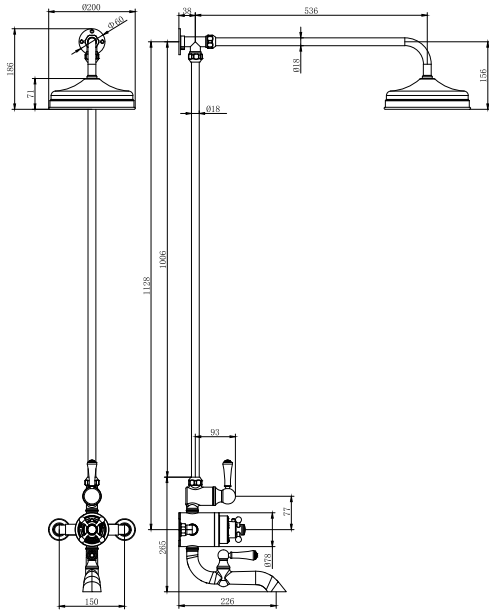

Chatsworth Classic Bath Showers Wall Mounted With Over Head Shower

Fitting Instructions

Please follow them carefully and
leave this manual with end user