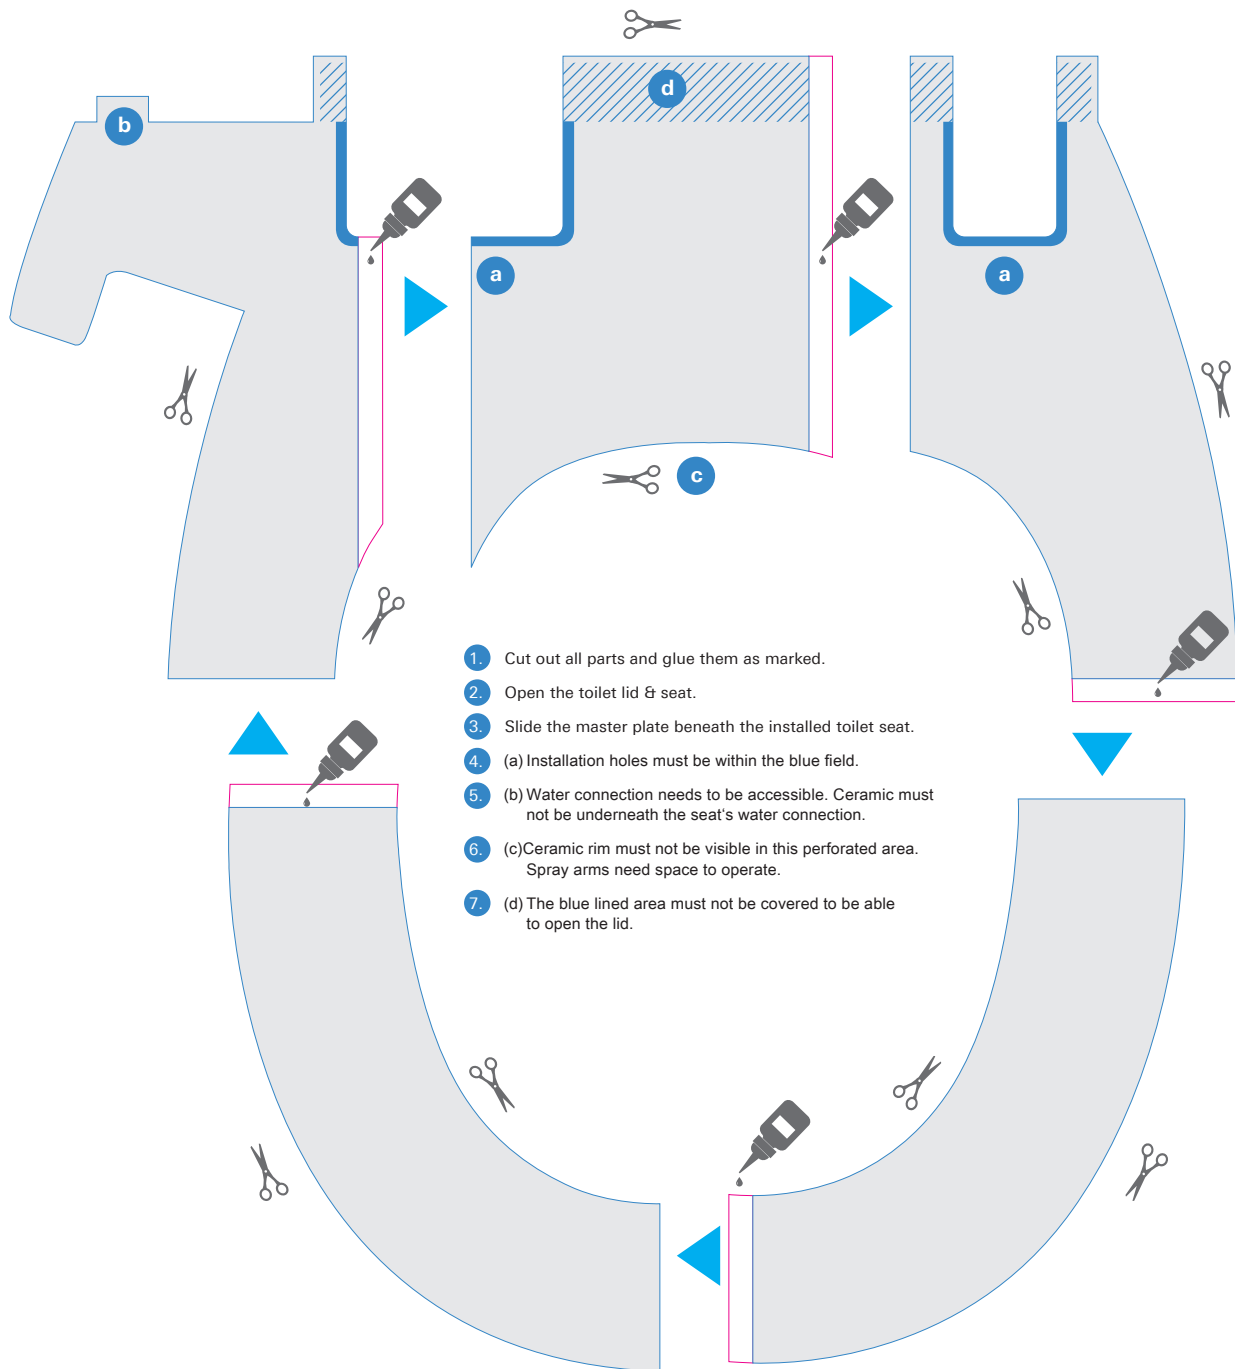

2016/09/28

Pure Freude
an Wasser

GROHE MANUAL SHOWER TOILET SEAT

Pure Freude
an Wasser

GROHE 39 648 SH0

GROHE AG
Feldmühleplatz 15
D - 40545 Düsseldorf
Germany

© 03/2020 – Copyright by GROHE