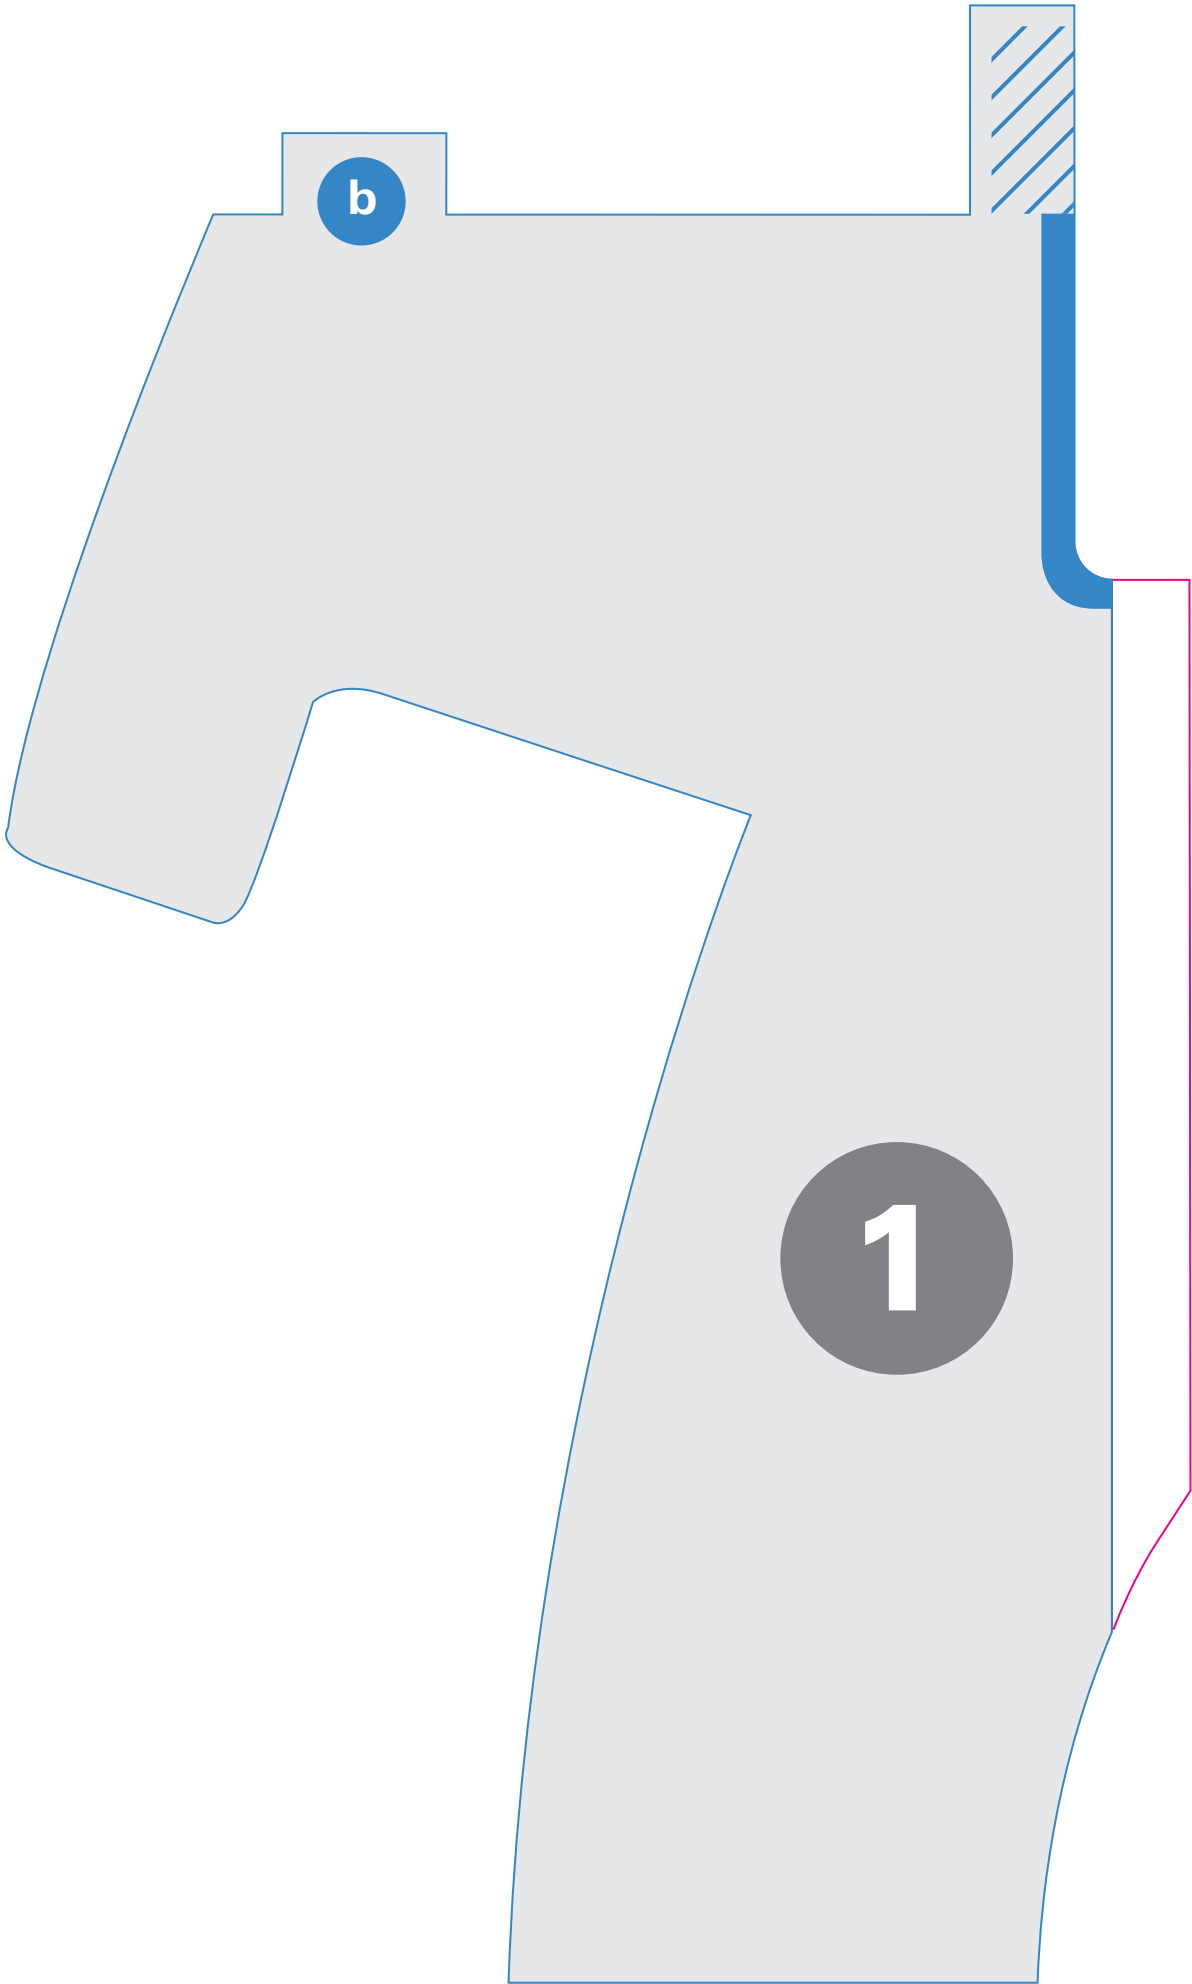

2016/09/28

Pure Freude
an Wasser

GROHE MANUAL SHOWER TOILET SEAT

Pure Freude
an Wasser

GROHE 39 648 SH0

GROHE AG
Feldmühleplatz 15
D - 40545 Düsseldorf
Germany

© 03/2020 – Copyright by GROHE