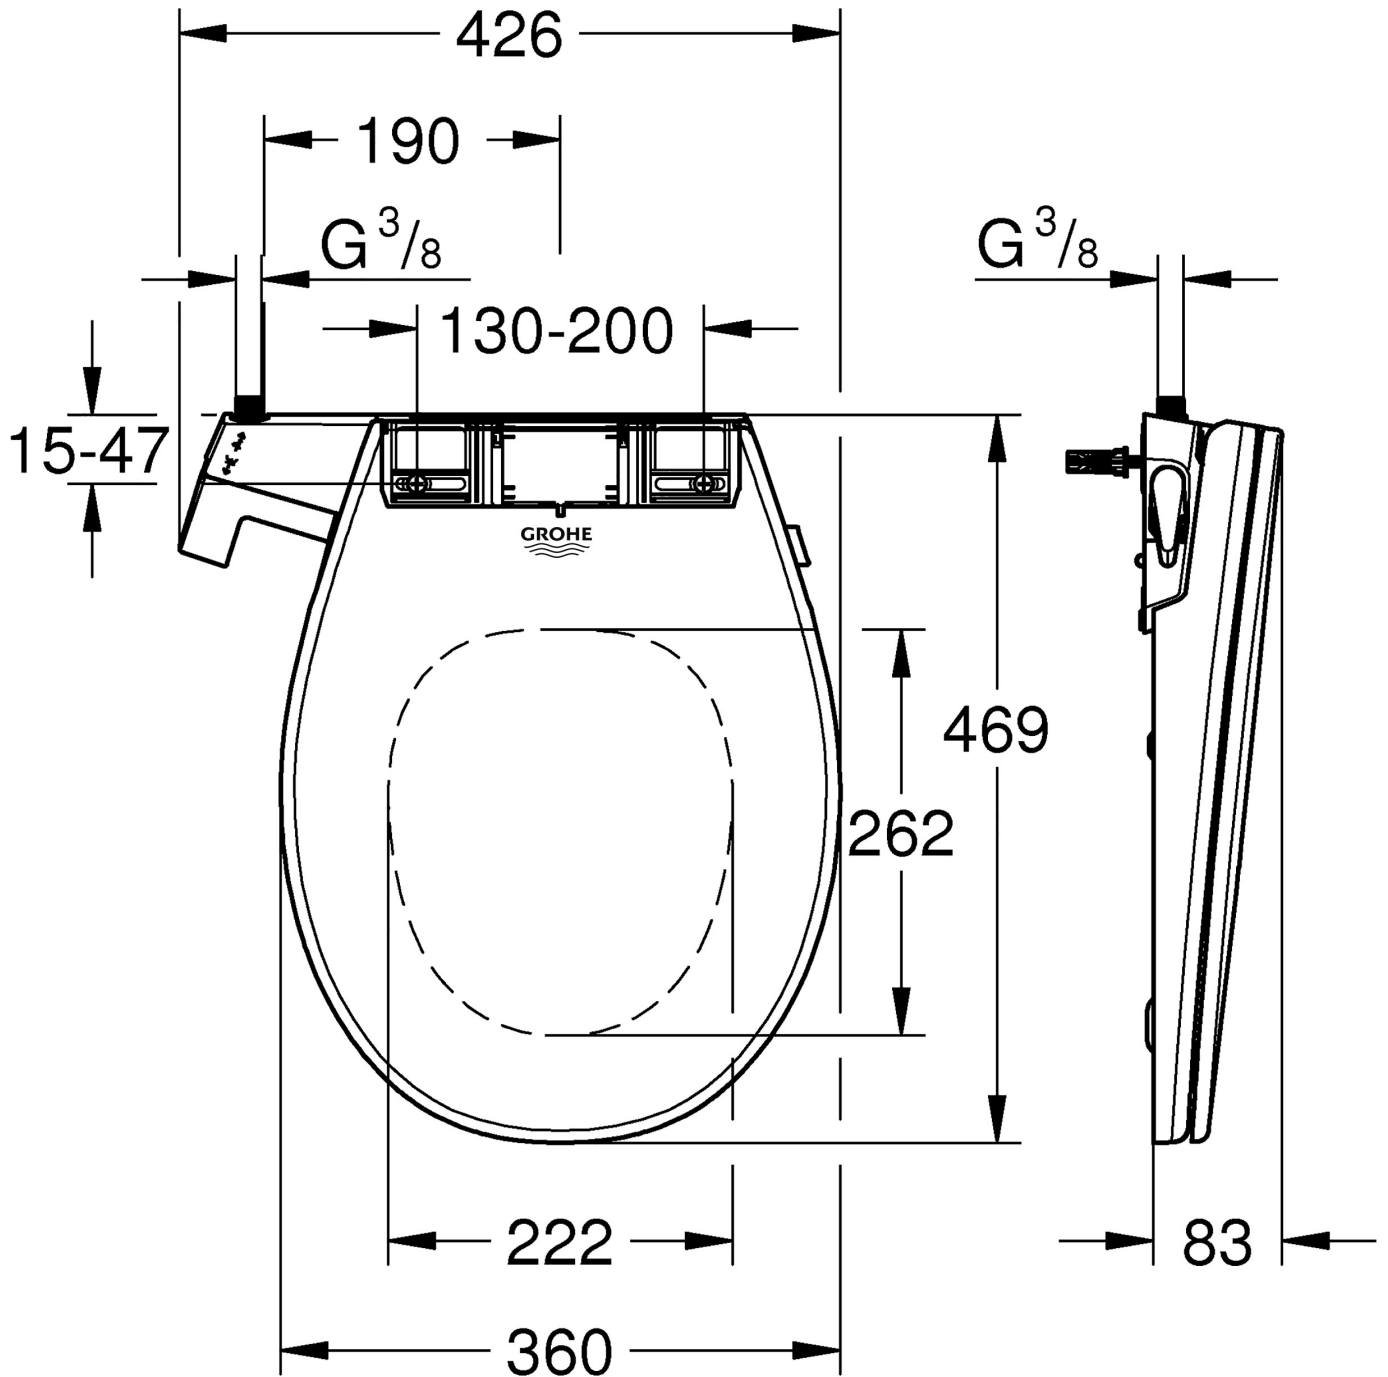

2016/09/28

Pure Freude
an Wasser

GROHE MANUAL SHOWER TOILET SEAT

Pure Freude
an Wasser

GROHE 39 648 SH0

GROHE AG
Feldmühleplatz 15
D - 40545 Düsseldorf
Germany

© 03/2020 – Copyright by GROHE